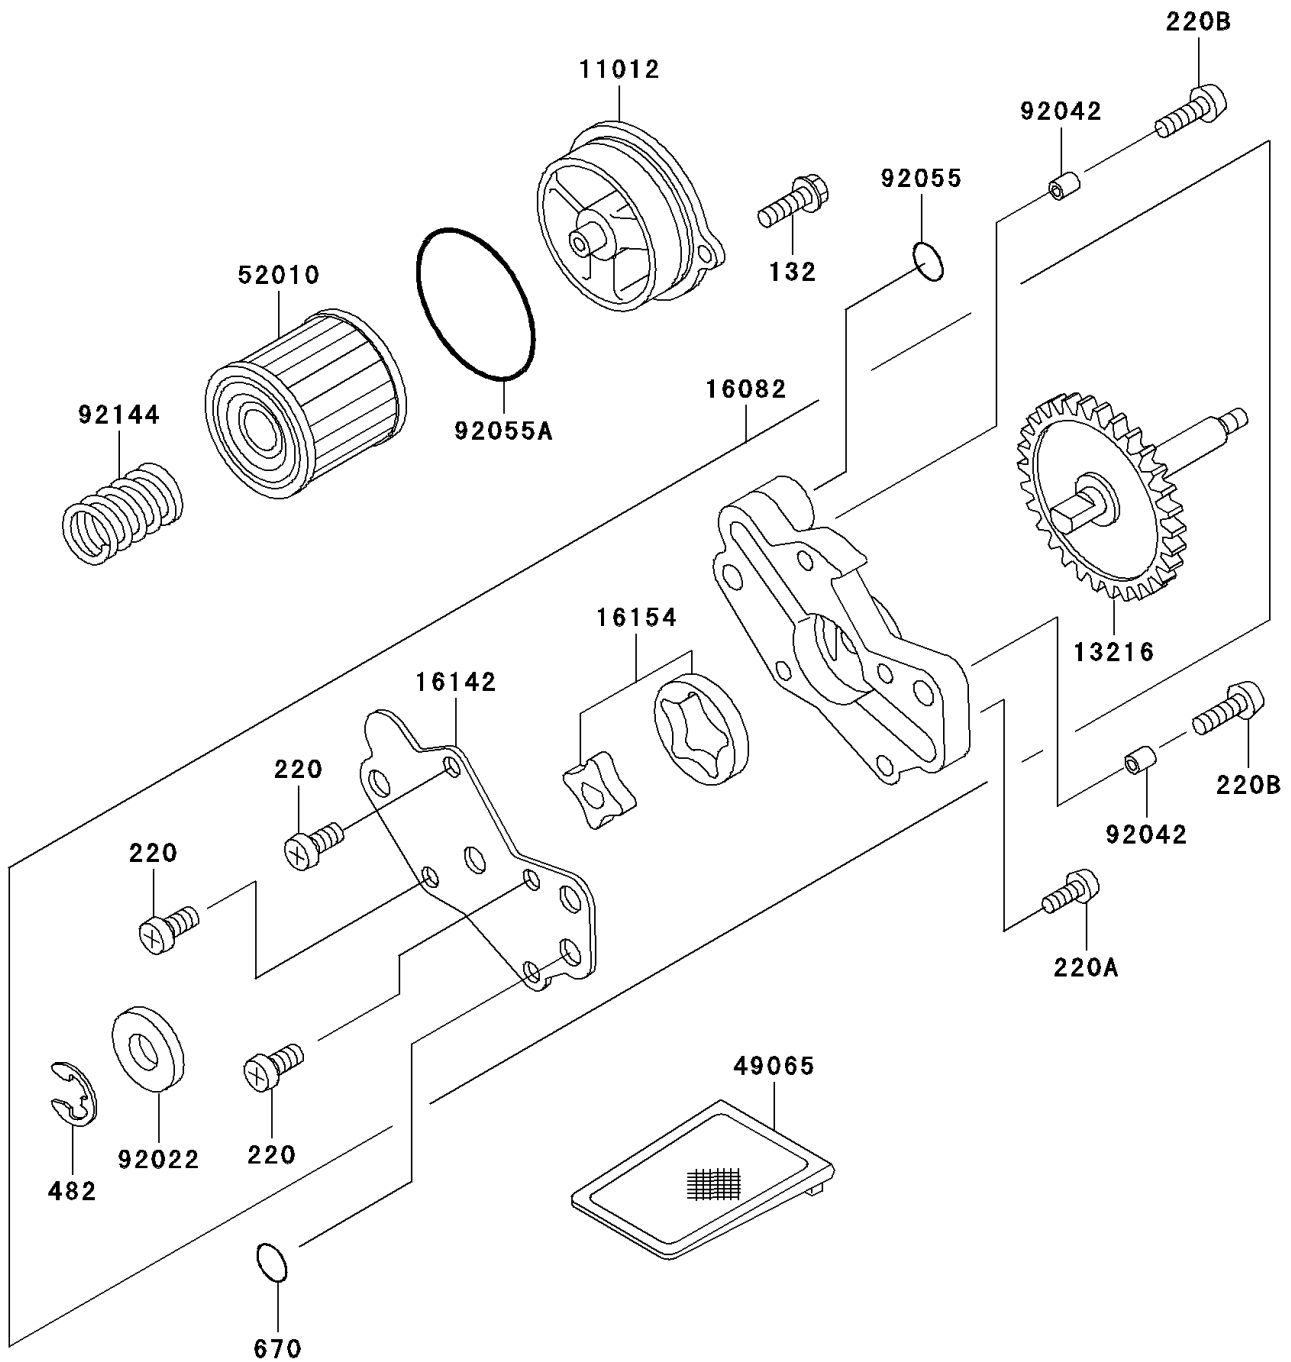

2001 KLX300R

PARTS DIAGRAM

Oil Pump

E1710

2001 KLX300R

PARTS LIST

Oil Pump

ITEM NAME

PART NUMBER

QUANTITY
