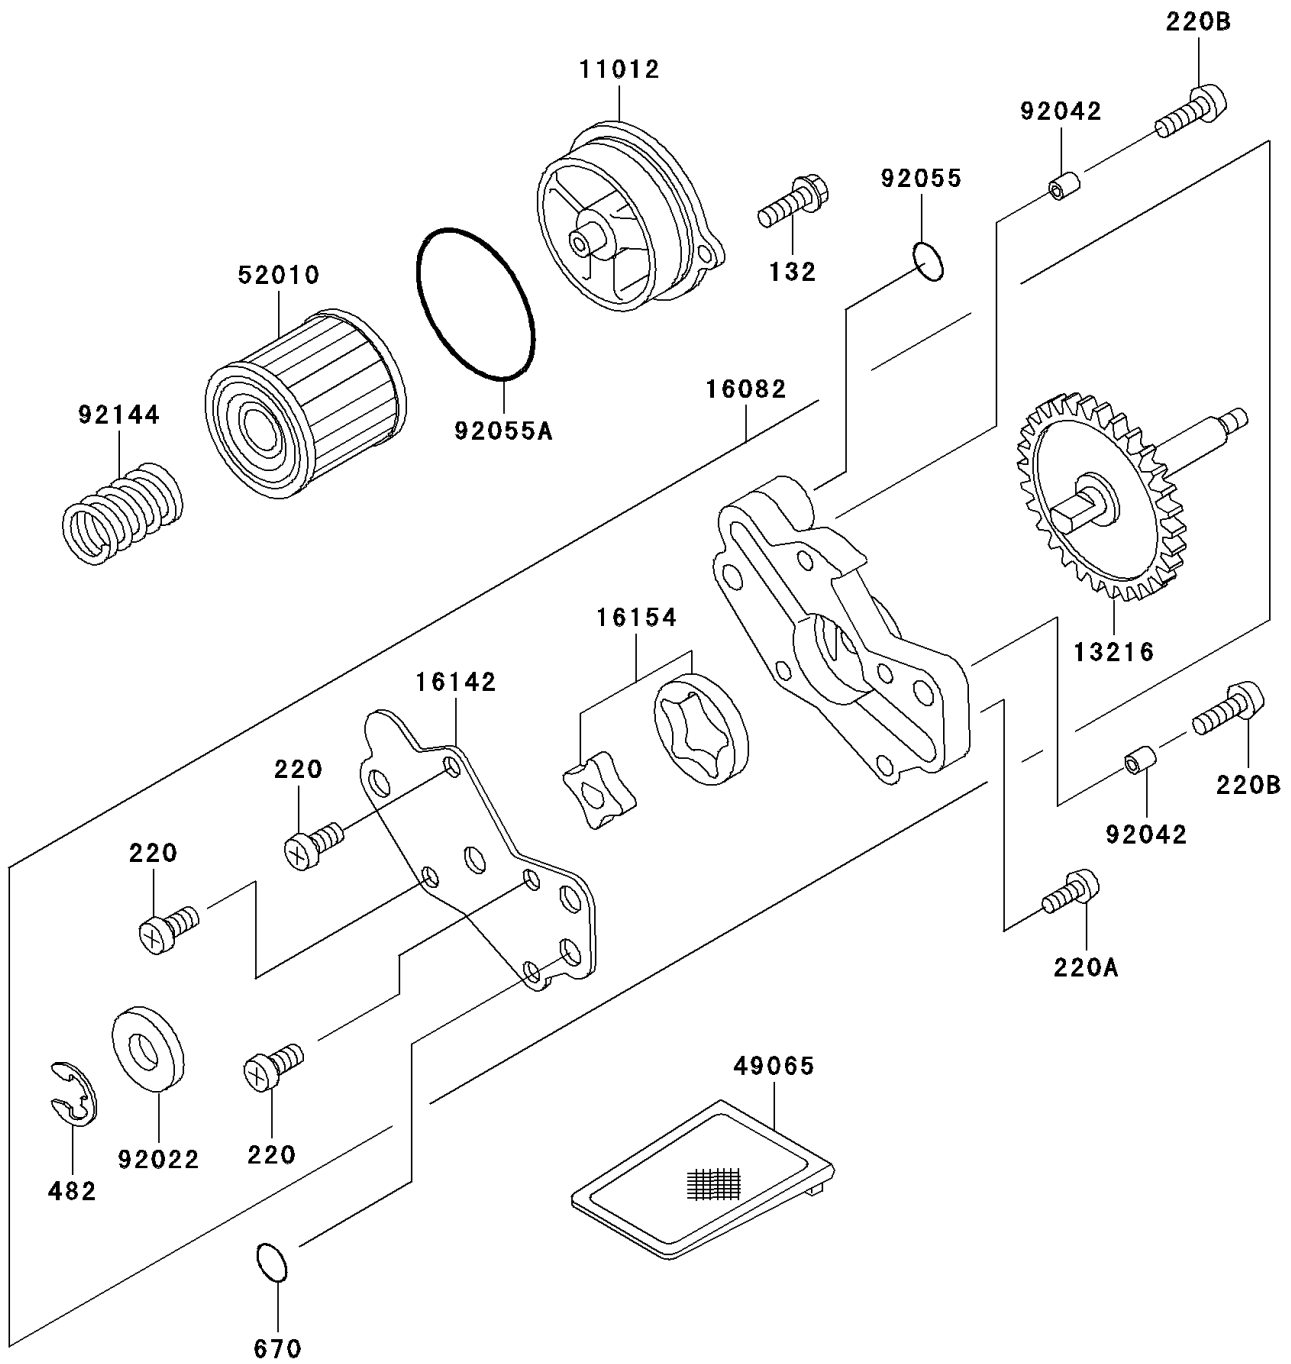

1999 KLX300R

PARTS DIAGRAM

Oil Pump

E1710

1999 KLX300R

PARTS LIST

Oil Pump

ITEM NAME

PART NUMBER

QUANTITY
