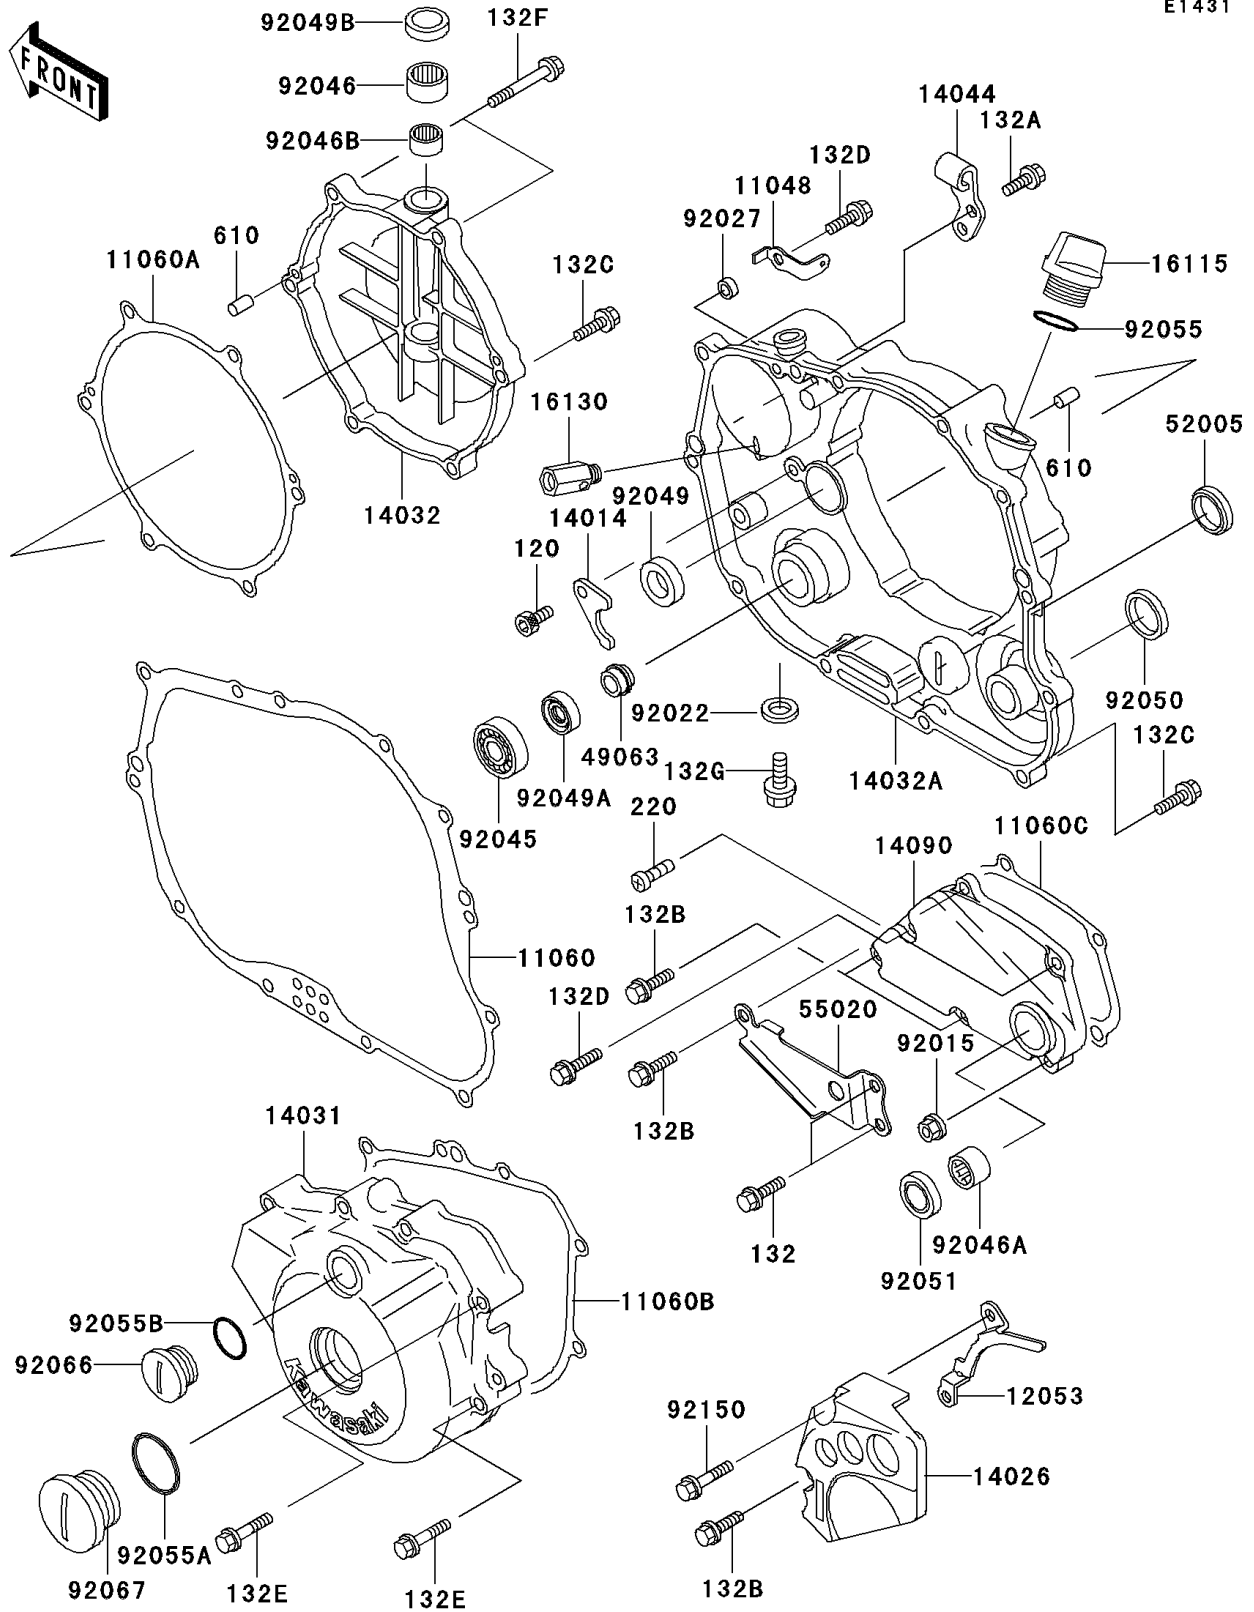

2001 KLX300R

PARTS DIAGRAM

Engine Cover(s)

E1431

2001 KLX300R

PARTS LIST

Engine Cover(s)

ITEM NAME

PART NUMBER

QUANTITY
