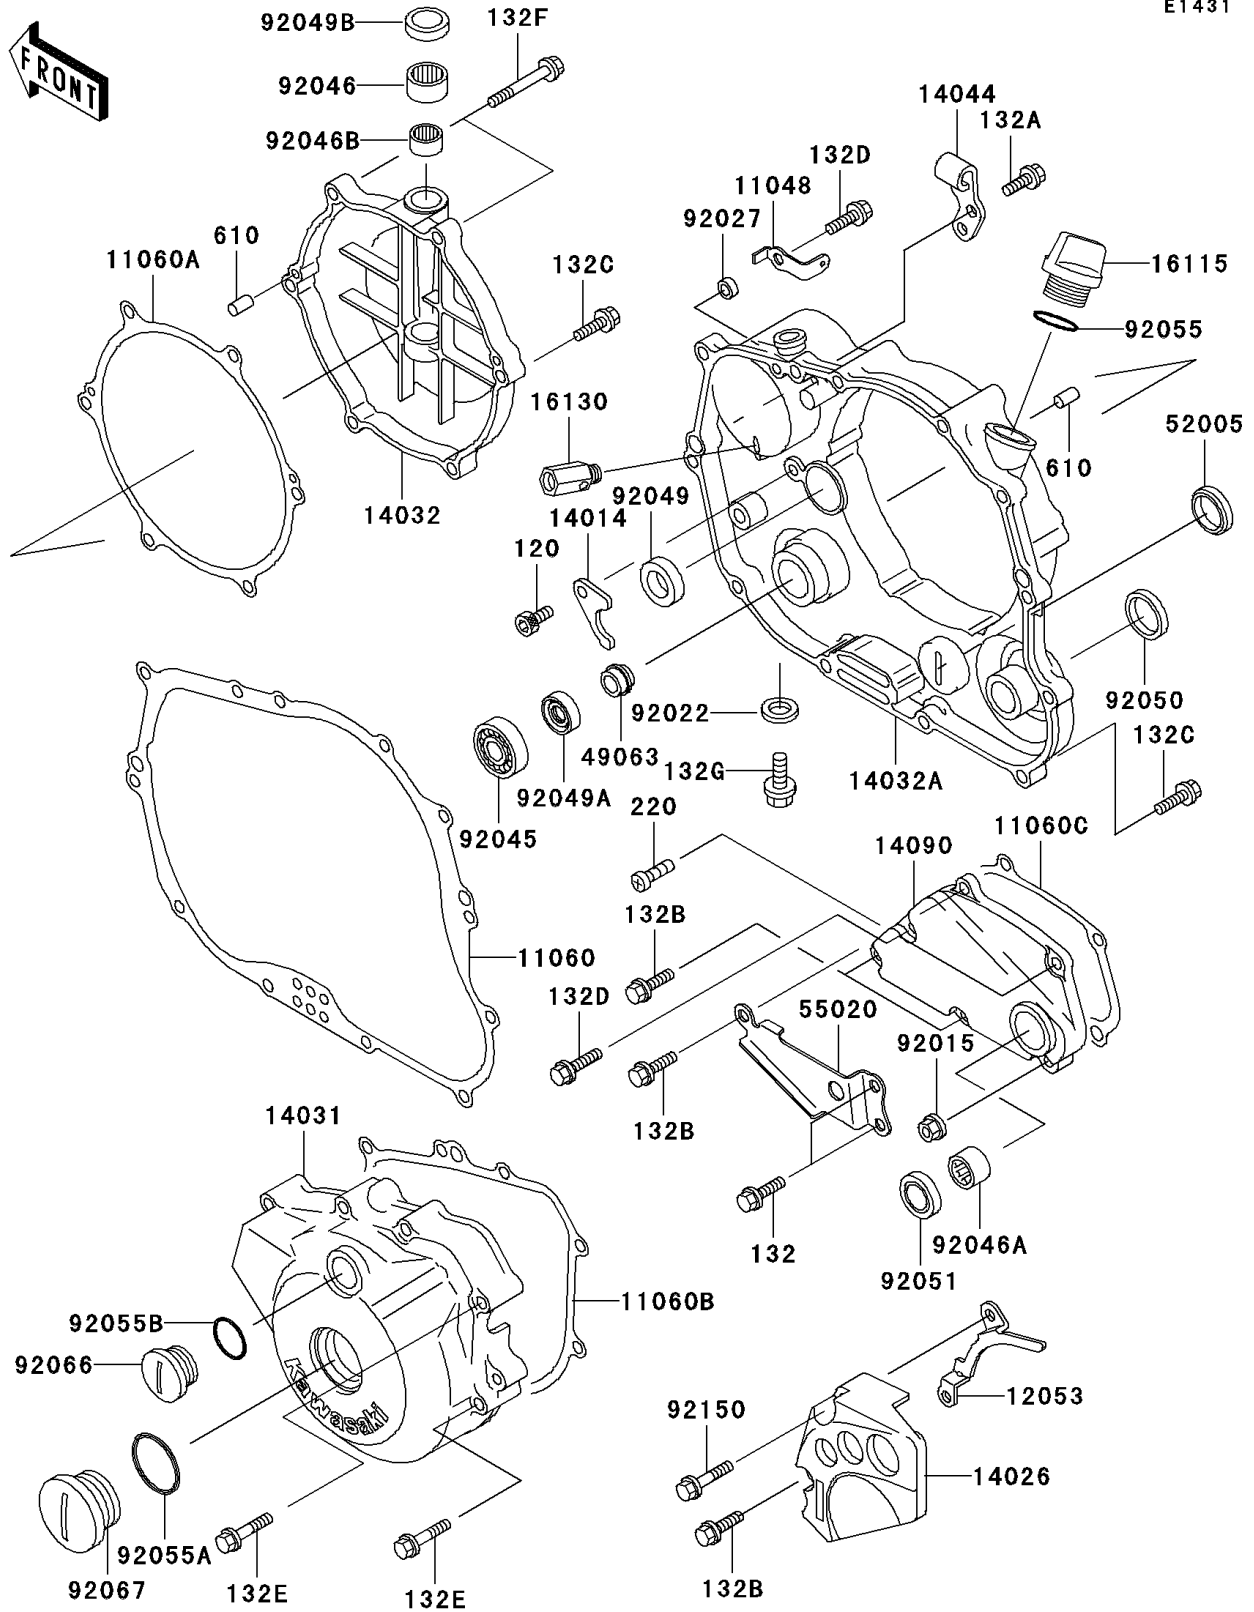

# 1999 KLX300R

## PARTS DIAGRAM

### Engine Cover(s)

E1431

## PARTS LIST

Engine Cover(s)

**ITEM NAME**

**PART NUMBER**

**QUANTITY**

---