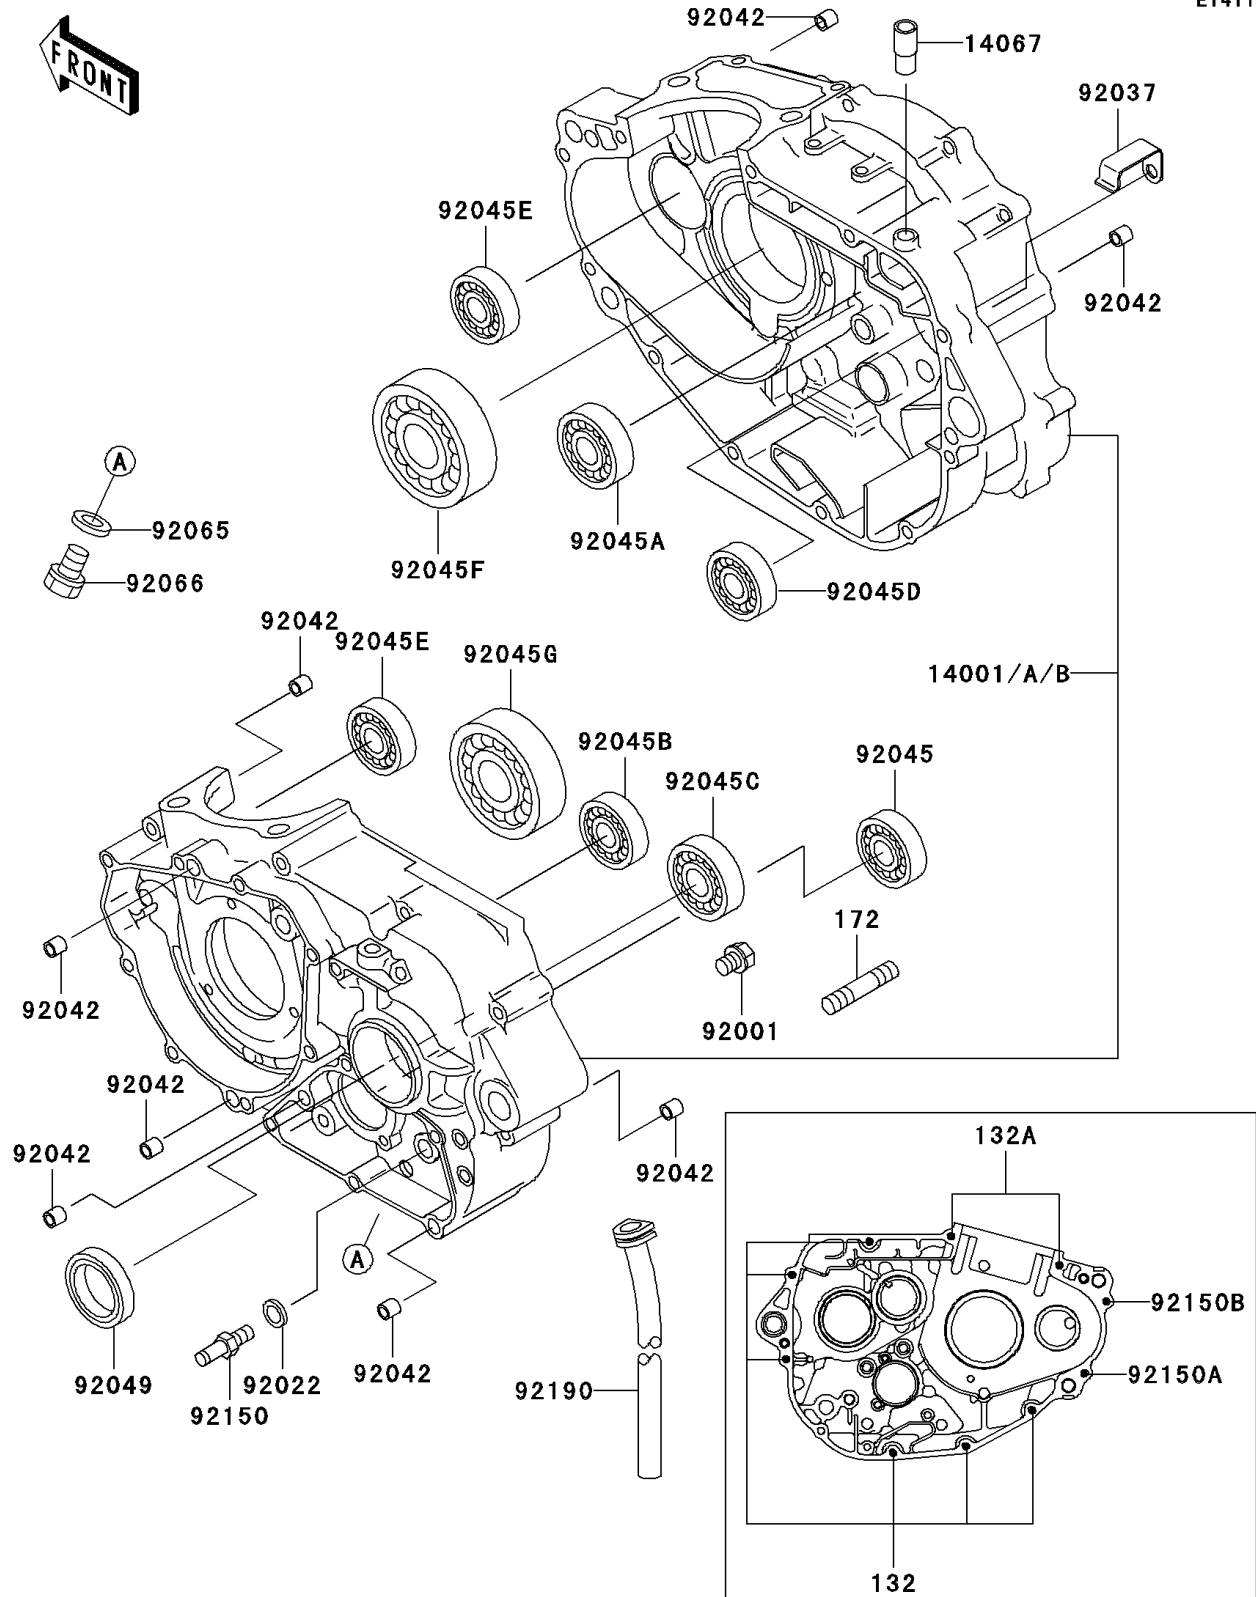

2001 KLX300R

PARTS DIAGRAM

Crankcase

E1411

2001 KLX300R

PARTS LIST

Crankcase

ITEM NAME

PART NUMBER

QUANTITY
