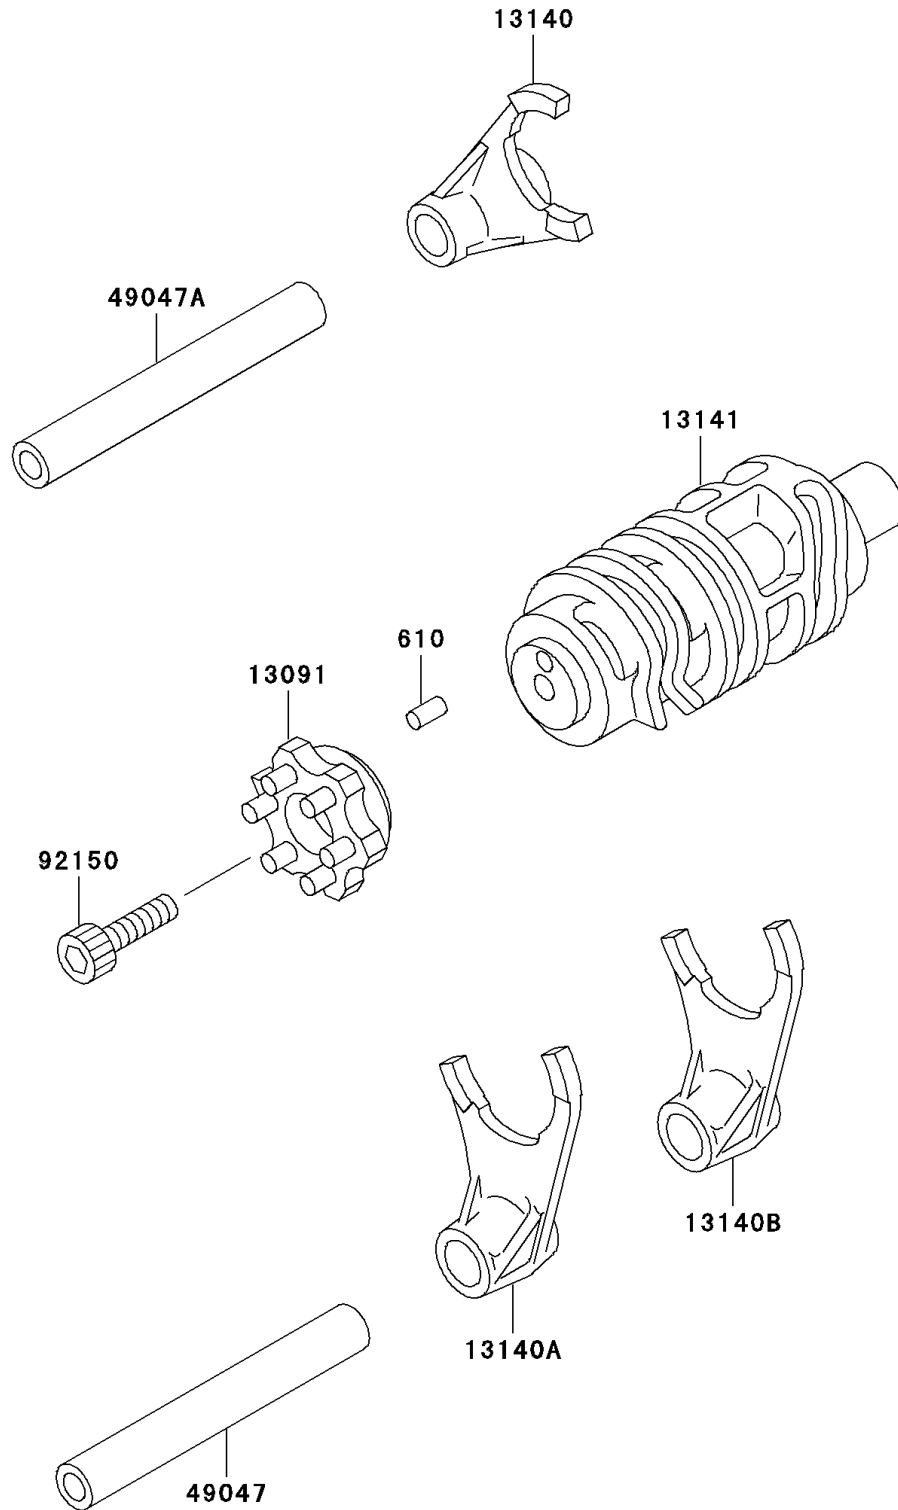

2001 KLX300R

PARTS DIAGRAM

Gear Change Drum/Shift Fork(s)

E1362

2001 KLX300R

PARTS LIST

Gear Change Drum/Shift Fork(s)

ITEM NAME

PART NUMBER

QUANTITY
