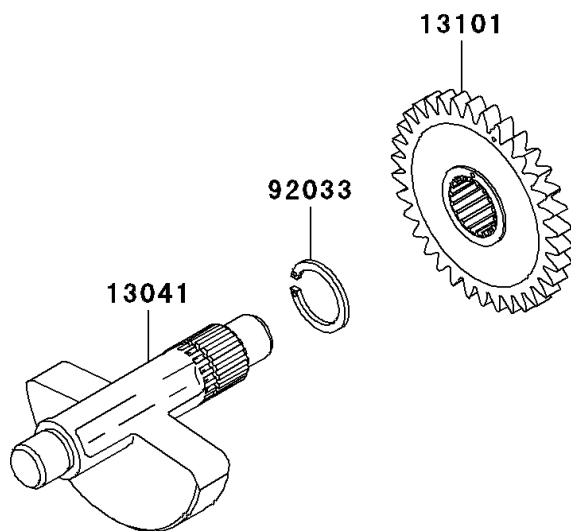

2001 KLX300R

PARTS DIAGRAM

Crankshaft

E1321

2001 KLX300R

PARTS LIST

Crankshaft

ITEM NAME

PART NUMBER

QUANTITY
