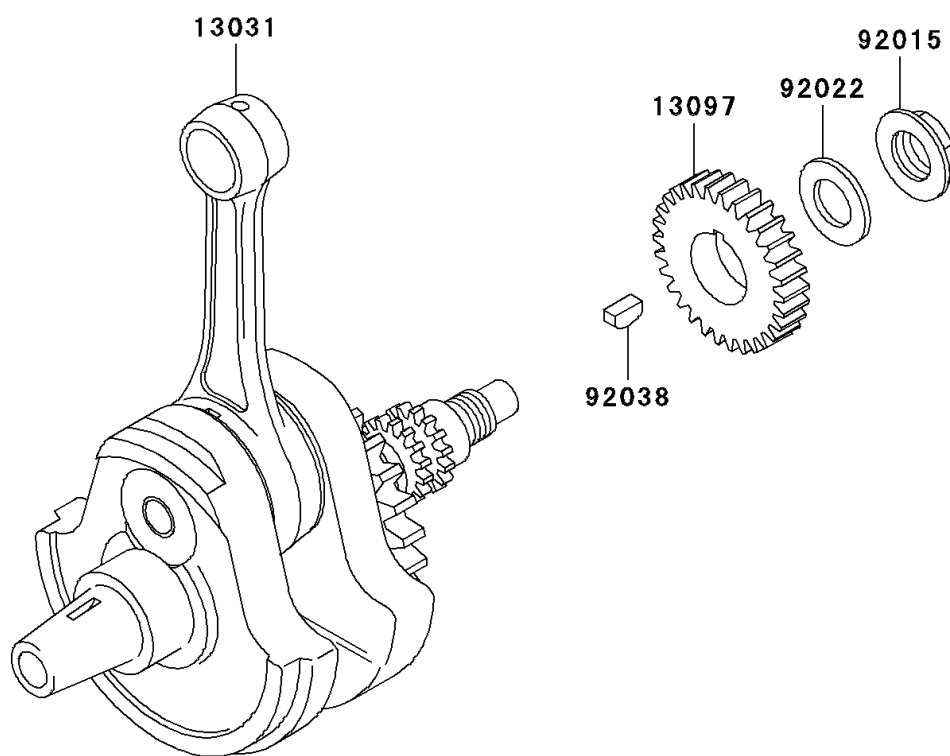

2001 KLX300R

PARTS DIAGRAM

Crankshaft

E1321

2001 KLX300R

PARTS LIST

Crankshaft

ITEM NAME

PART NUMBER

QUANTITY
