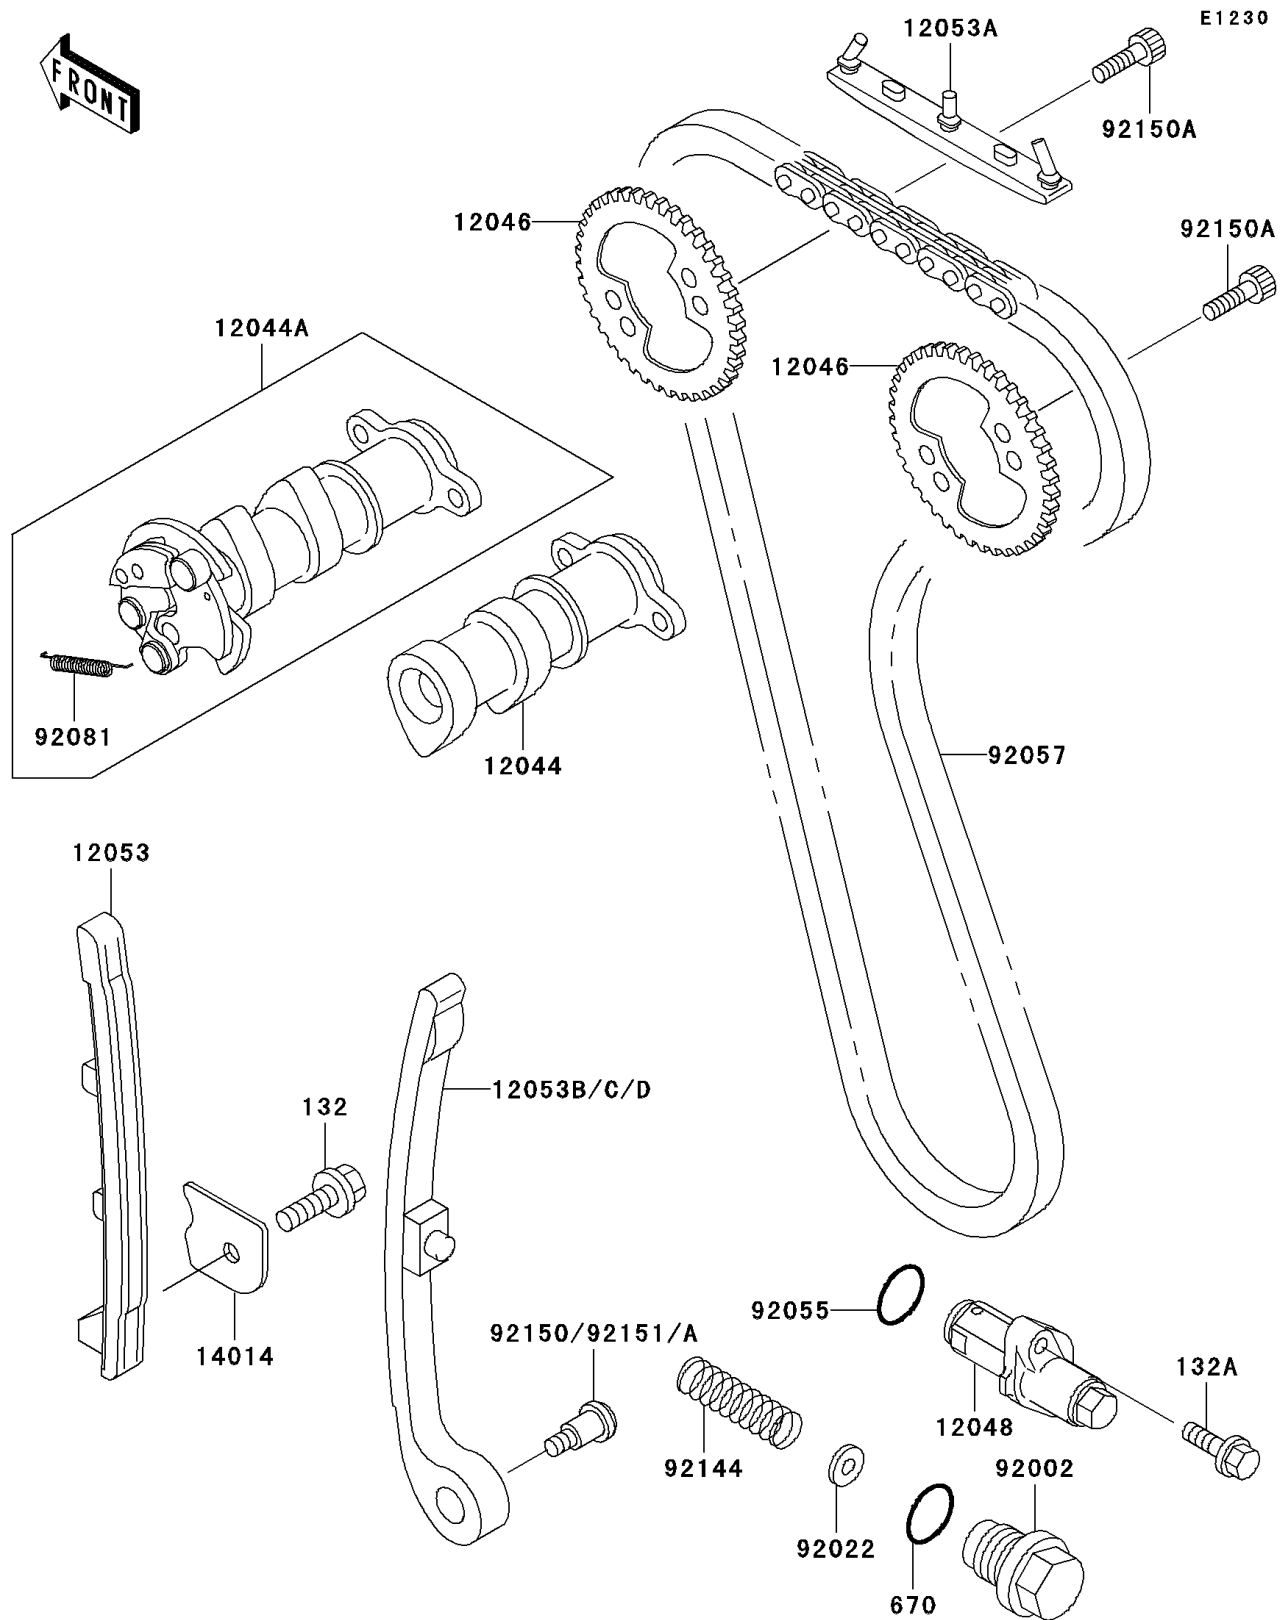

2001 KLX300R

PARTS DIAGRAM

Camshaft(s)/Tensioner

2001 KLX300R

PARTS LIST

Camshaft(s)/Tensioner

Kawasaki

Let the Good Times Roll®

ITEM NAME

PART NUMBER

QUANTITY
