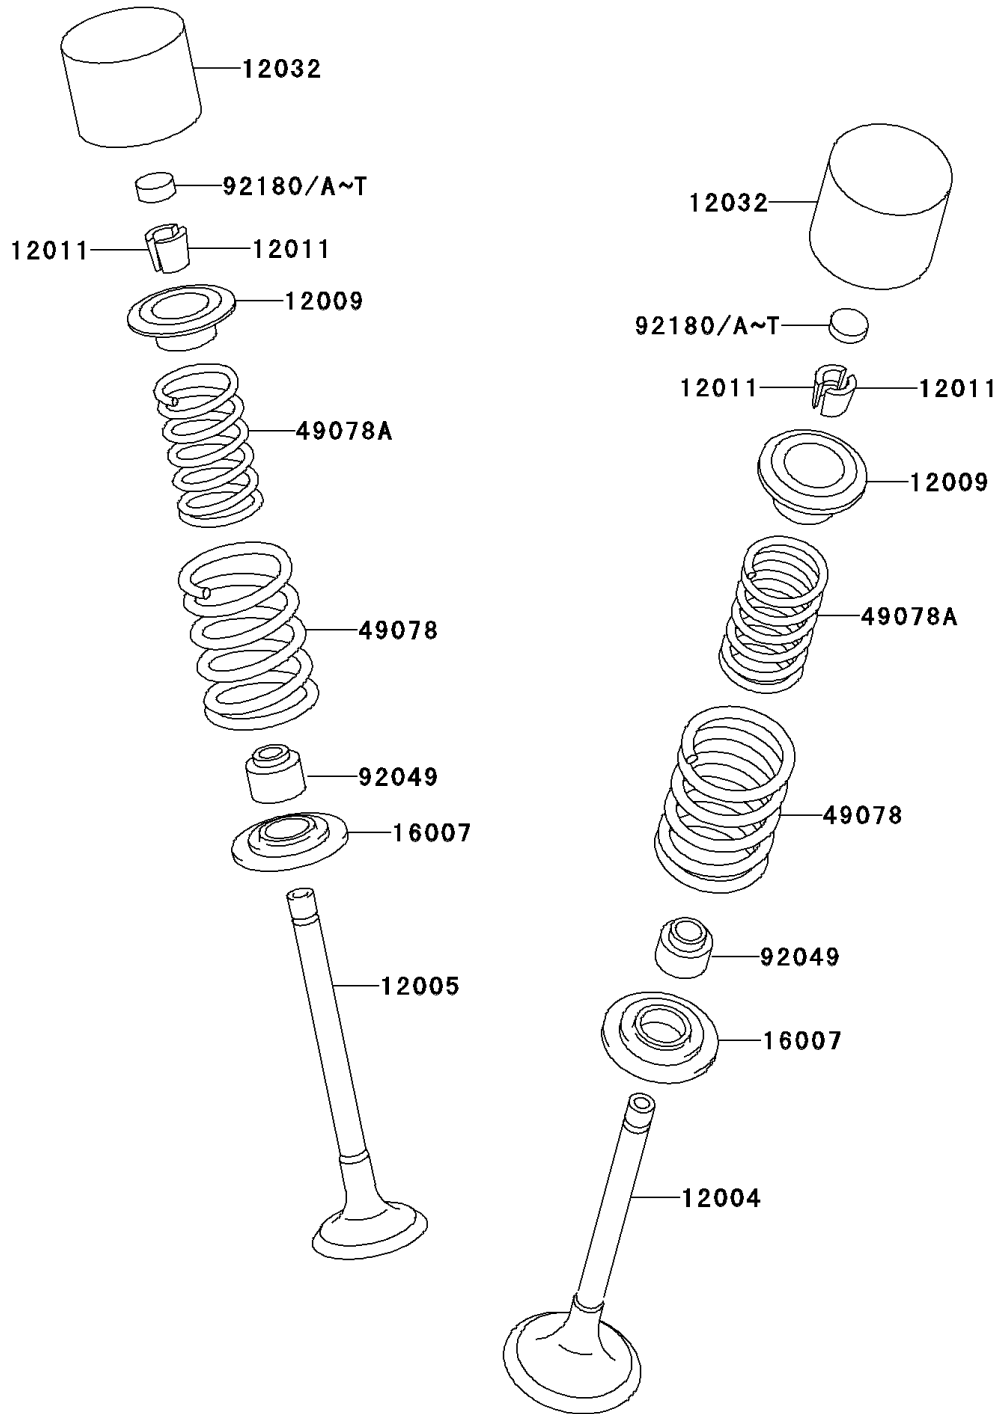

2001 KLX300R

PARTS DIAGRAM

Valve(s)

E1210

2001 KLX300R

PARTS LIST

Valve(s)

ITEM NAME

PART NUMBER

QUANTITY
