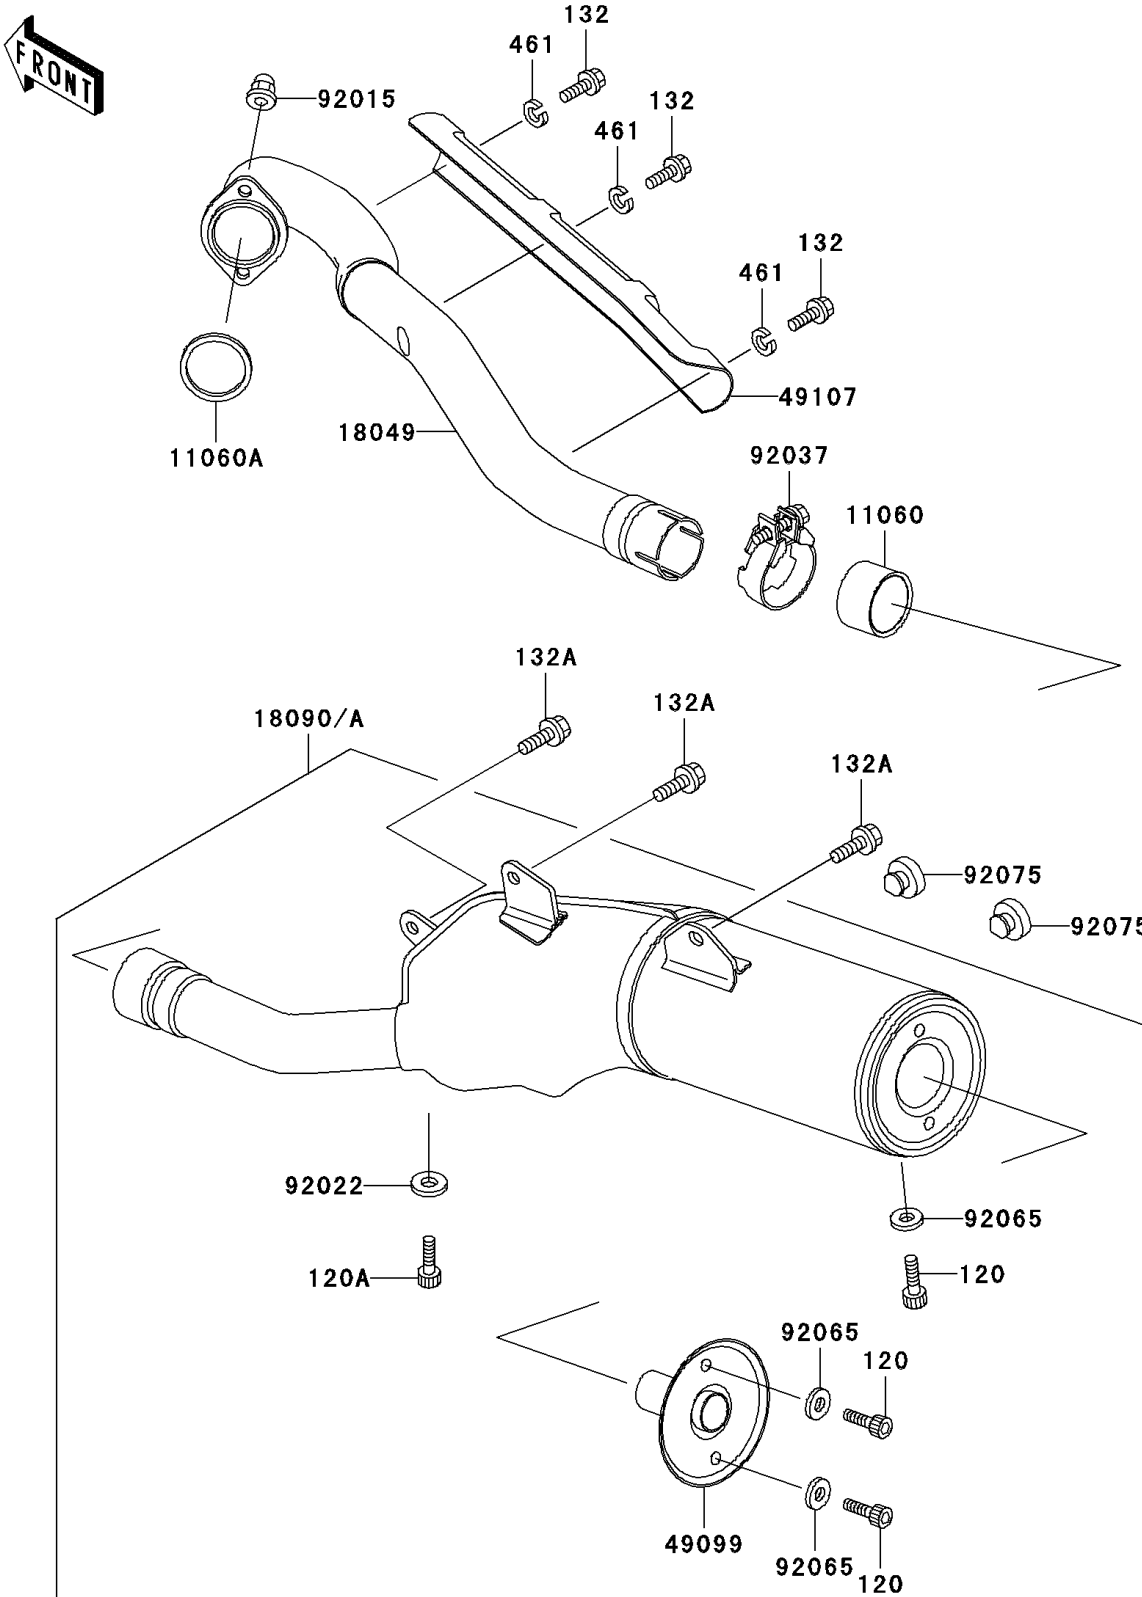

1999 KLX300R

PARTS DIAGRAM

Muffler(s)

E1140

1999 KLX300R

PARTS LIST

Muffler(s)

ITEM NAME

PART NUMBER

QUANTITY
