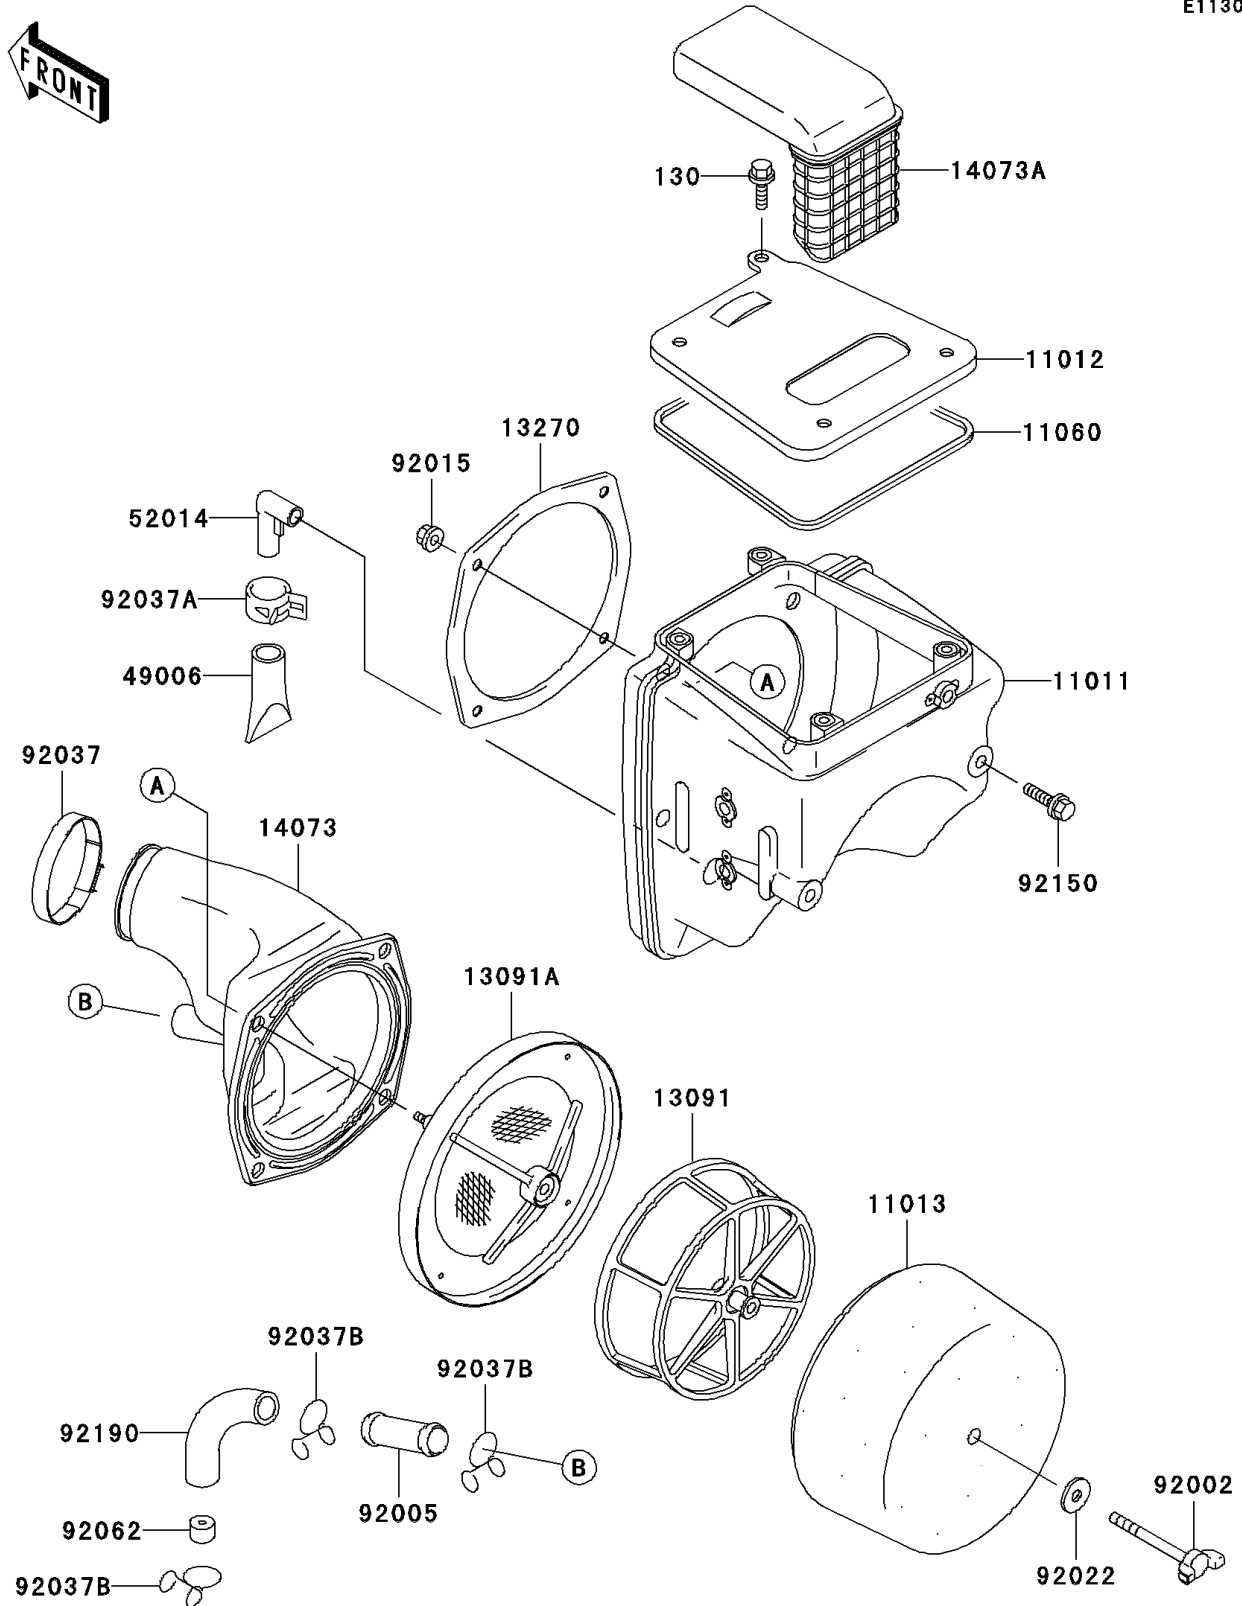

2001 KLX300R

PARTS DIAGRAM

Air Cleaner

E1130

2001 KLX300R

PARTS LIST

Air Cleaner

ITEM NAME

PART NUMBER

QUANTITY
