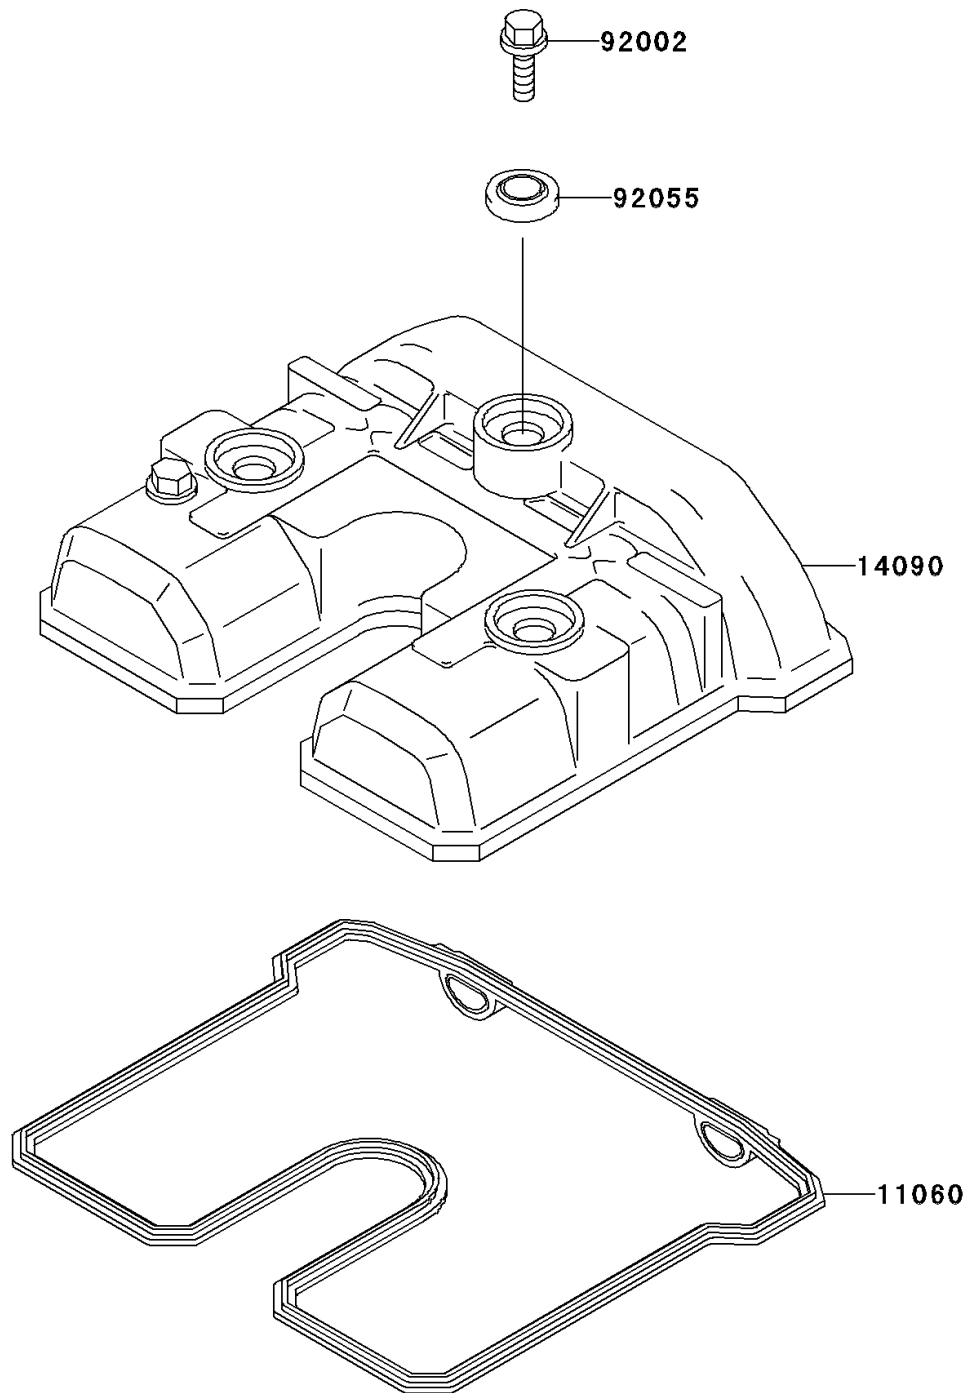

2001 KLX300R

PARTS DIAGRAM

Cylinder Head Cover

E1112

2001 KLX300R

PARTS LIST

Cylinder Head Cover

ITEM NAME

PART NUMBER

QUANTITY
