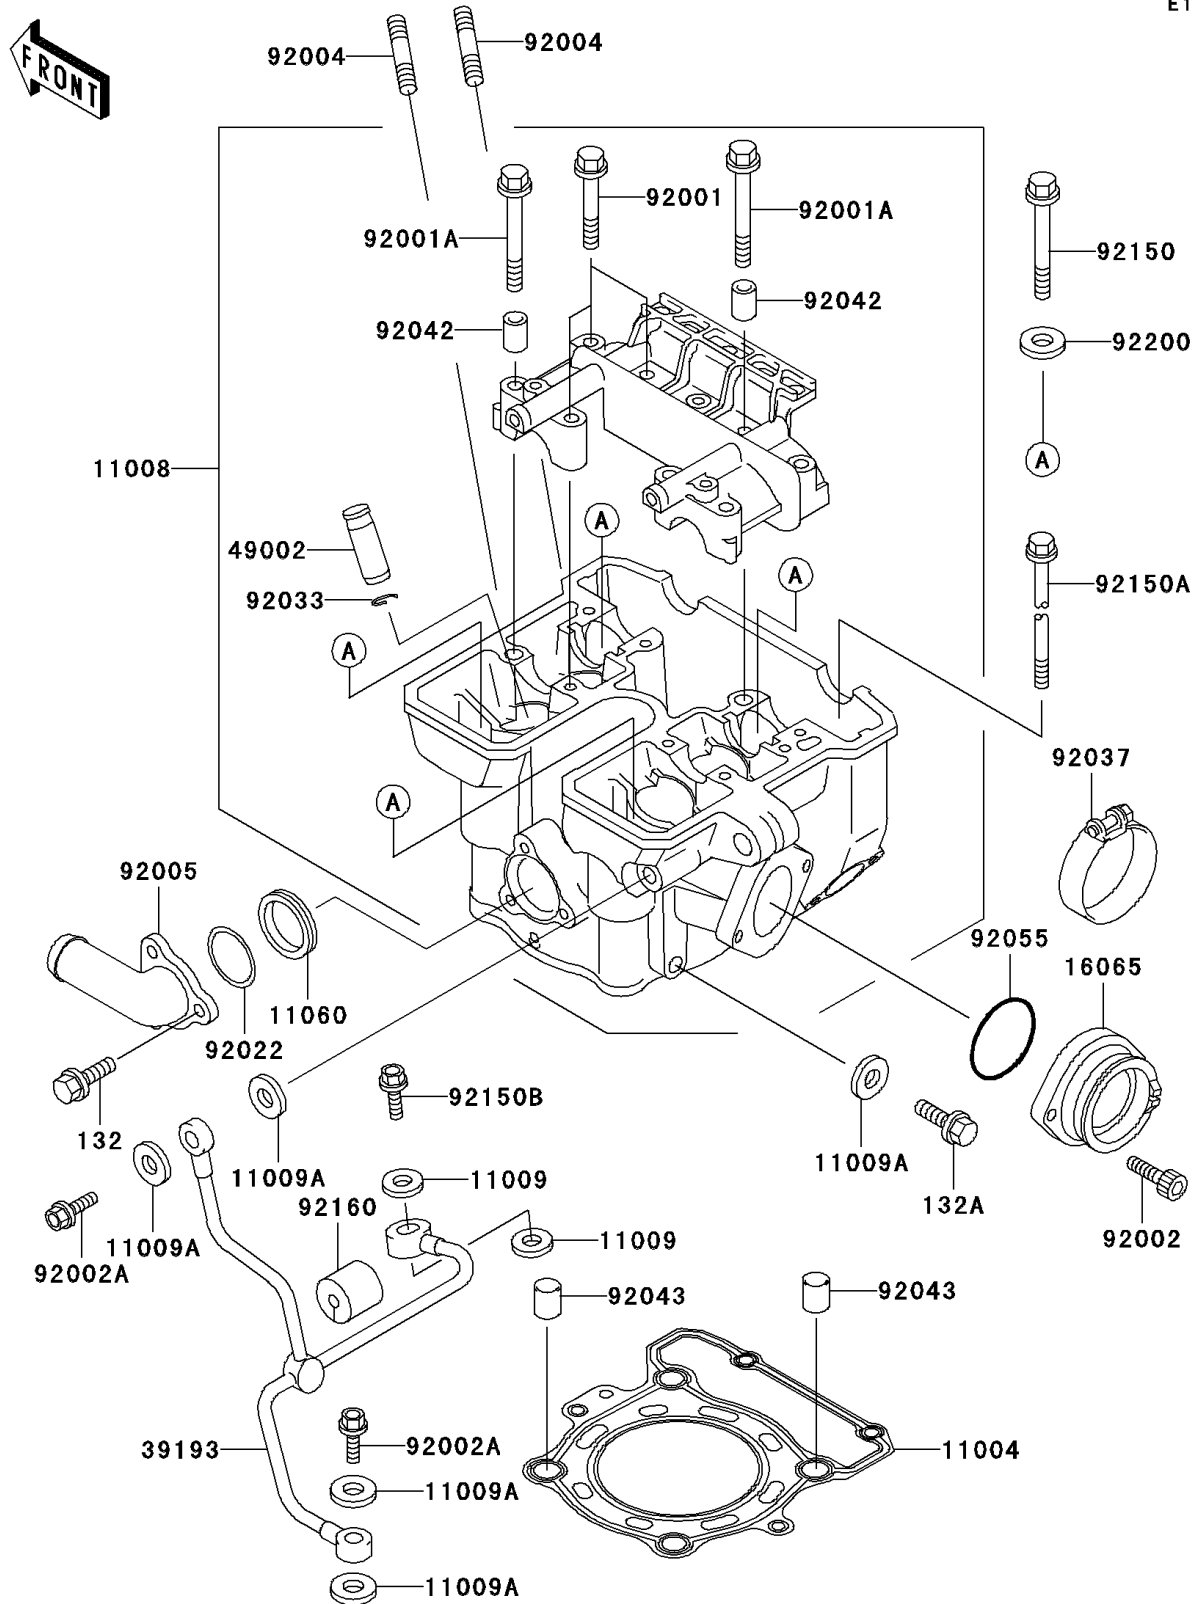

2001 KLX300R

PARTS DIAGRAM

Cylinder Head

E1111

2001 KLX300R

PARTS LIST

Cylinder Head

ITEM NAME

PART NUMBER

QUANTITY
