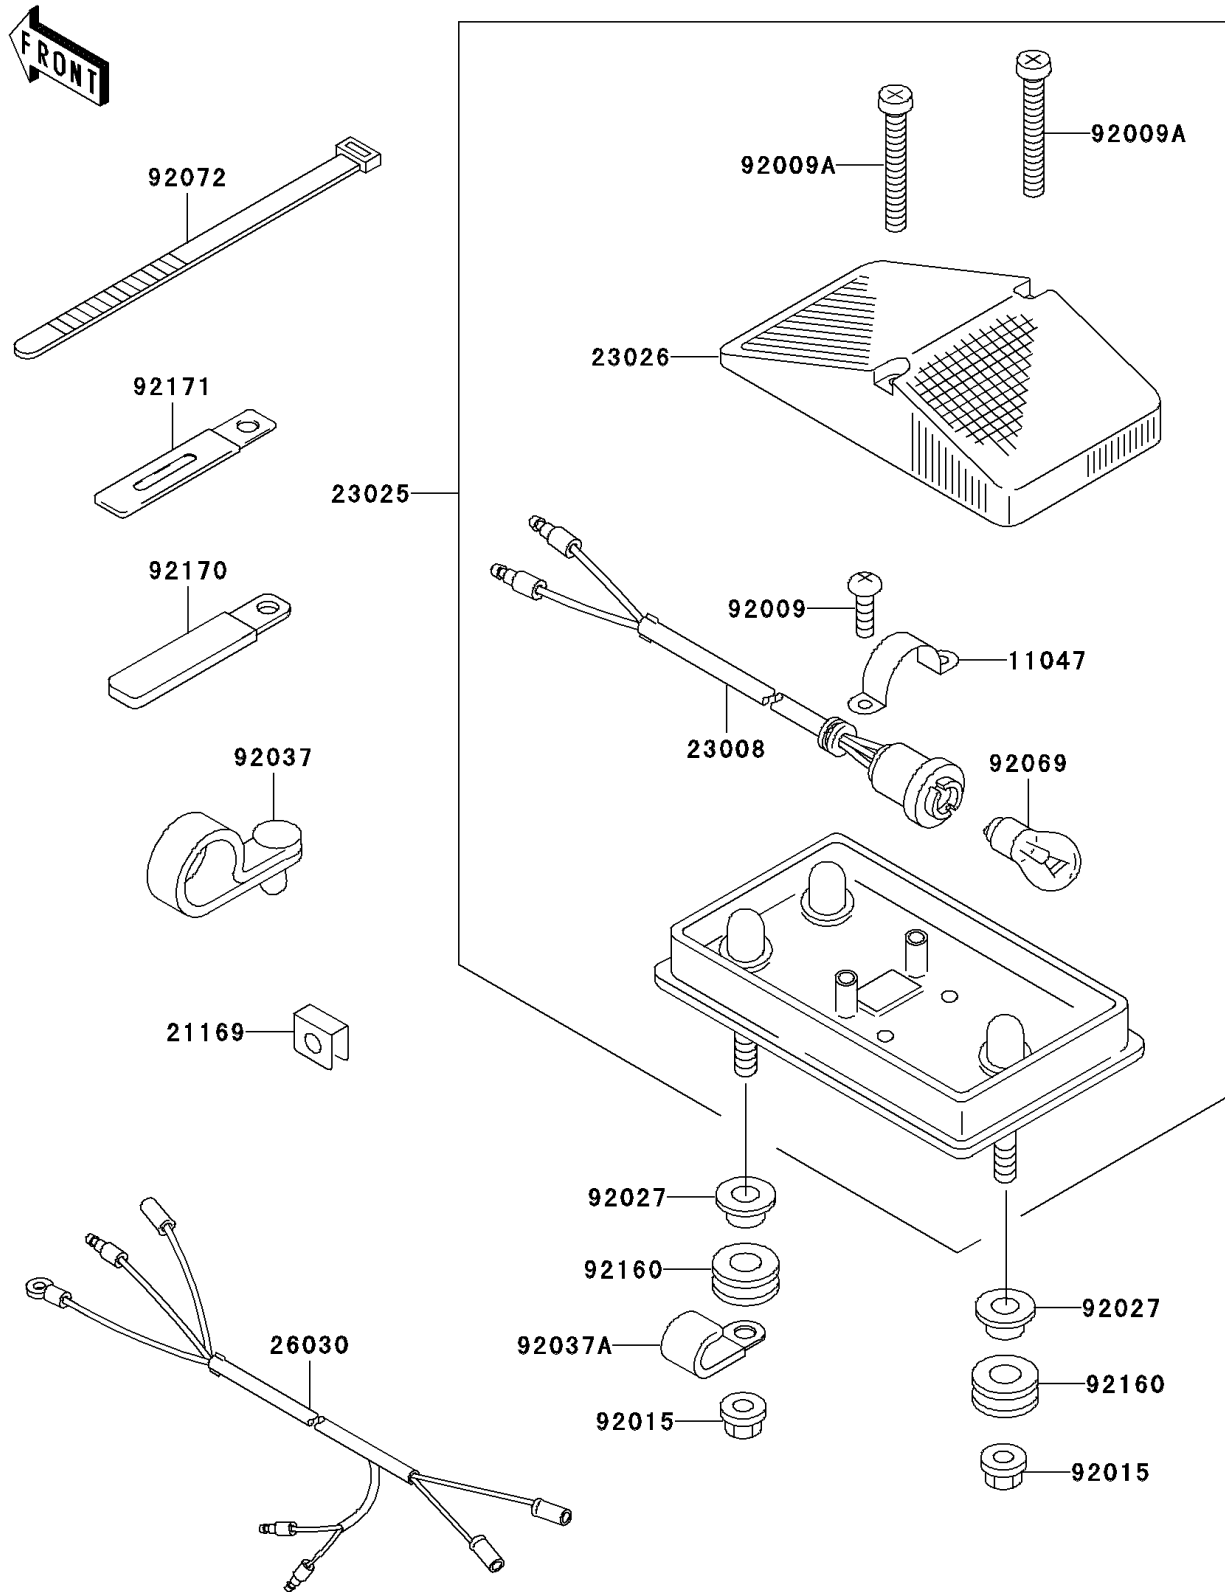

2005 KLX300R

PARTS DIAGRAM

Taillight(s)

F2720

2005 KLX300R

PARTS LIST

Taillight(s)

ITEM NAME

PART NUMBER

QUANTITY
