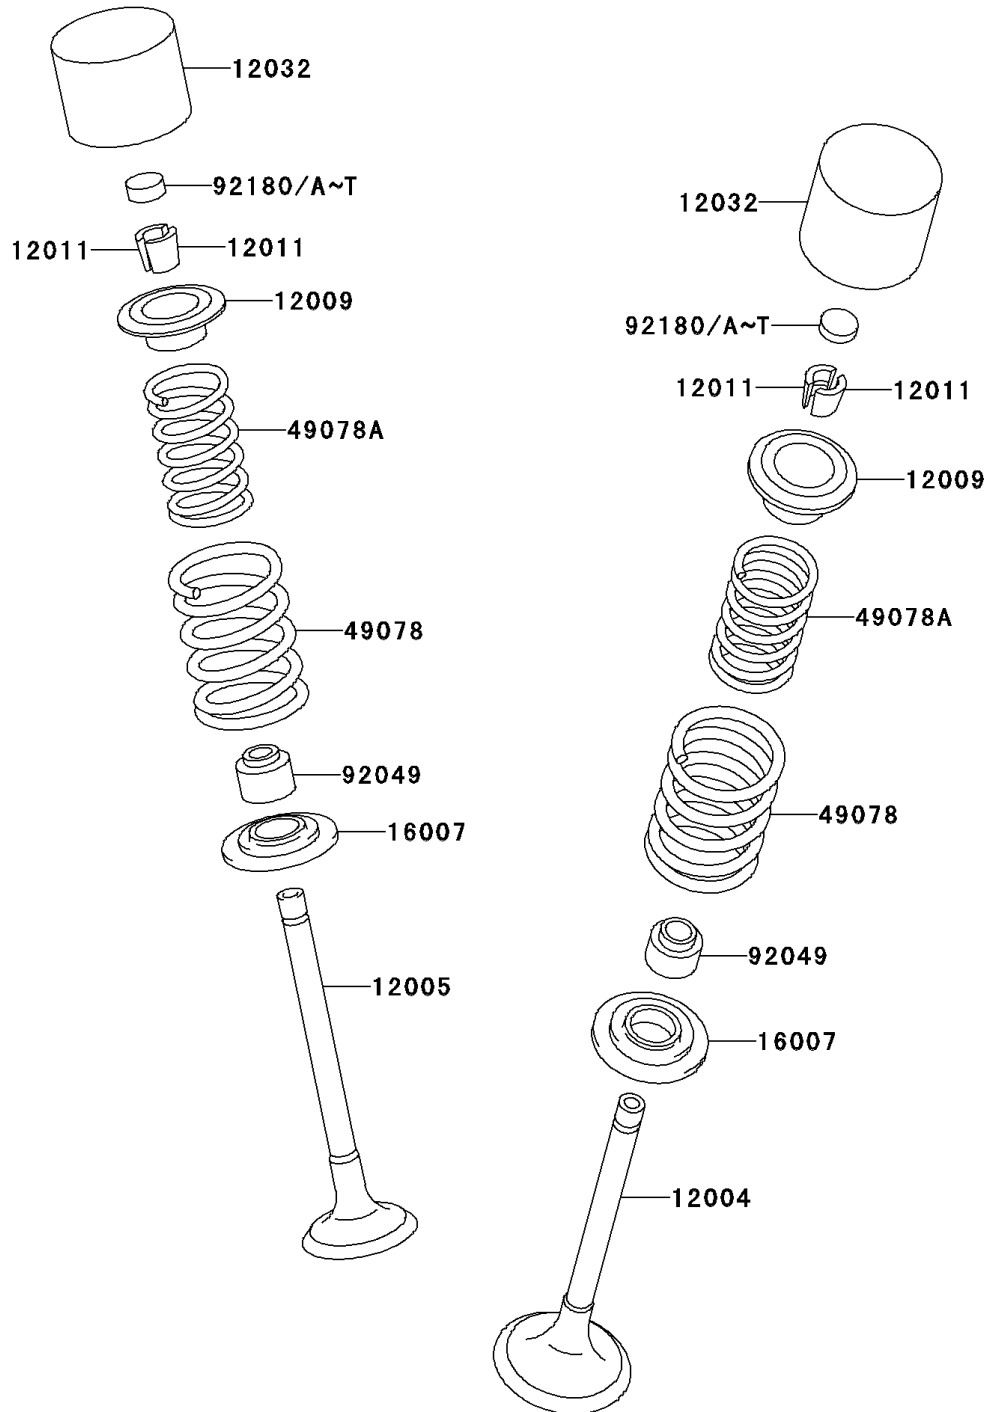

2005 KLX300R

PARTS DIAGRAM

Valve(s)

E1210

2005 KLX300R

PARTS LIST

Valve(s)

ITEM NAME

PART NUMBER

QUANTITY
