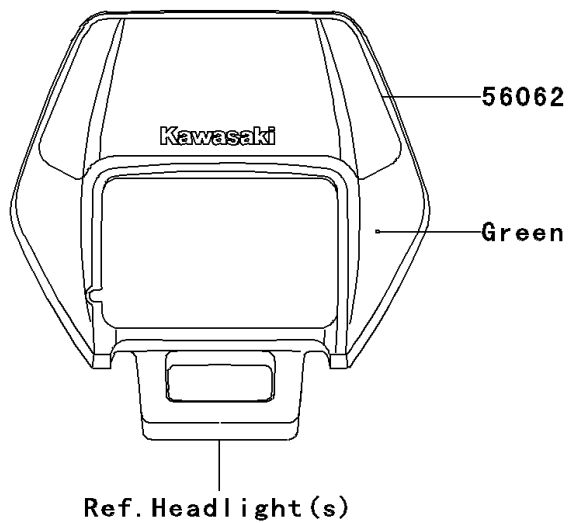

2006 KLX250S

PARTS DIAGRAM

Decals(H6F)

F2861

2006 KLX250S

PARTS LIST

Decals(H6F)

Kawasaki

Let the Good Times Roll®

ITEM NAME

PART NUMBER

QUANTITY
