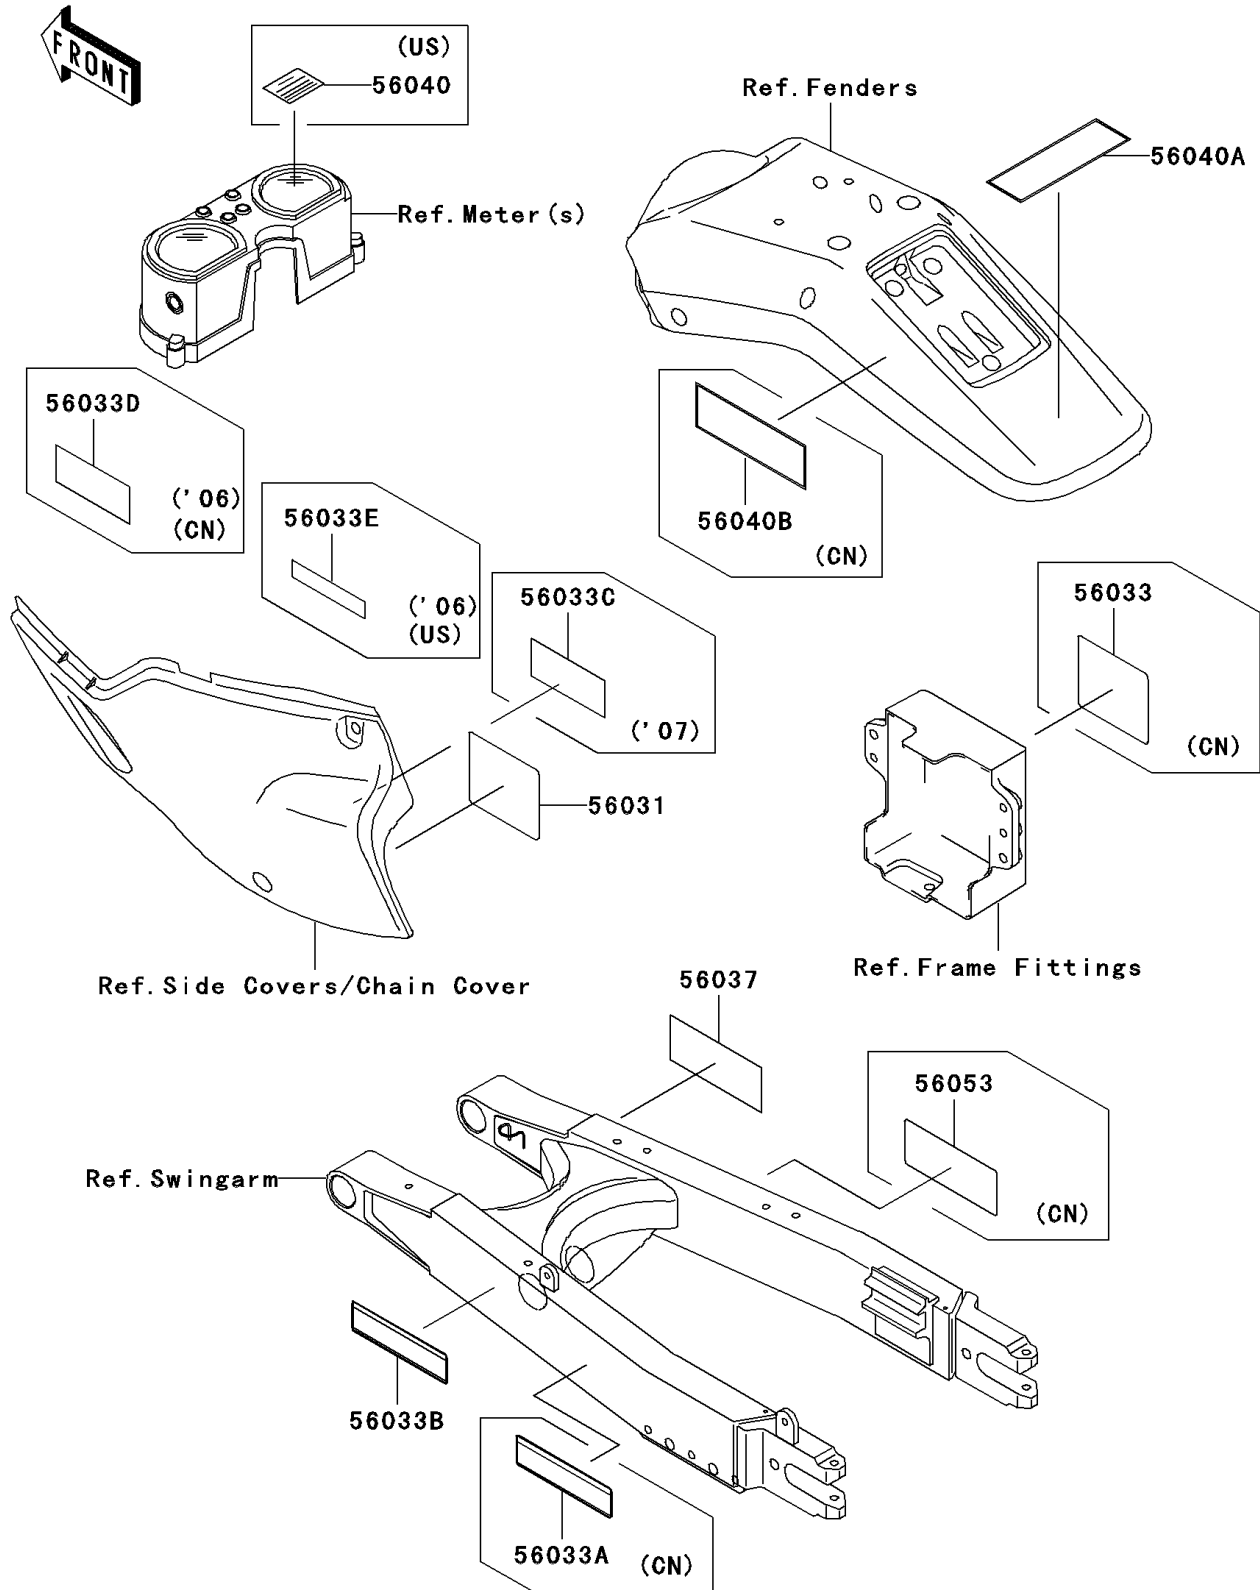

2006 KLX250S

PARTS DIAGRAM

Labels

F2860

2006 KLX250S

PARTS LIST

Labels

ITEM NAME

PART NUMBER

QUANTITY
