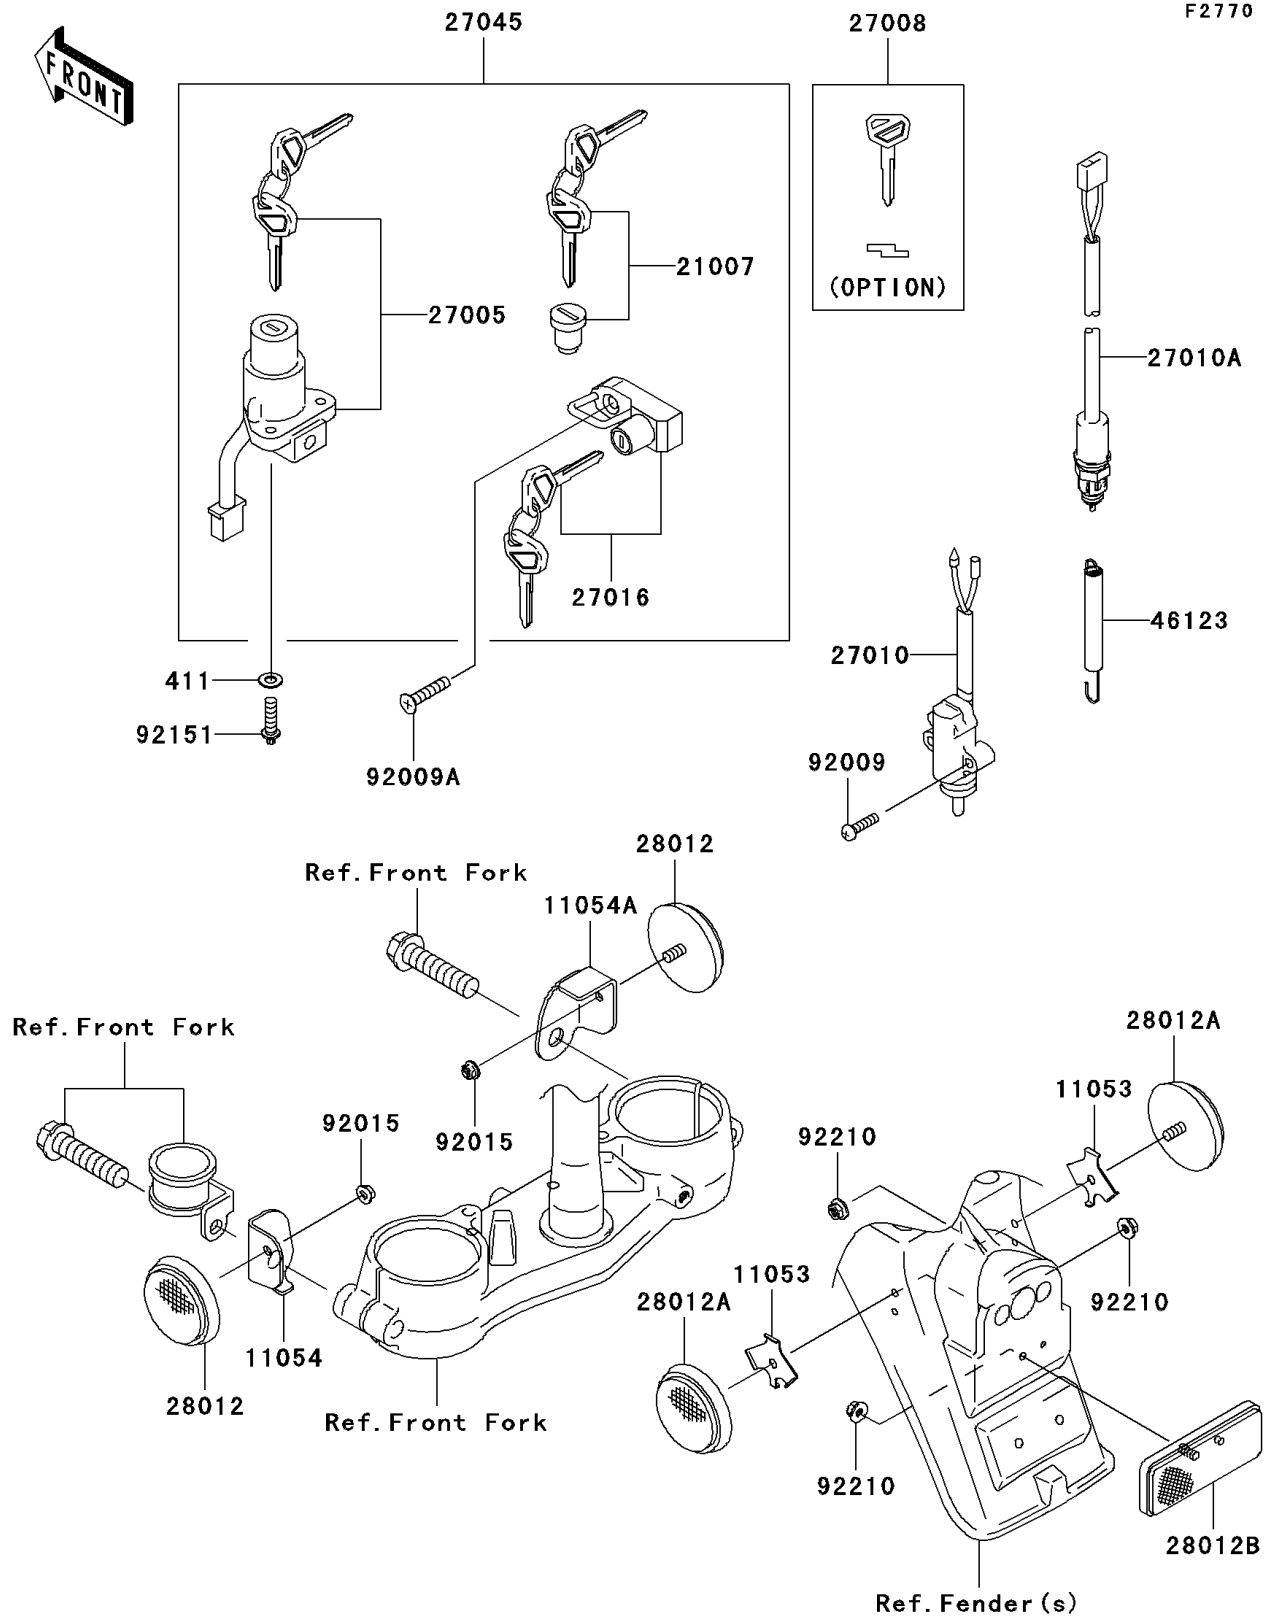

2007 KLX250S

PARTS DIAGRAM

Ignition Switch

2007 KLX250S

PARTS LIST

Ignition Switch

ITEM NAME

PART NUMBER

QUANTITY
