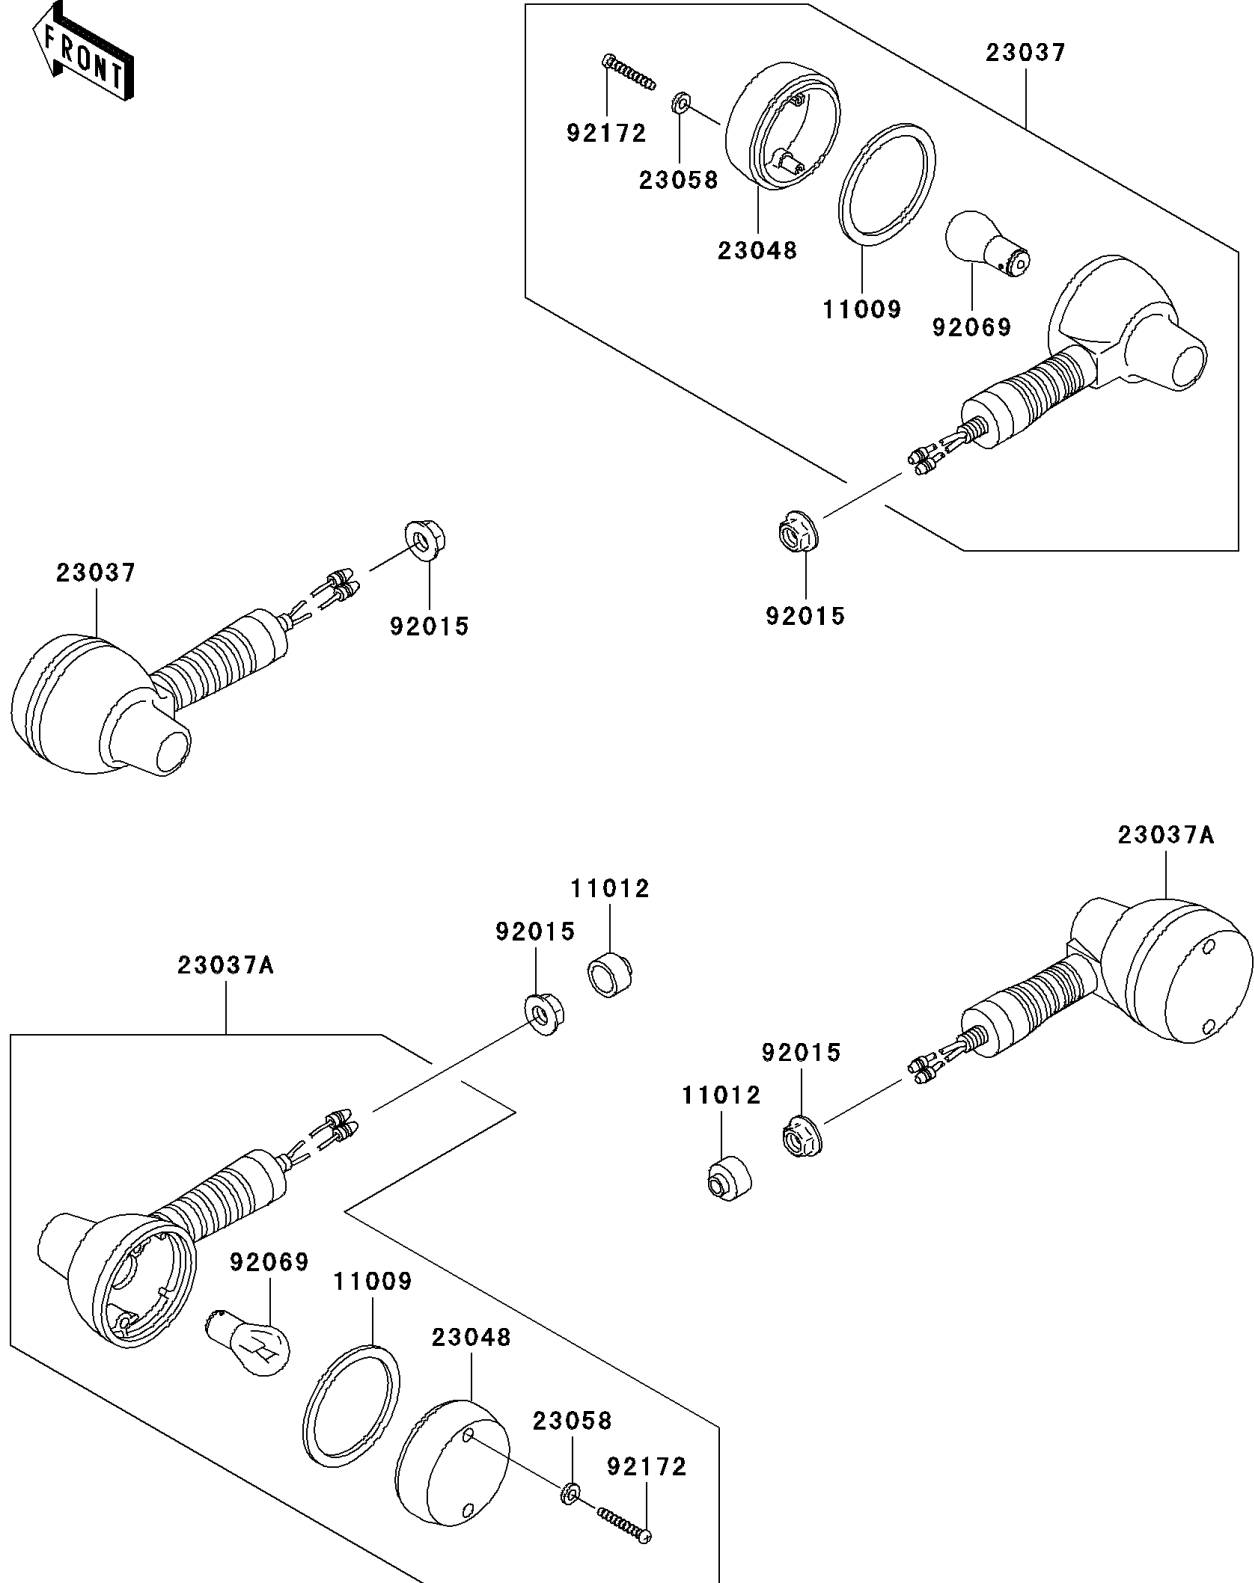

2006 KLX250S

PARTS DIAGRAM

Turn Signals

F2730

2006 KLX250S

PARTS LIST

Turn Signals

ITEM NAME

PART NUMBER

QUANTITY
