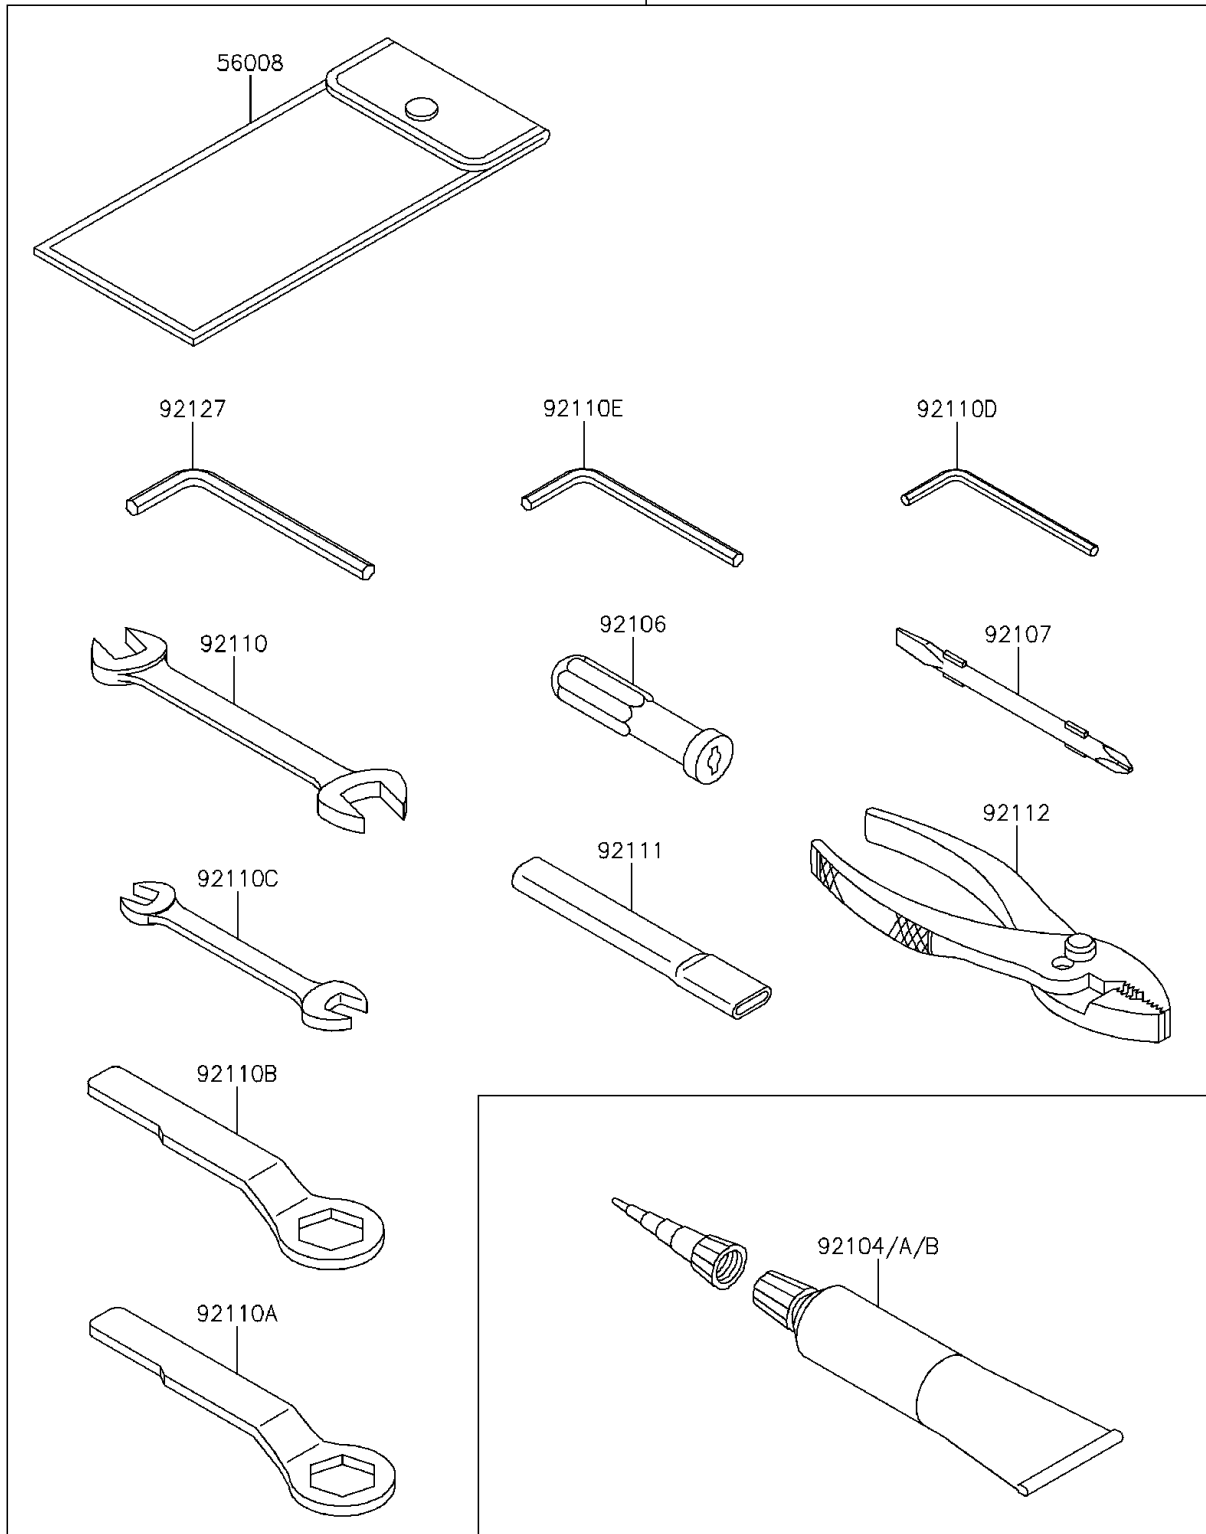

2016 Z800 ABS

PARTS DIAGRAM

Owner's Tools

56007

F2810