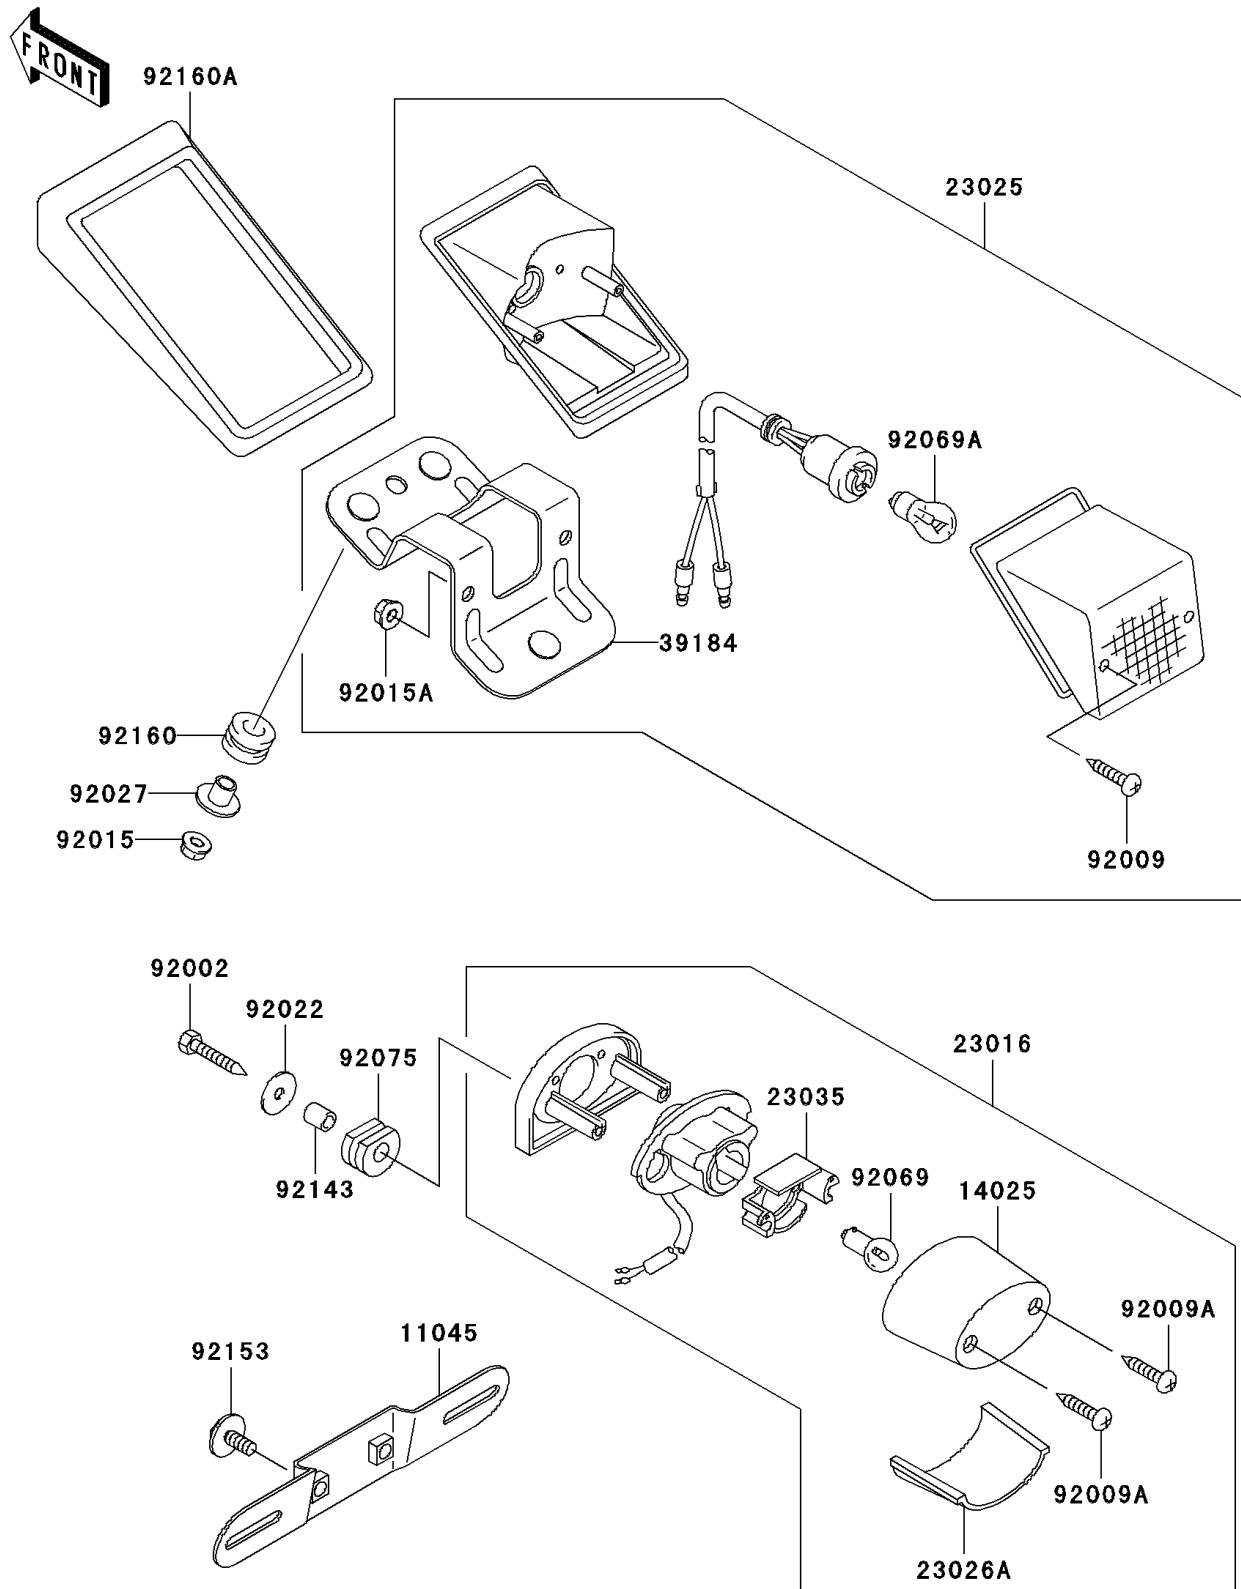

2006 KLX250S

PARTS DIAGRAM

Taillight(s)(H6F)

F2720

2006 KLX250S

PARTS LIST

Taillight(s)(H6F)

Kawasaki

Let the Good Times Roll®

ITEM NAME

PART NUMBER

QUANTITY
