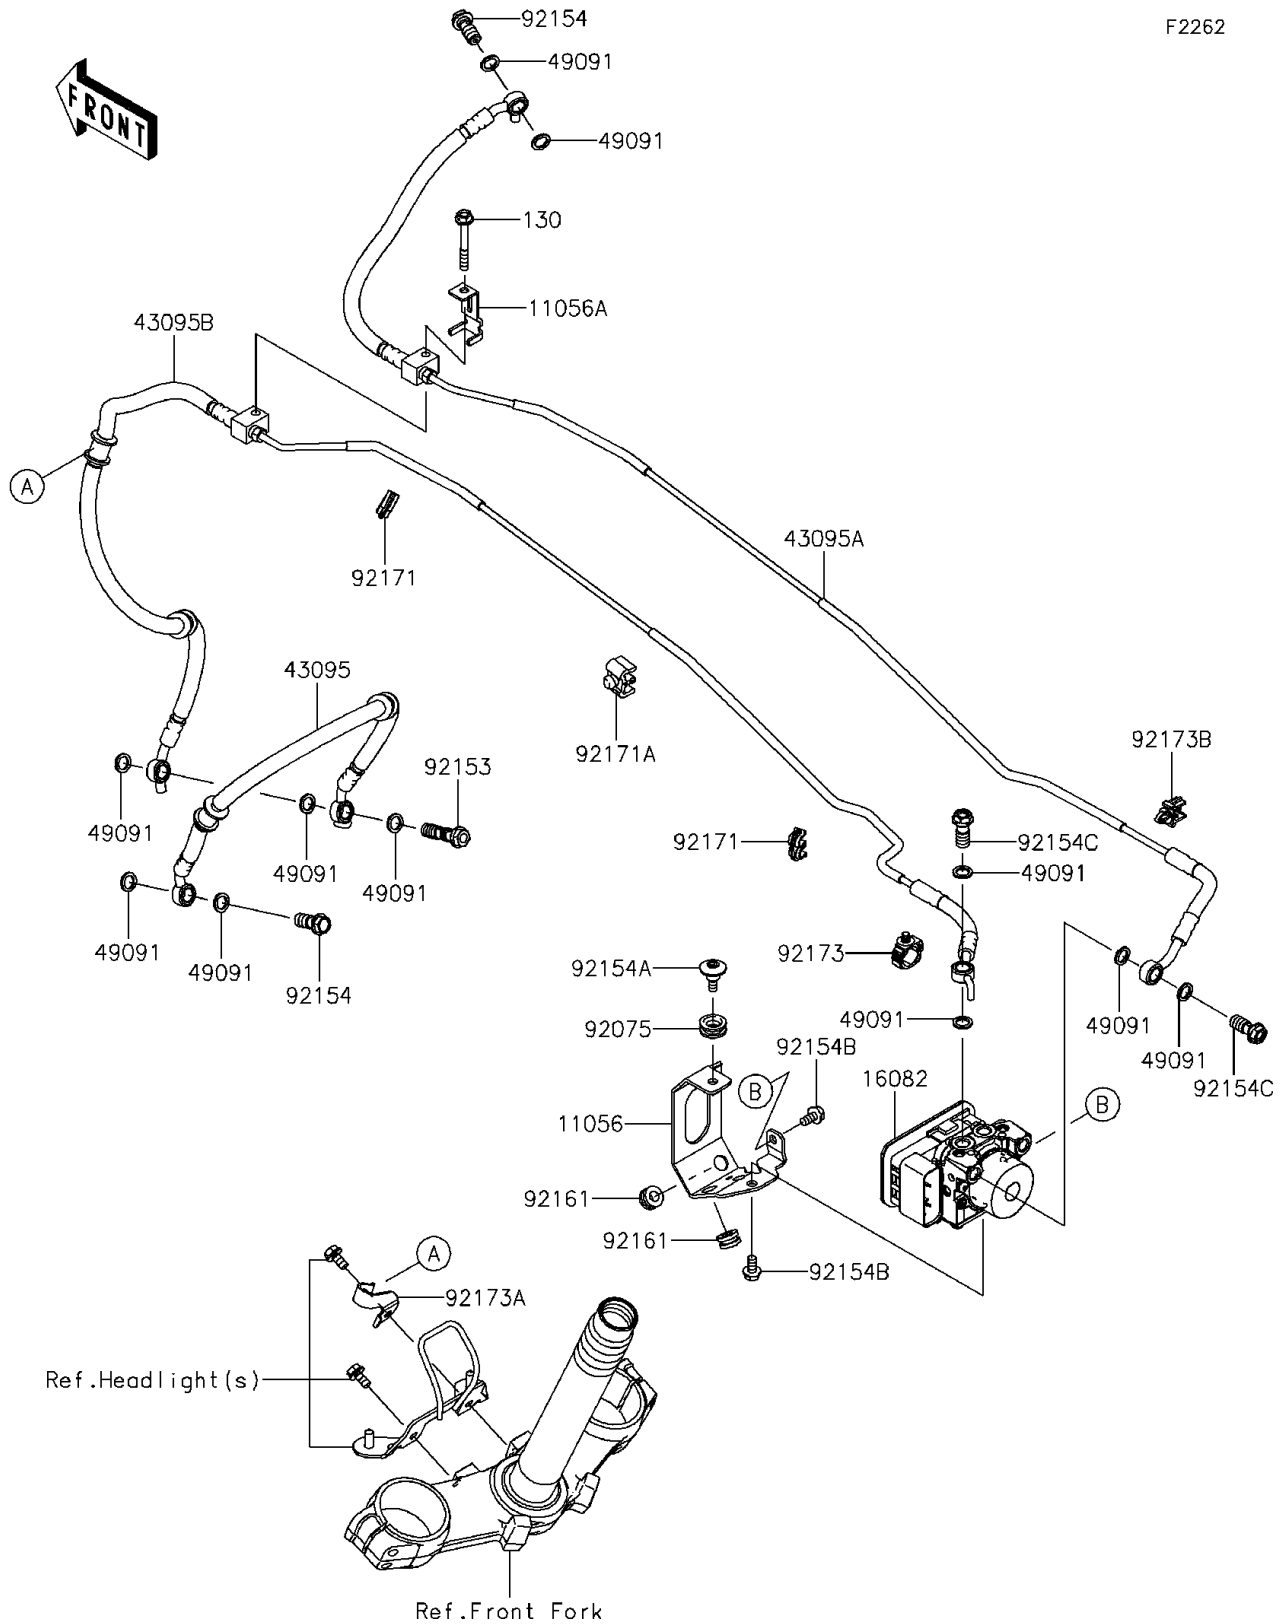

2016 Z800 ABS

PARTS DIAGRAM

Brake Piping

F2262

2016 Z800 ABS

PARTS LIST

Brake Piping

Kawasaki

Let the Good Times Roll®

ITEM NAME

PART NUMBER

QUANTITY
