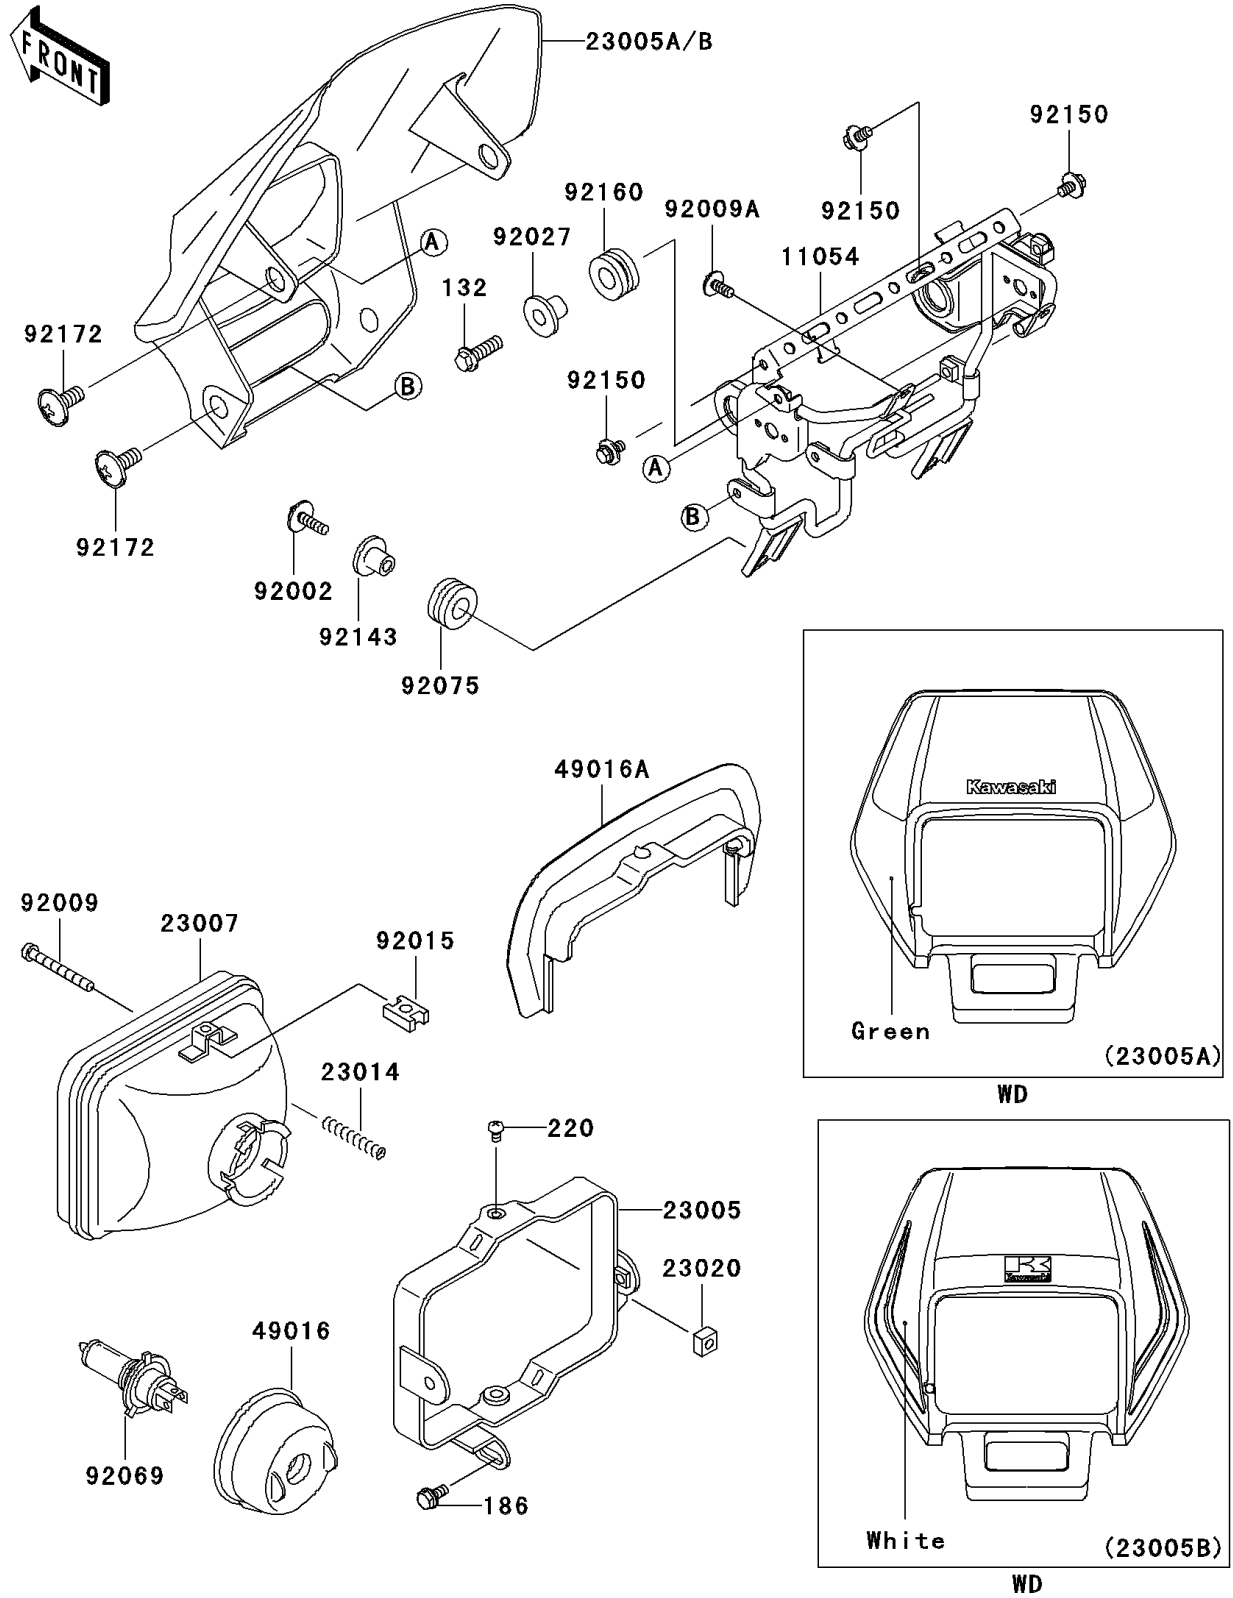

# 2006 KLX250S

## PARTS DIAGRAM

### Headlight(s)

F2710

## PARTS LIST

Headlight(s)

**ITEM NAME**

**PART NUMBER**

**QUANTITY**

---