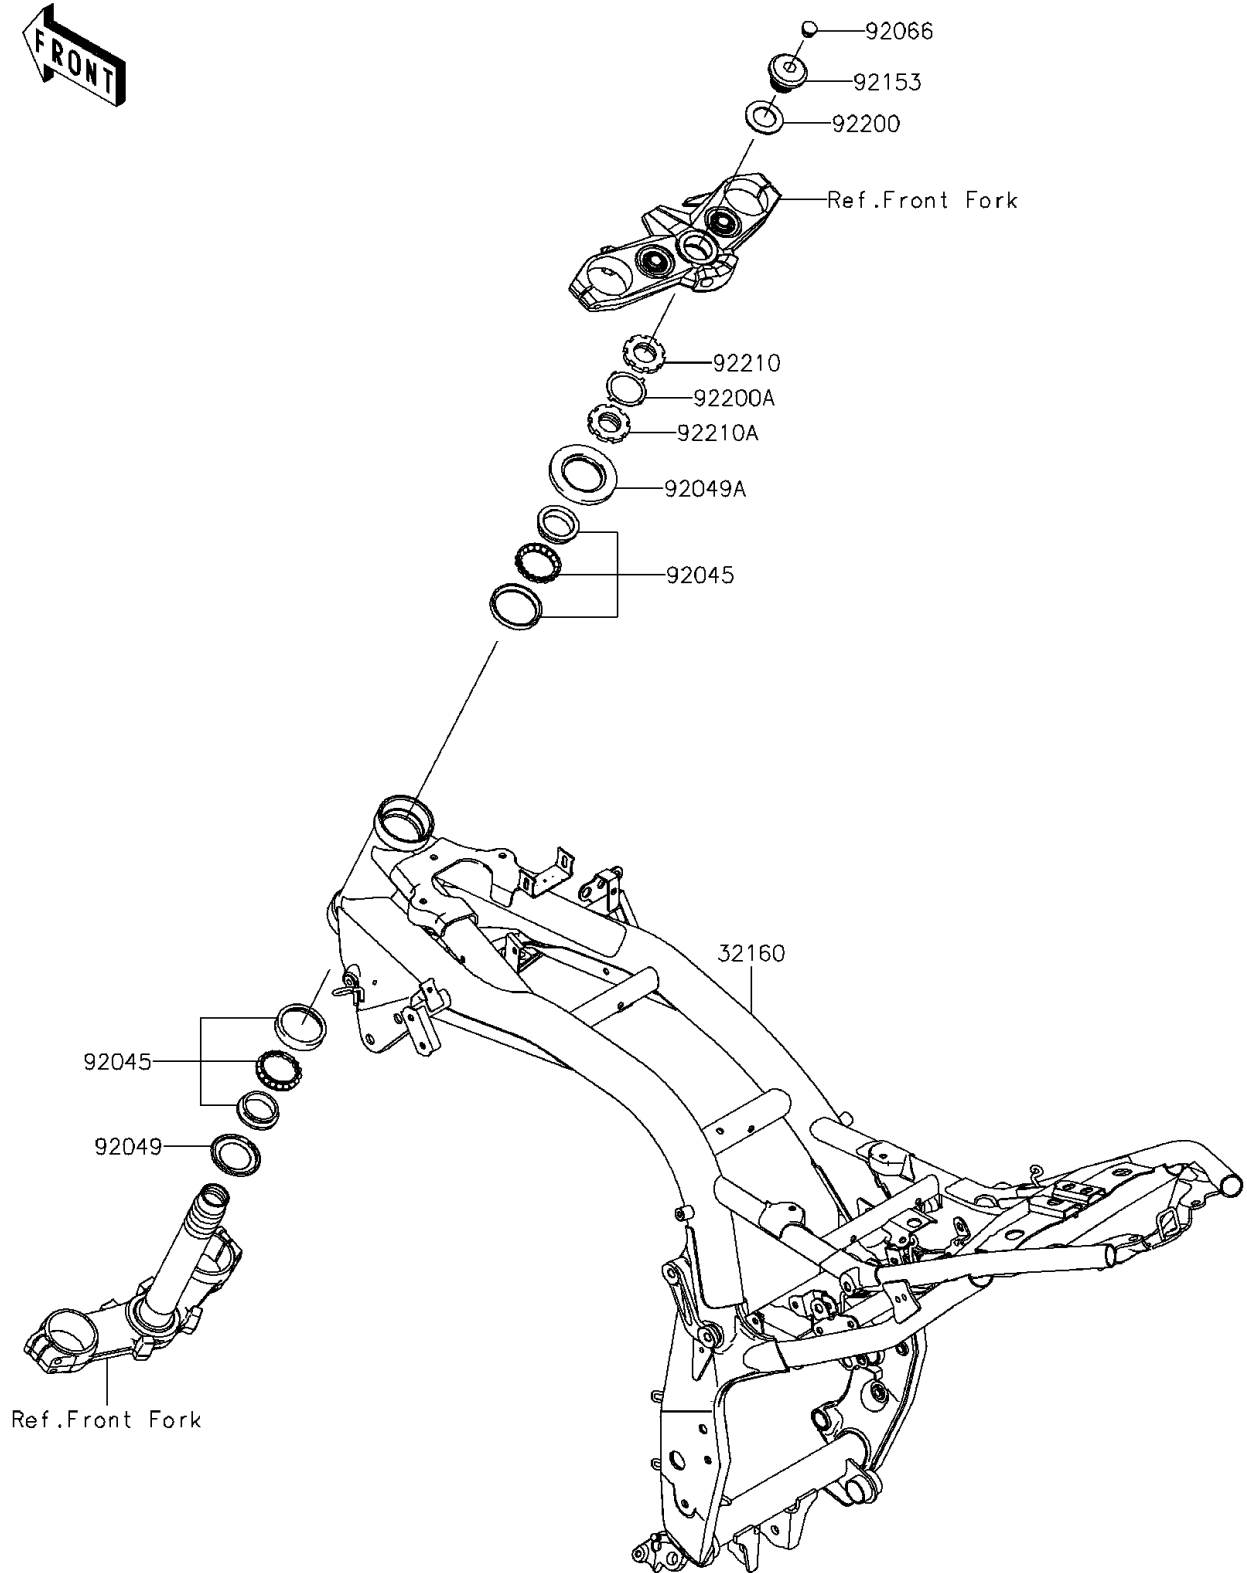

2016 Z800 ABS

PARTS DIAGRAM

Frame

F2120

2016 Z800 ABS

PARTS LIST

Frame

ITEM NAME

PART NUMBER

QUANTITY
