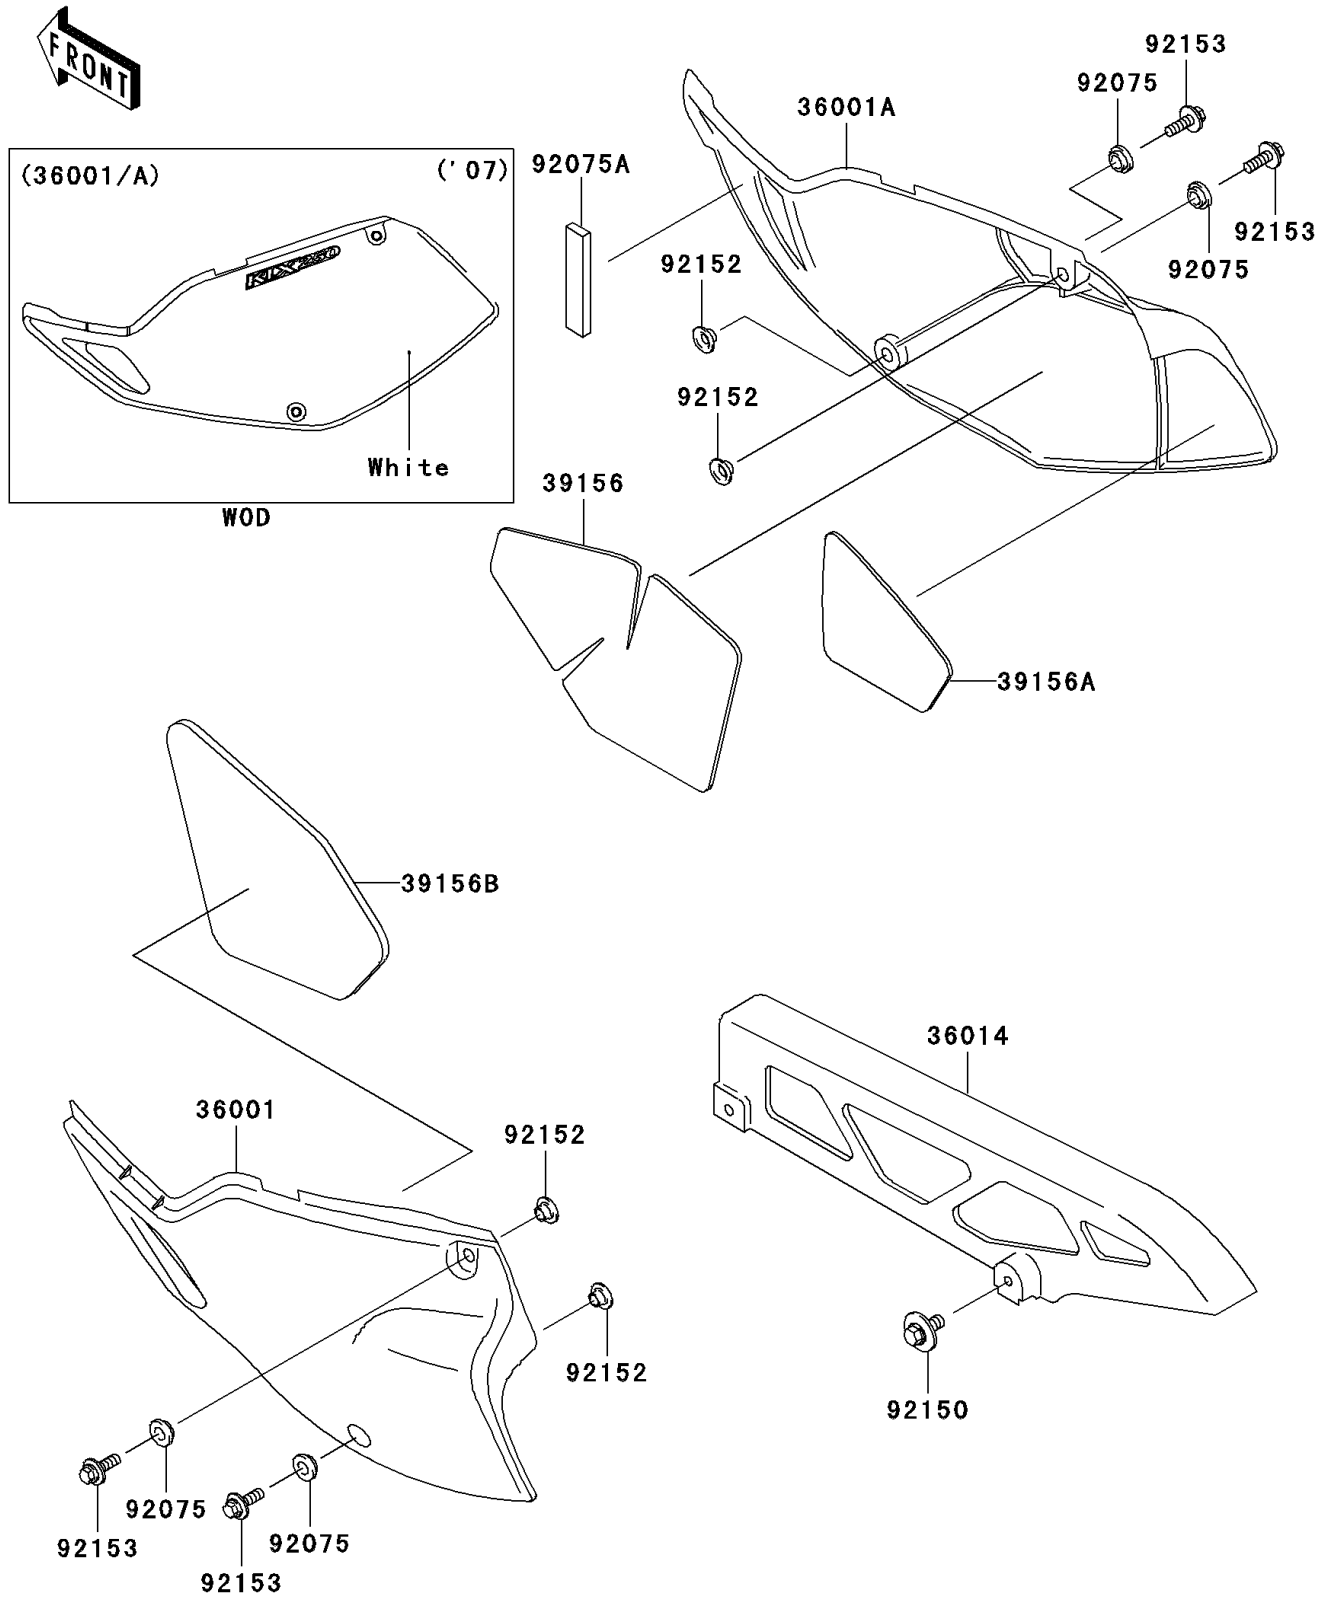

2007 KLX250S

PARTS DIAGRAM

Side Covers/Chain Cover

F2610

2007 KLX250S

PARTS LIST

Side Covers/Chain Cover

ITEM NAME

PART NUMBER

QUANTITY
