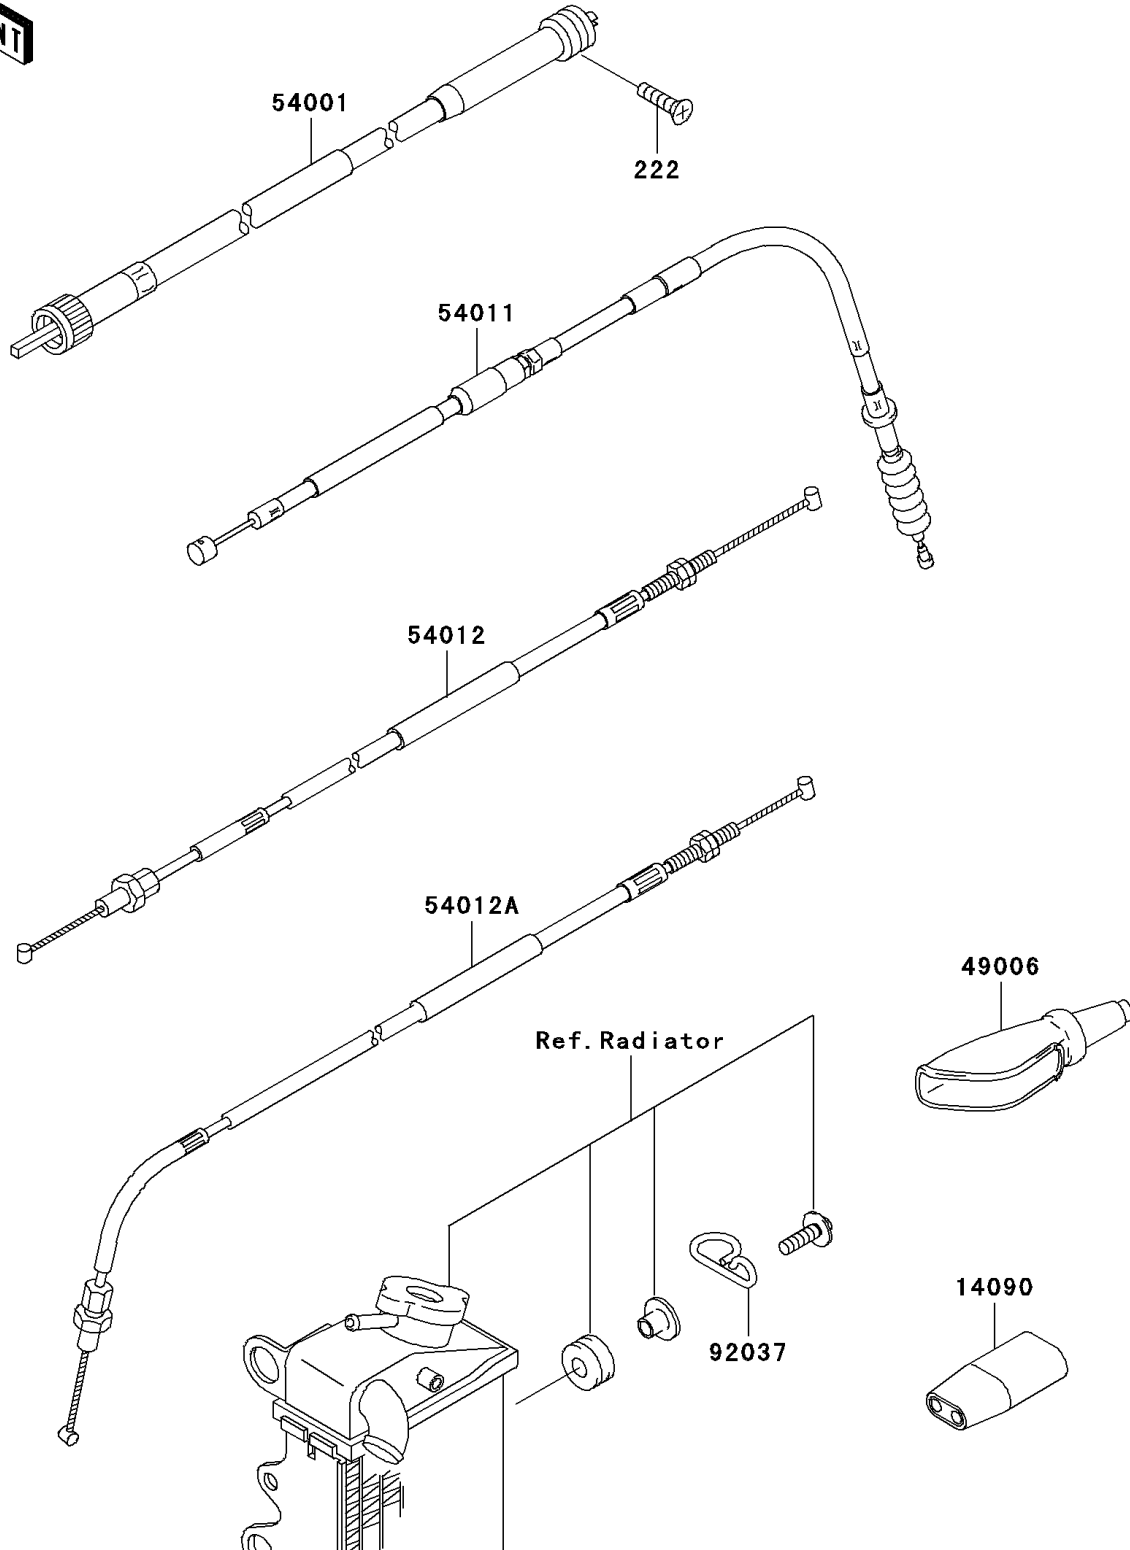

2007 KLX250S

PARTS DIAGRAM

Cables

F2540

2007 KLX250S

PARTS LIST

Cables

ITEM NAME

PART NUMBER

QUANTITY
