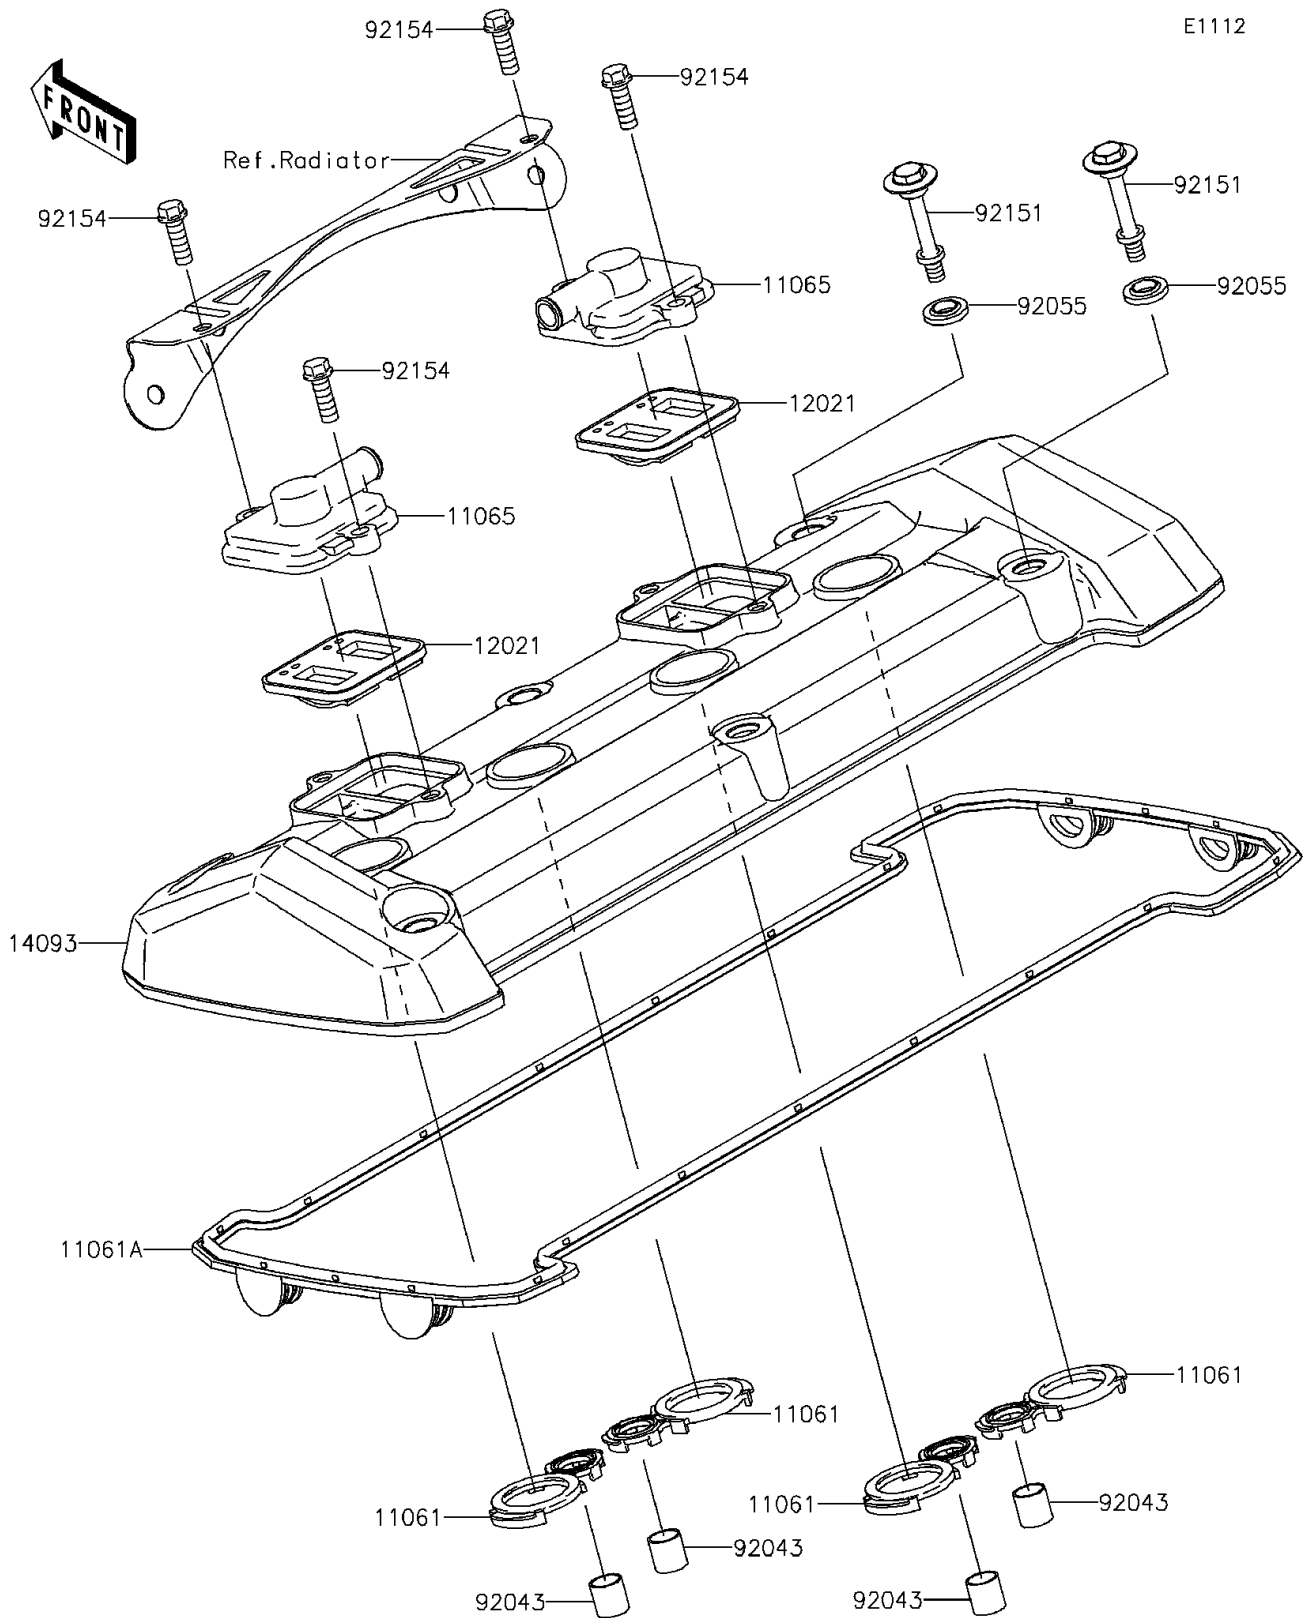

2016 Z800 ABS

PARTS DIAGRAM

Cylinder Head Cover

2016 Z800 ABS

PARTS LIST

Cylinder Head Cover

ITEM NAME	PART NUMBER	QUANTITY
GASKET,SPARK PLUG (Ref # 11061)	11061-0104	4
GASKET (Ref # 11061A)	11061-0425	1
CAP (Ref # 11065)	11065-1247	2
VALVE-ASSY-REED (Ref # 12021)	12021-0708	2
COVER,HEAD (Ref # 14093)	14093-0377	1
PIN,10.1X12X14 (Ref # 92043)	92043-4009	4
RING-O (Ref # 92055)	92055-0187	6
BOLT,HEAD COVER (Ref # 92151)	92151-1221	6
BOLT,FLANGED,6X18 (Ref # 92154)	92154-0784	4