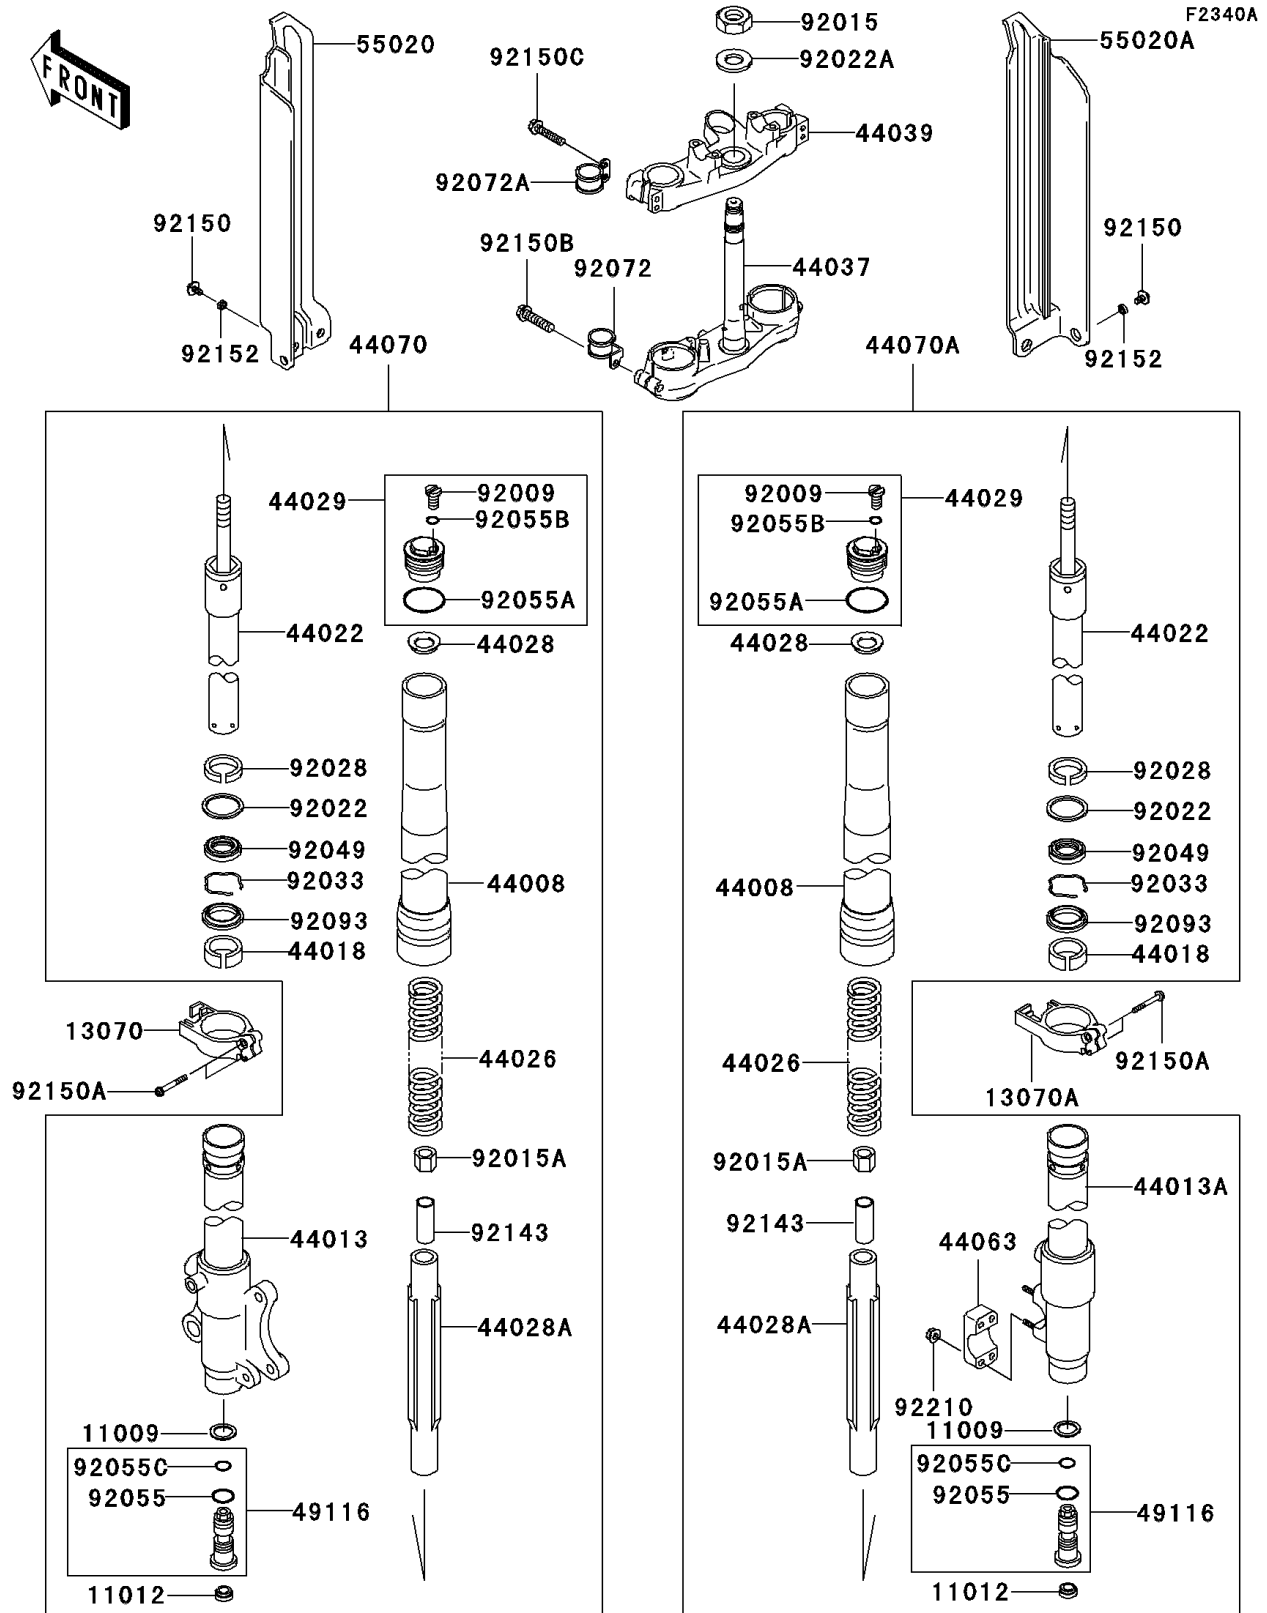

2007 KLX250S

PARTS DIAGRAM

Front Fork(H7F)

2007 KLX250S

PARTS LIST

Front Fork(H7F)

Kawasaki

Let the Good Times Roll®

ITEM NAME

PART NUMBER

QUANTITY
