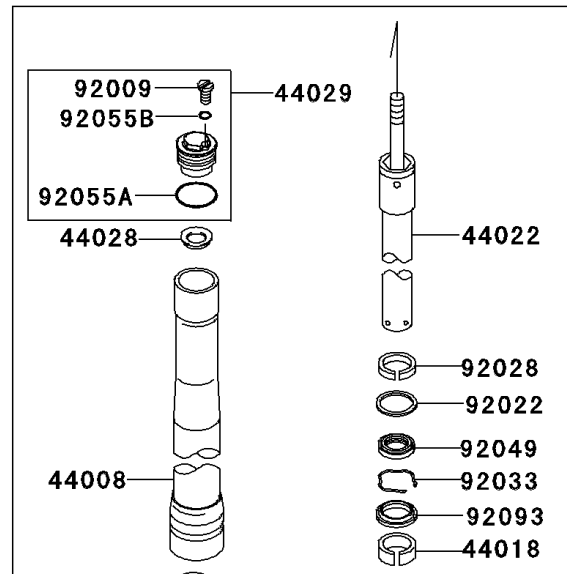

2006 KLX250S

PARTS DIAGRAM

Front Fork(H6F)