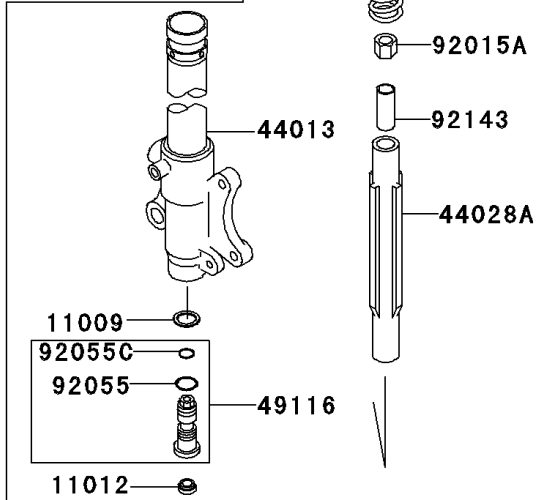

2006 KLX250S

PARTS DIAGRAM

Front Fork(H6F)