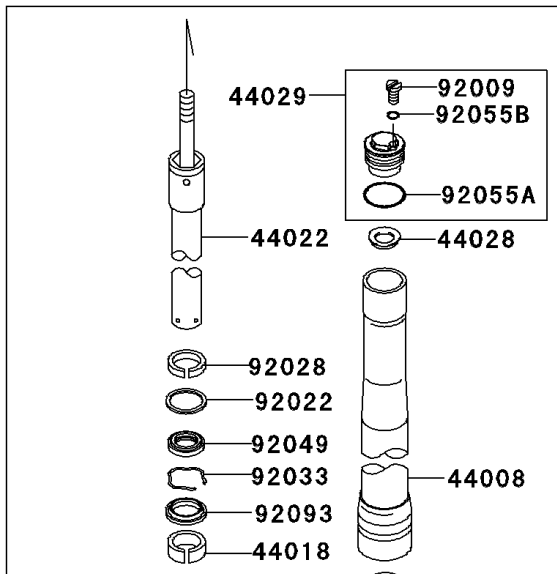

2006 KLX250S

PARTS DIAGRAM

Front Fork(H6F)