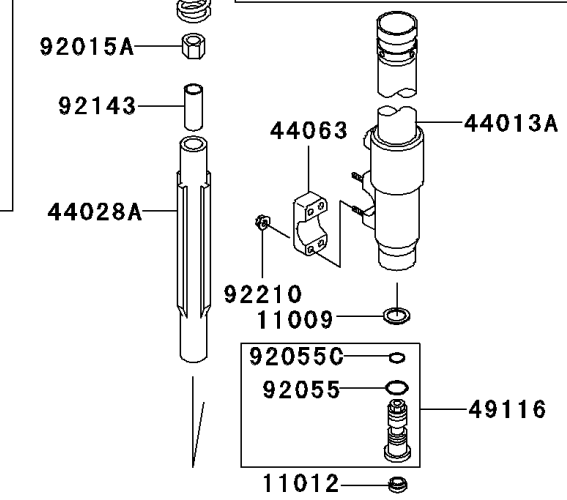

2006 KLX250S

PARTS DIAGRAM

Front Fork(H6F)