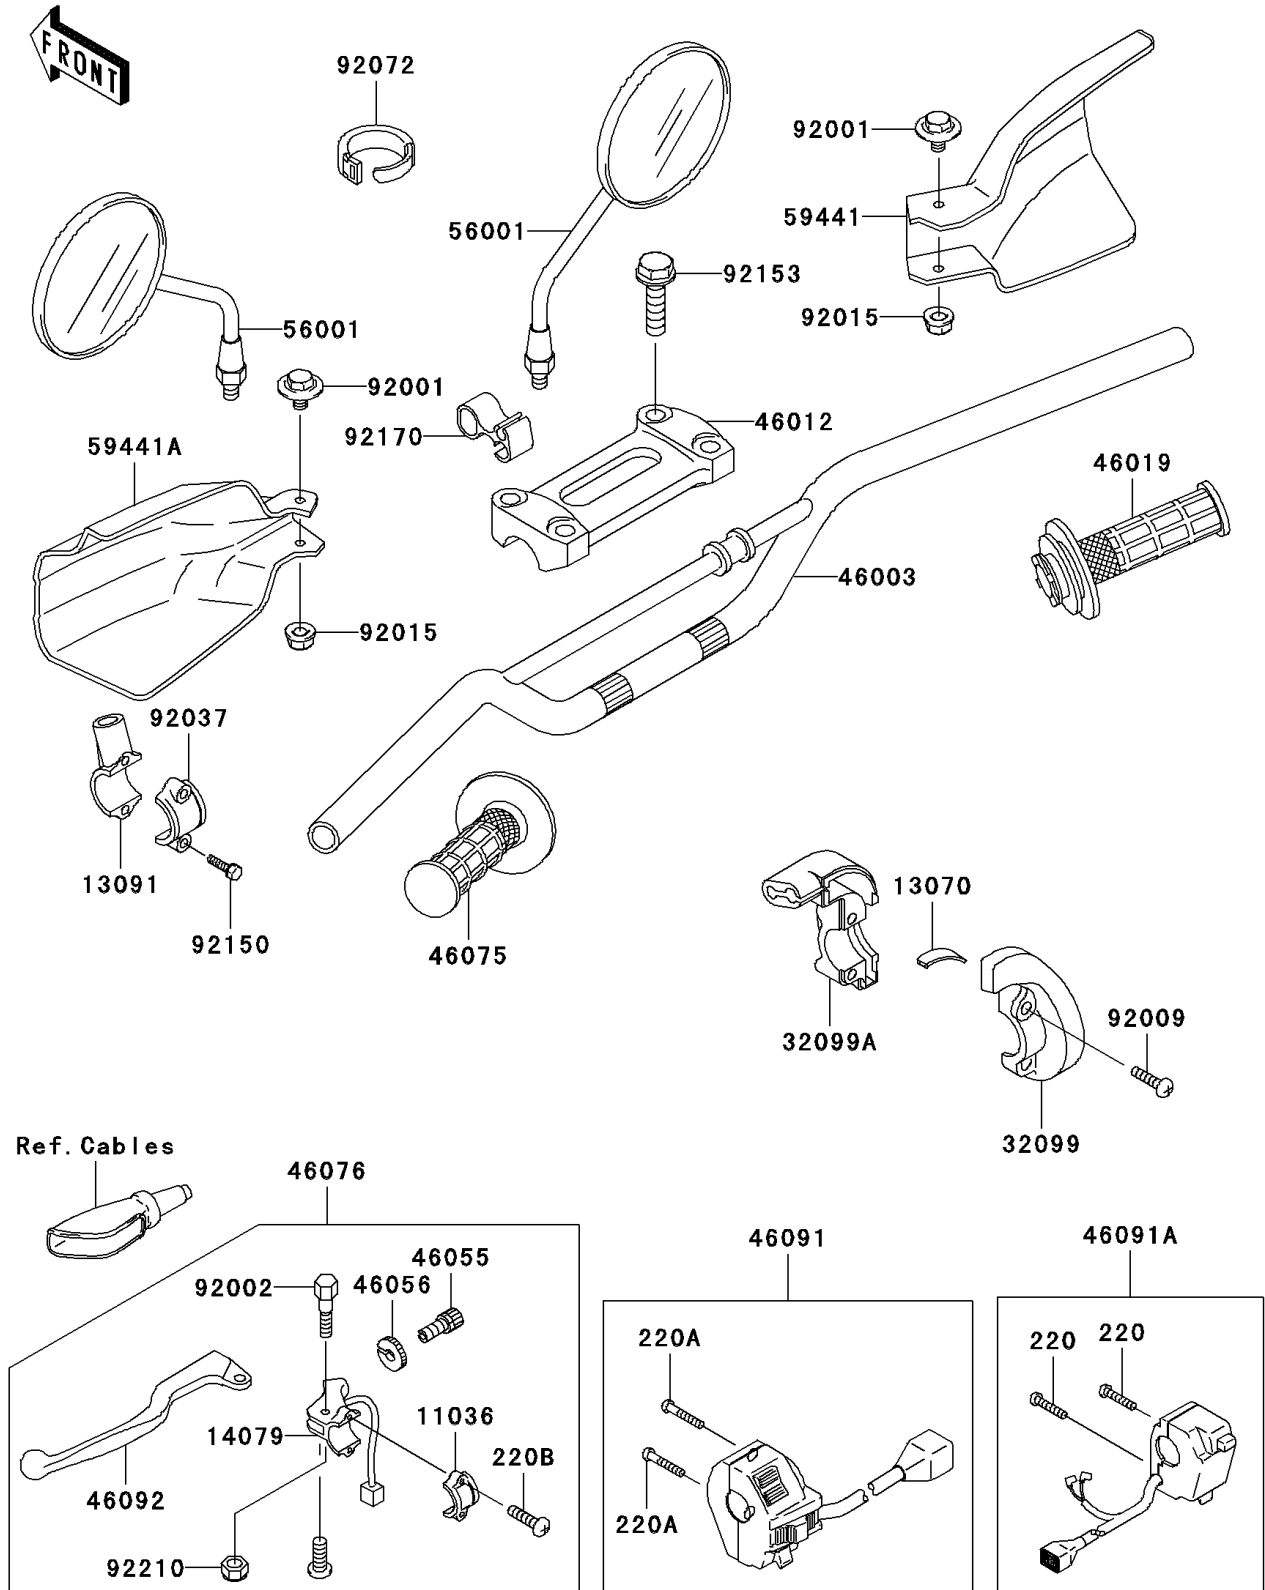

2006 KLX250S

PARTS DIAGRAM

Handlebar

F2310

2006 KLX250S

PARTS LIST

Handlebar

Kawasaki

Let the Good Times Roll®

ITEM NAME

PART NUMBER

QUANTITY
