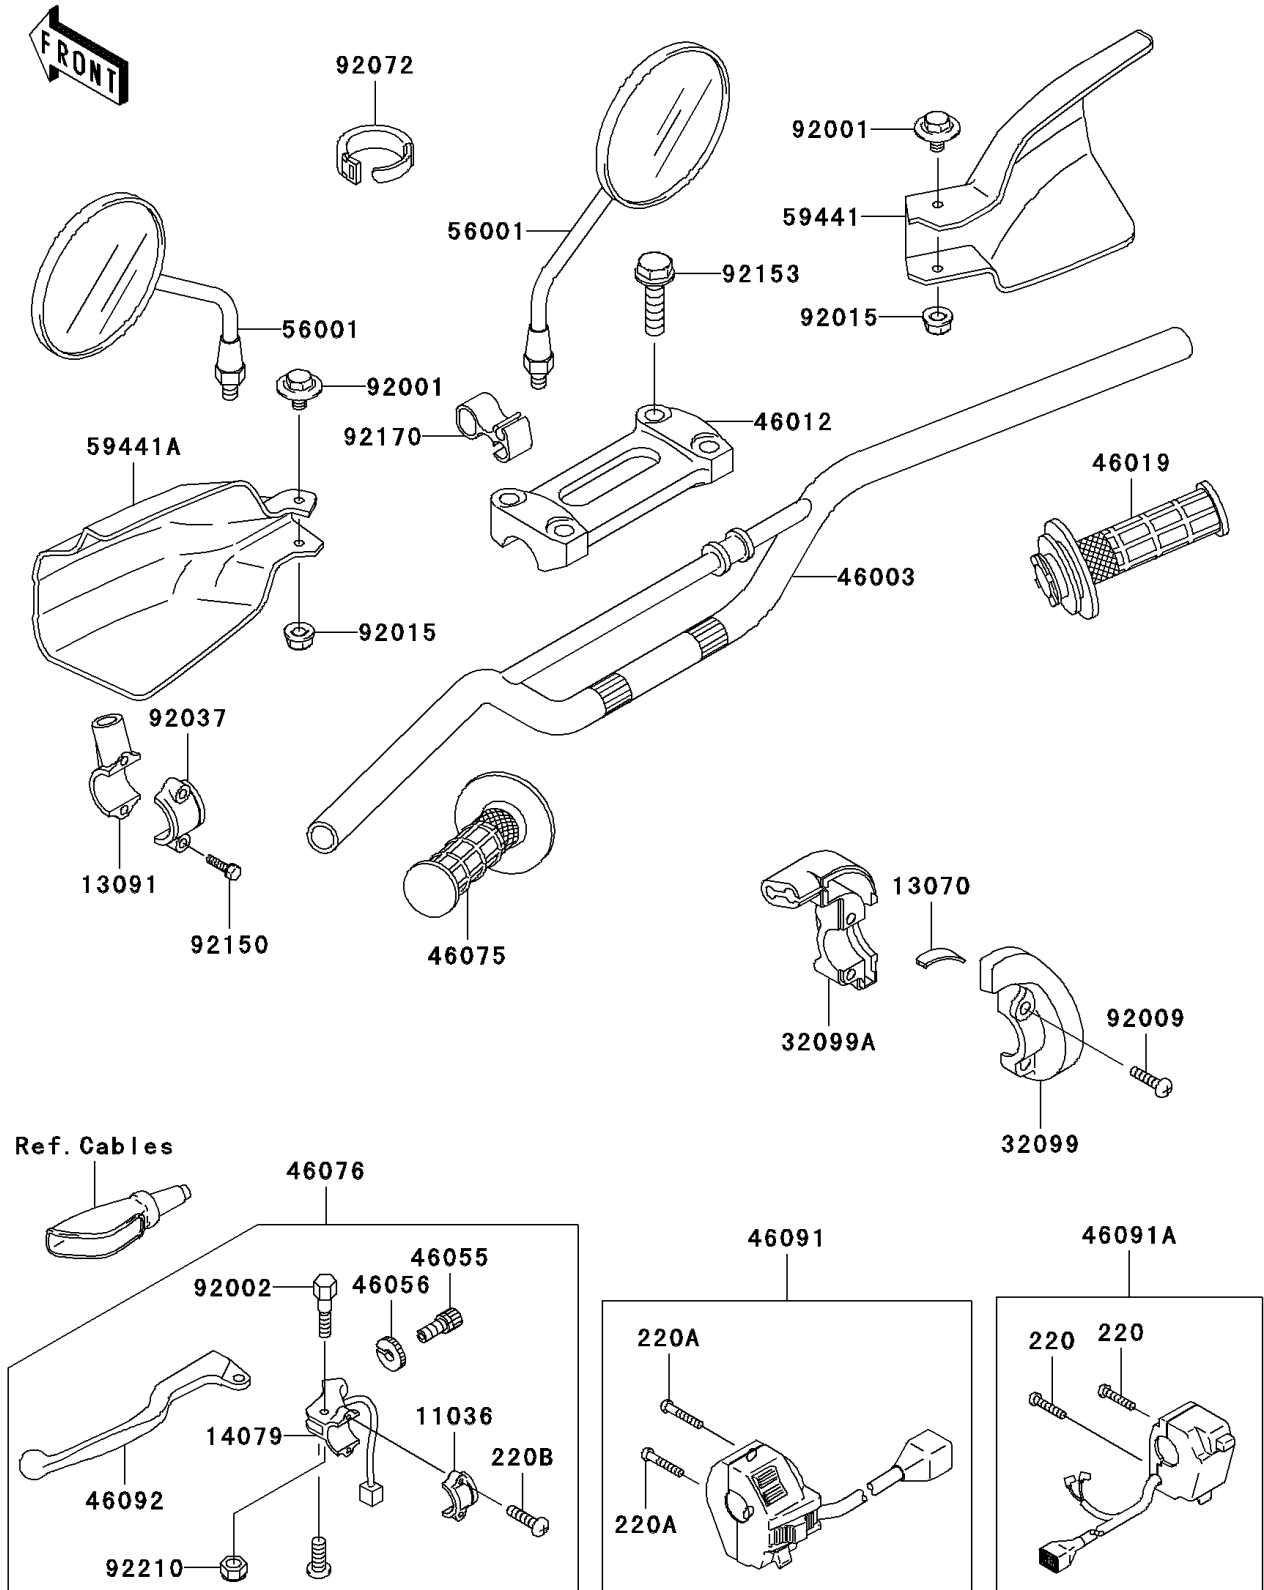

2007 KLX250S

PARTS DIAGRAM

Handlebar

F2310

2007 KLX250S

PARTS LIST

Handlebar

ITEM NAME

PART NUMBER

QUANTITY
