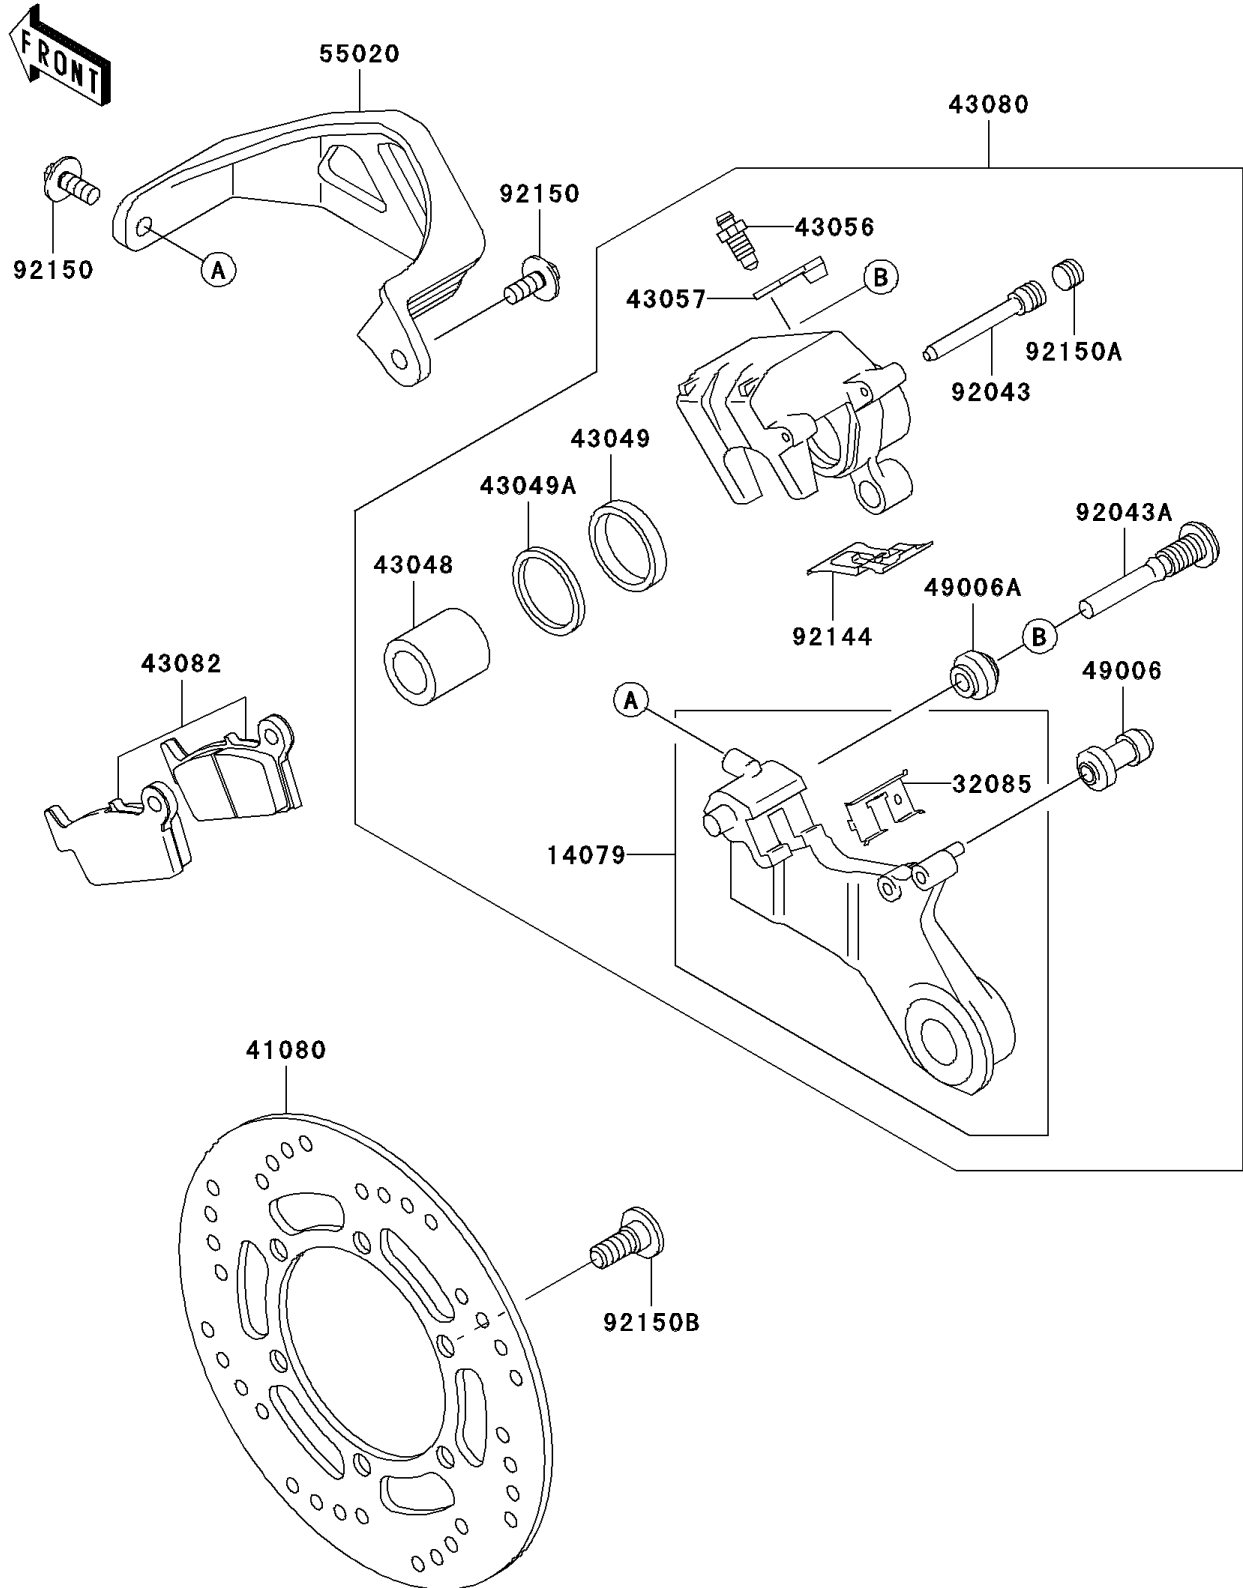

## PARTS DIAGRAM

### Rear Brake

F2294

## PARTS LIST

### Rear Brake

**ITEM NAME**

**PART NUMBER**

**QUANTITY**

---