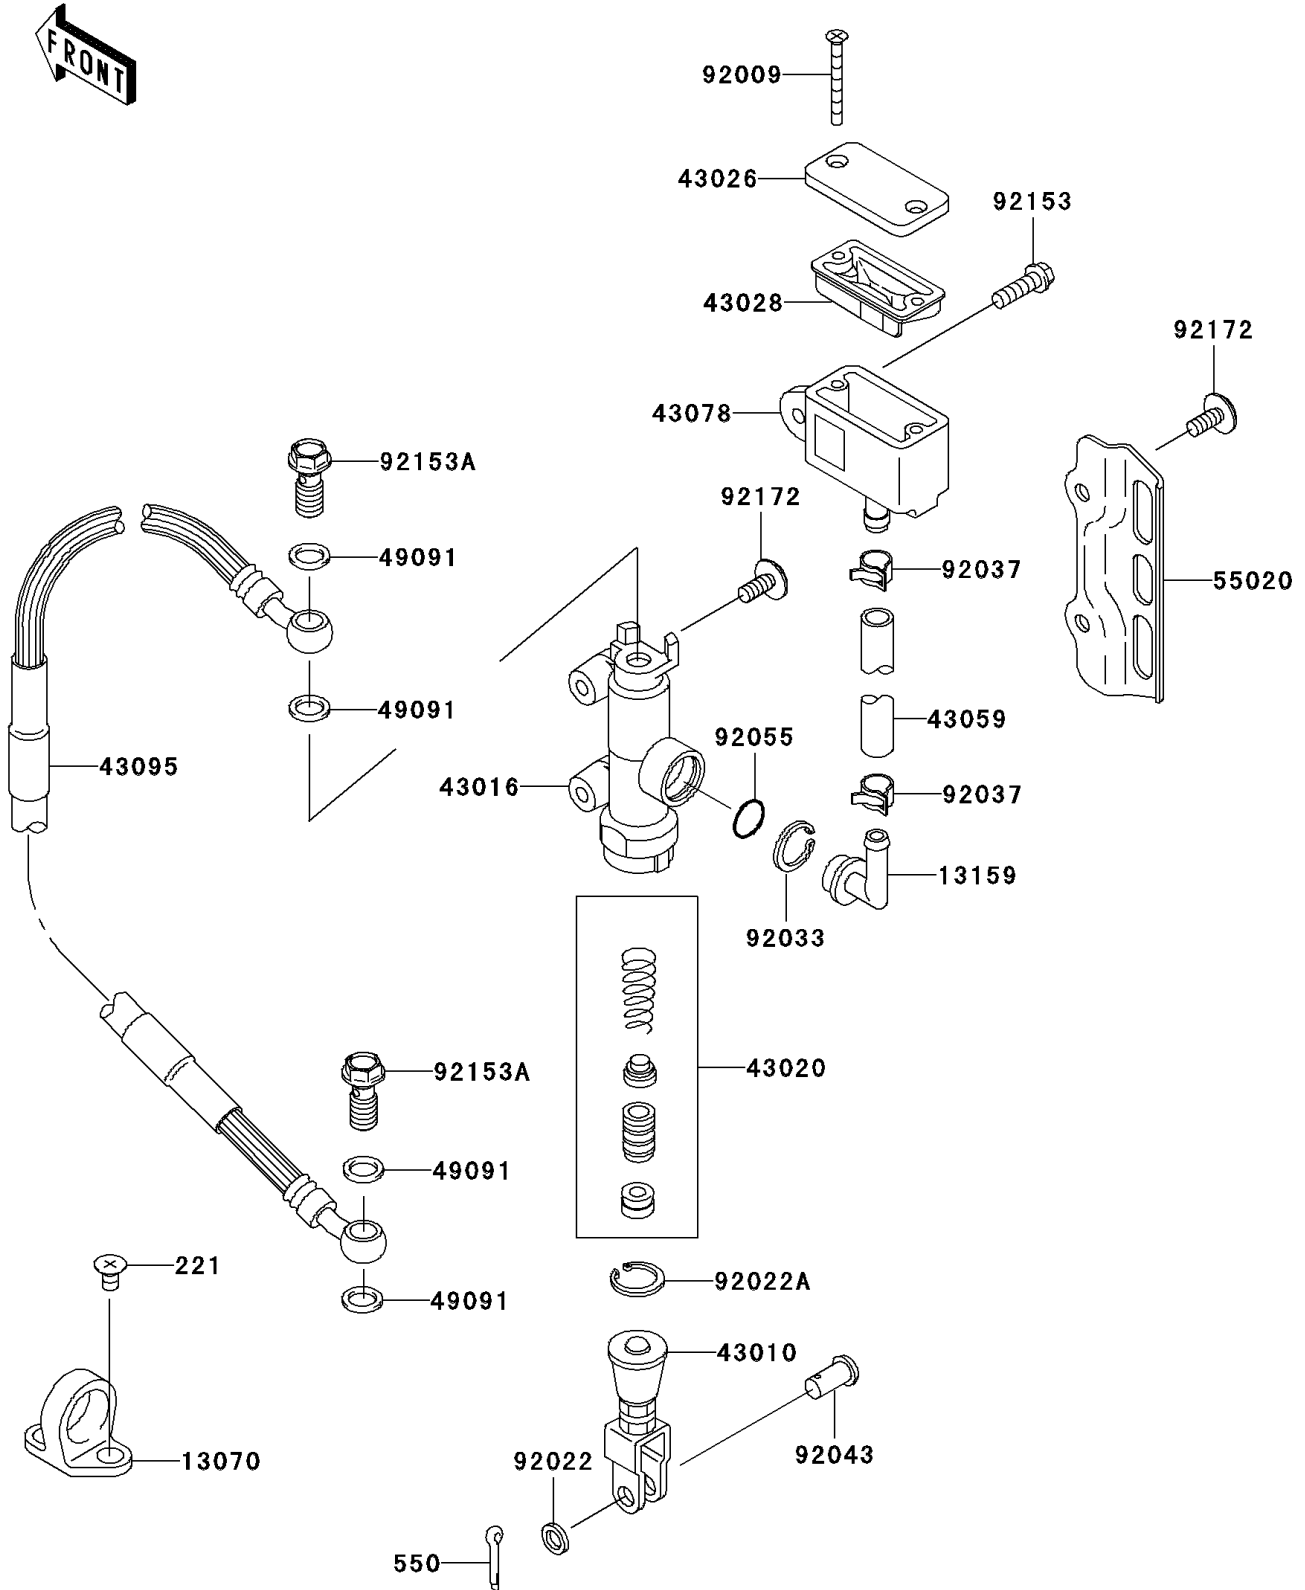

2006 KLX250S

PARTS DIAGRAM

Rear Master Cylinder

F2293

2006 KLX250S

PARTS LIST

Rear Master Cylinder

ITEM NAME

PART NUMBER

QUANTITY
