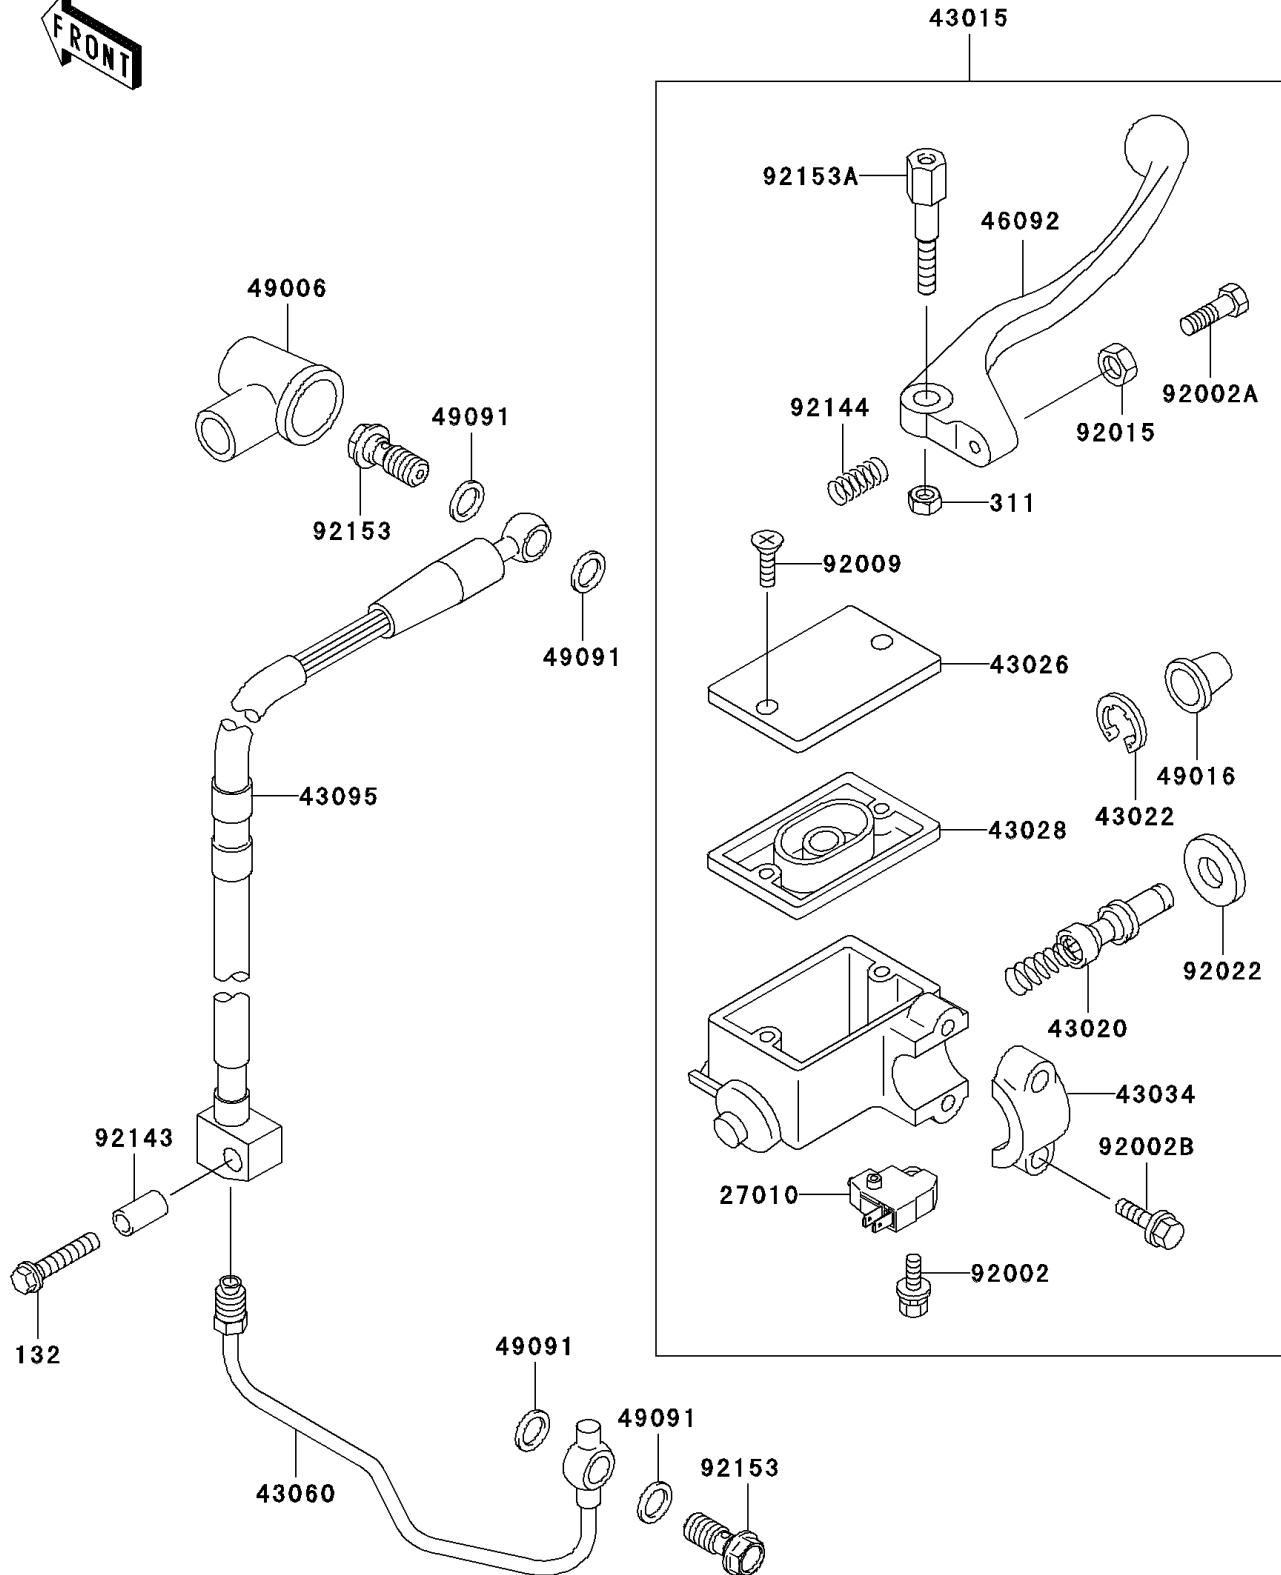

## PARTS DIAGRAM

### Front Master Cylinder

F2291

## PARTS LIST

### Front Master Cylinder

**ITEM NAME**

**PART NUMBER**

**QUANTITY**

---