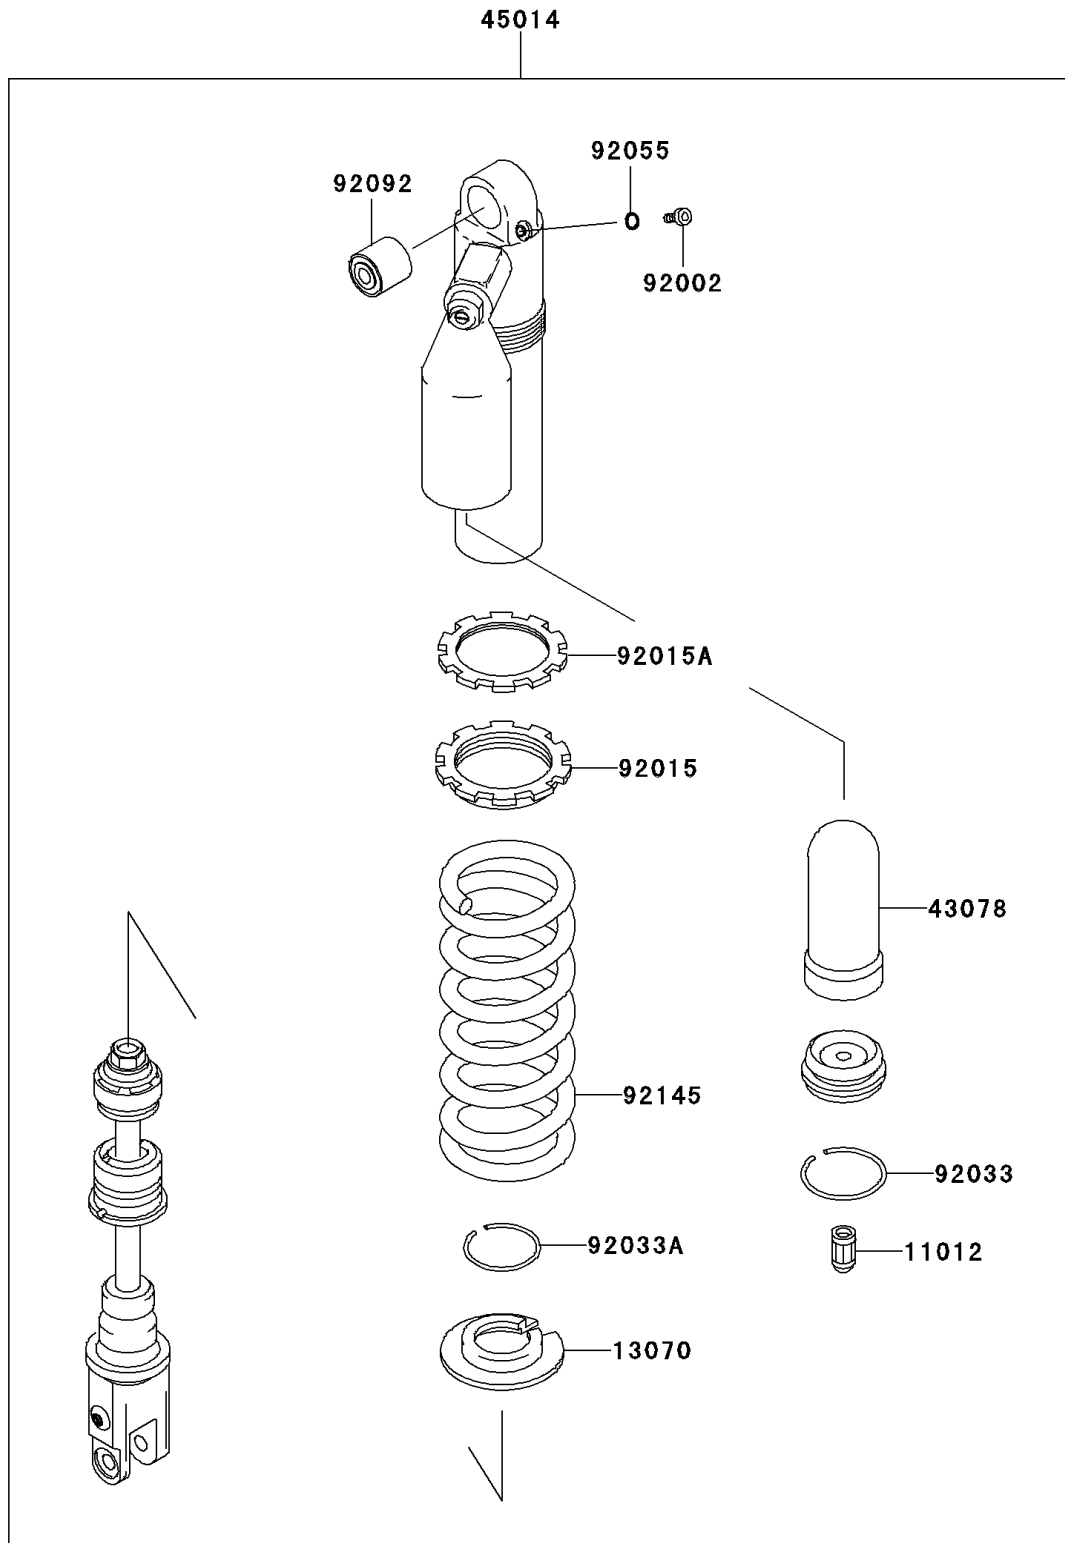

2006 KLX250S

PARTS DIAGRAM

Shock Absorber(s)

F2280

2006 KLX250S

PARTS LIST

Shock Absorber(s)

ITEM NAME

PART NUMBER

QUANTITY
