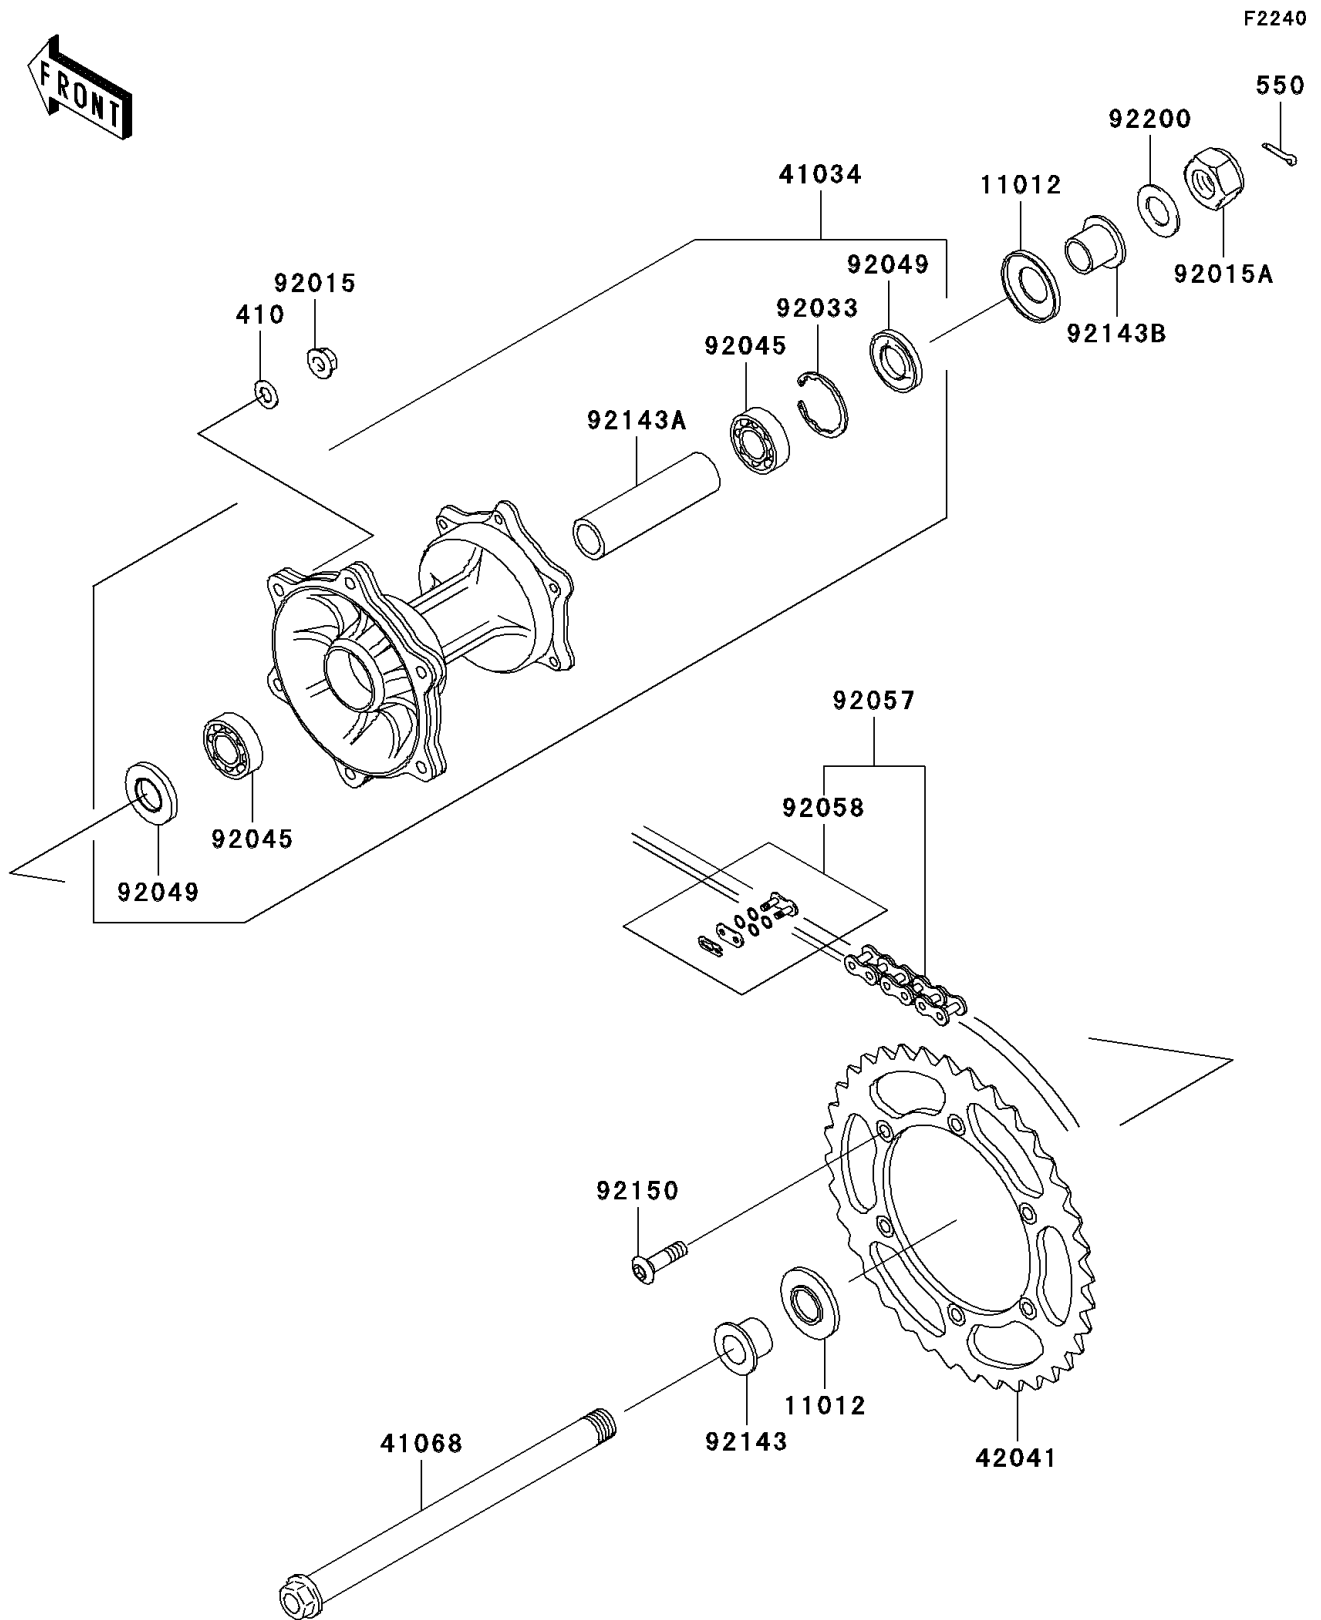

2006 KLX250S

PARTS DIAGRAM

Rear Hub

2006 KLX250S

PARTS LIST

Rear Hub

ITEM NAME

PART NUMBER

QUANTITY
