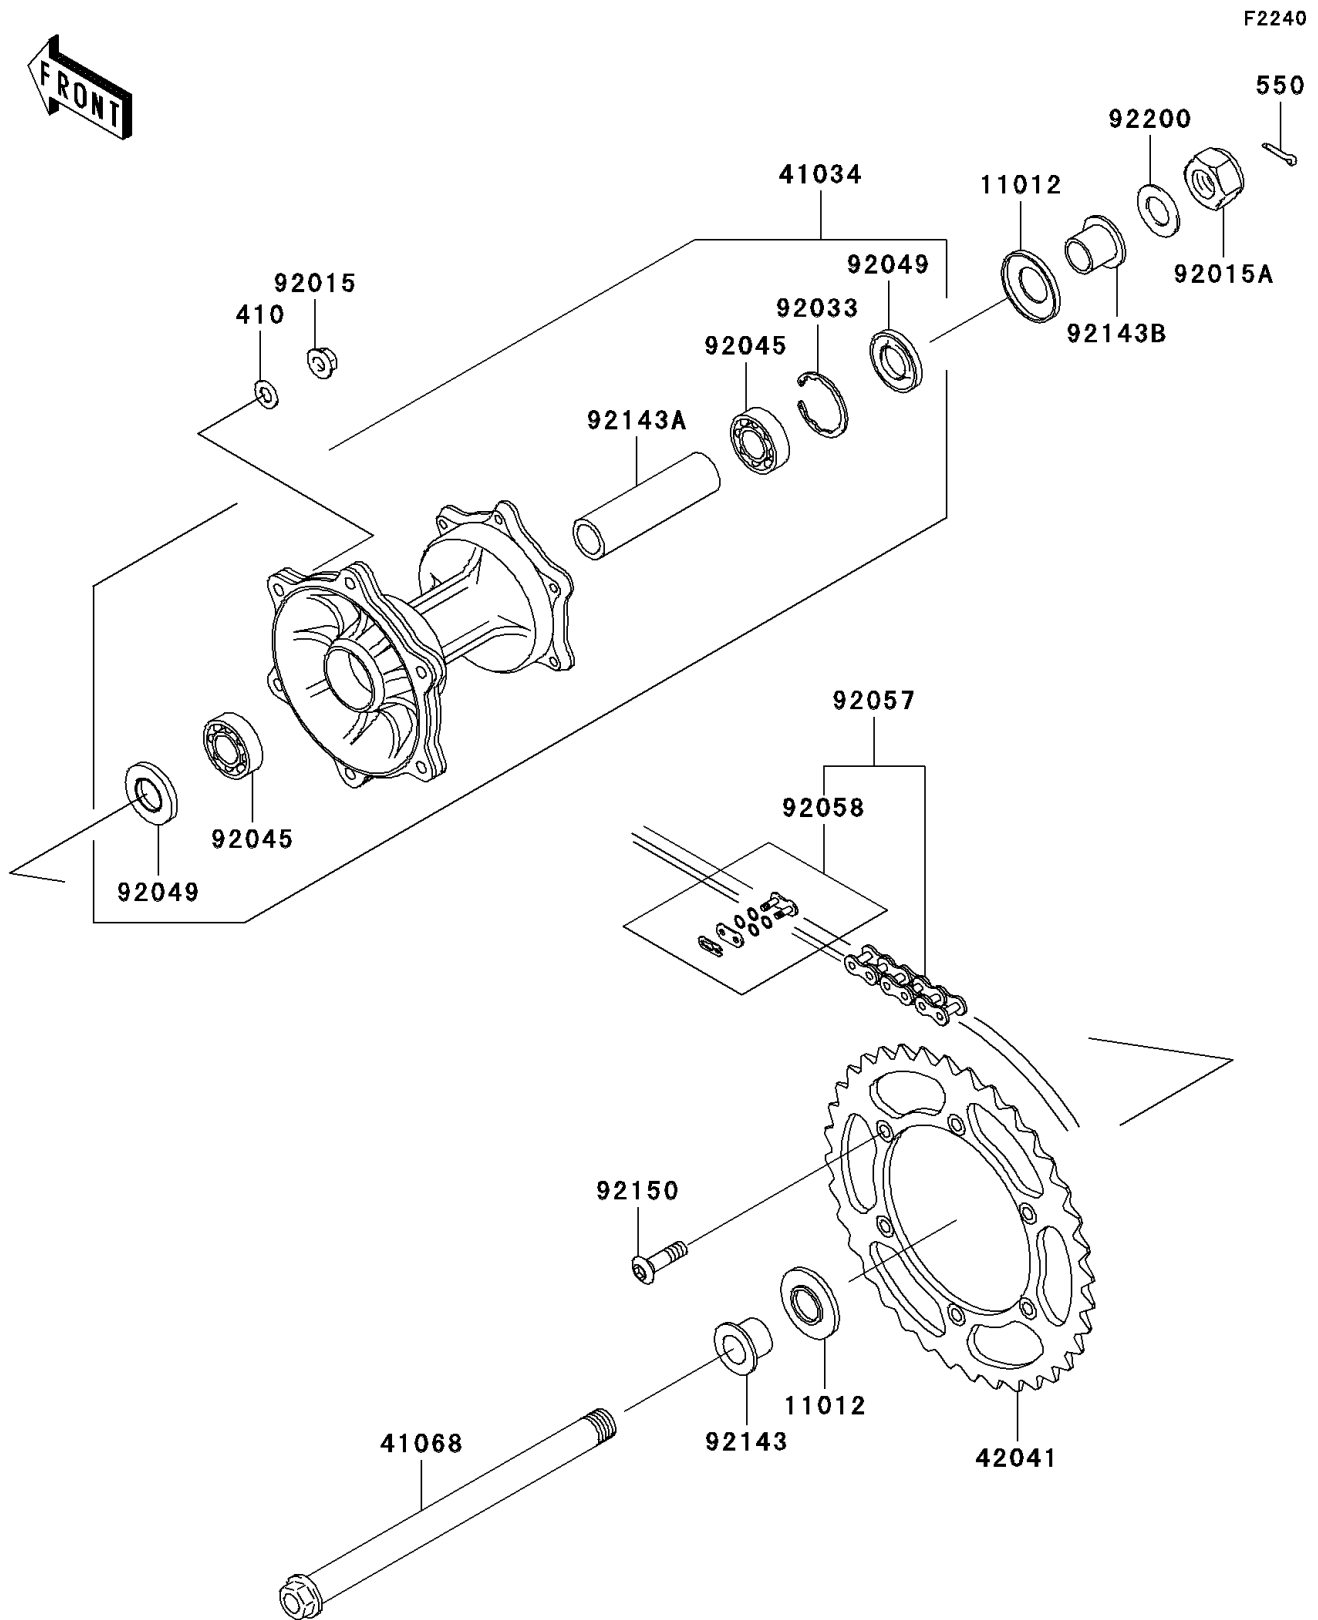

2007 KLX250S

PARTS DIAGRAM

Rear Hub

2007 KLX250S

PARTS LIST

Rear Hub

ITEM NAME

PART NUMBER

QUANTITY
