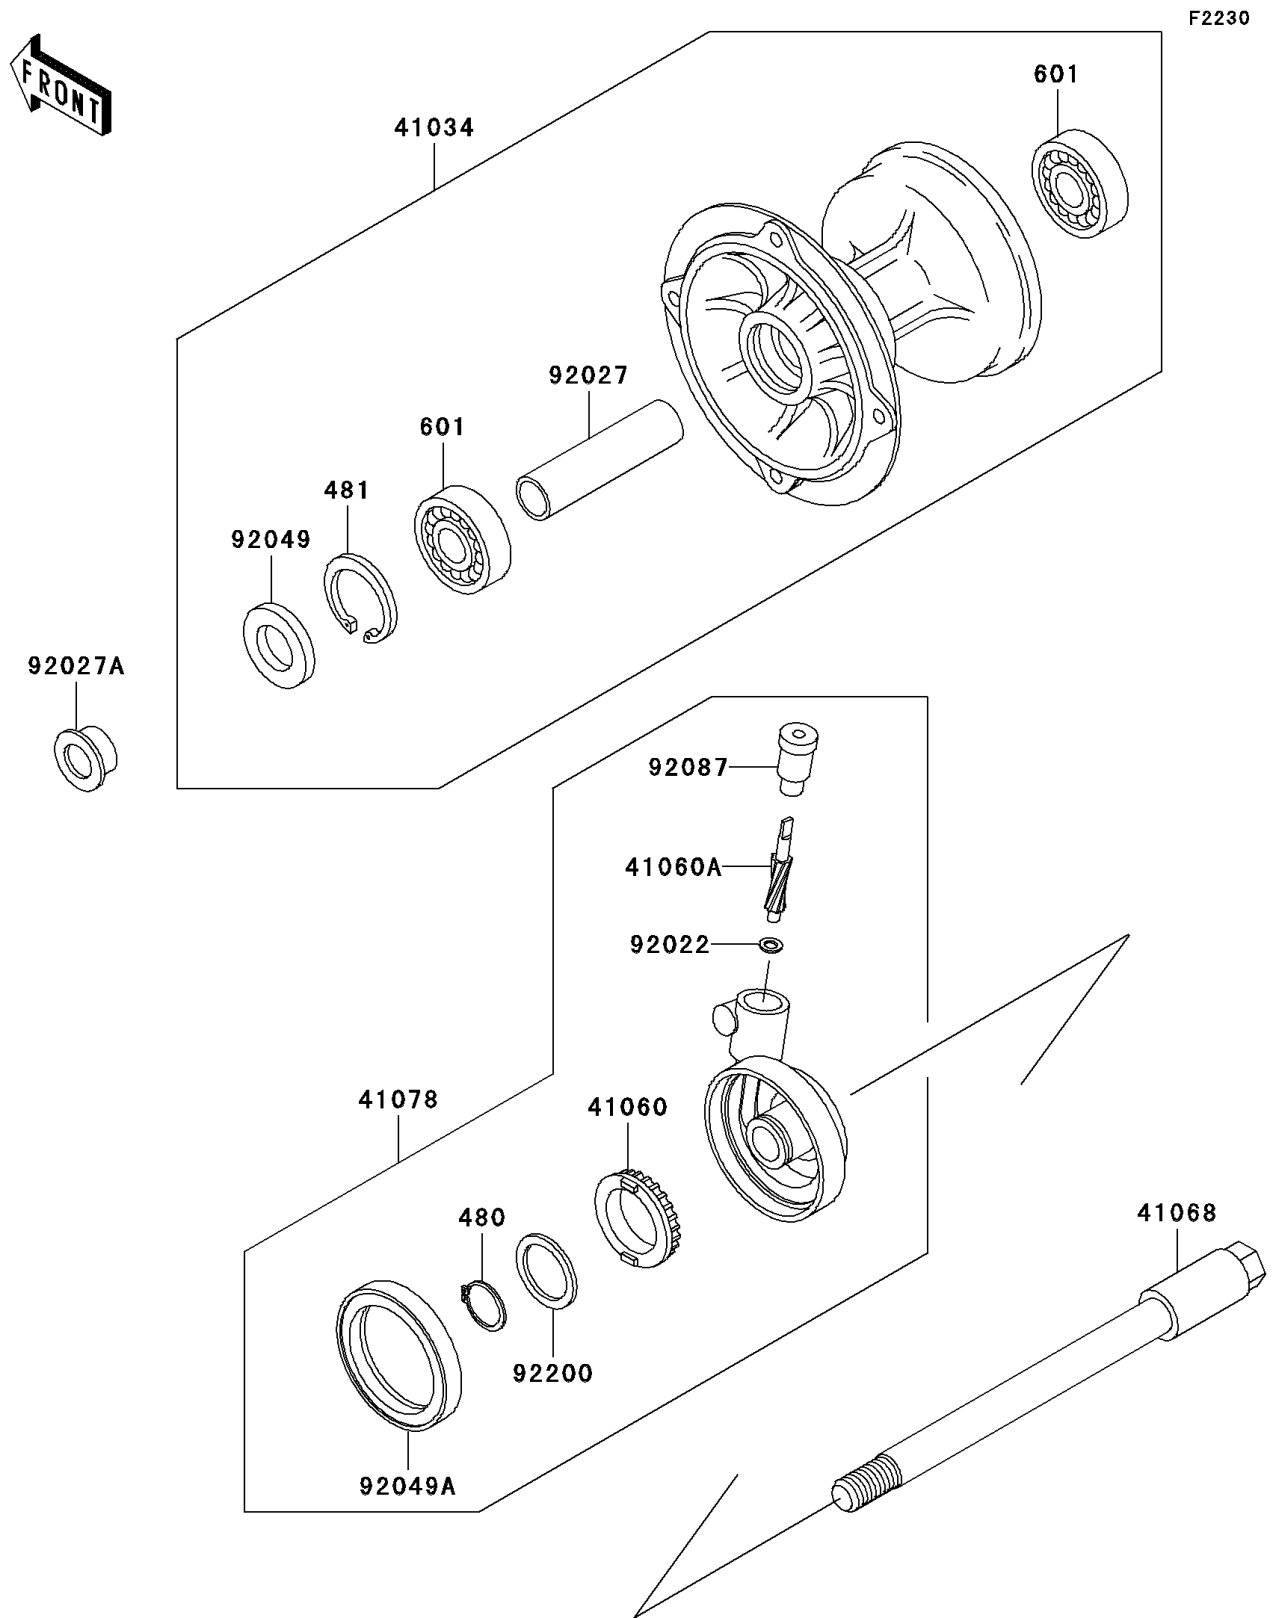

2007 KLX250S

PARTS DIAGRAM

Front Hub

2007 KLX250S

PARTS LIST

Front Hub

ITEM NAME

PART NUMBER

QUANTITY
