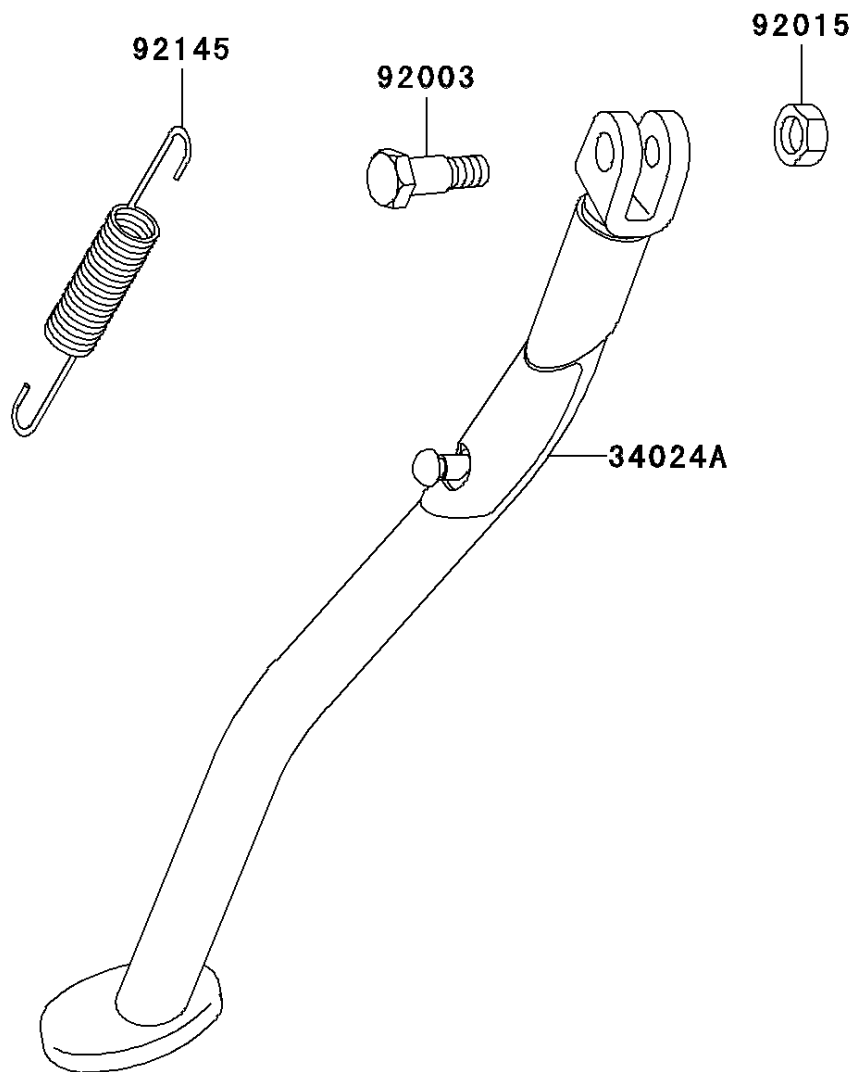

2006 KLX250S

PARTS DIAGRAM

Stand(s)

F2190

2006 KLX250S

PARTS LIST

Stand(s)

ITEM NAME	PART NUMBER	QUANTITY
STAND-SIDE,P.SILVER (Ref # 34024A)	34024-1311-458	1
BOLT,SIDE STAND (Ref # 92003)	92003-157	1
NUT,LOCK,10MM,BLACK (Ref # 92015)	92015-1188	1
SPRING,SIDE STAND (Ref # 92145)	92145-0116	1