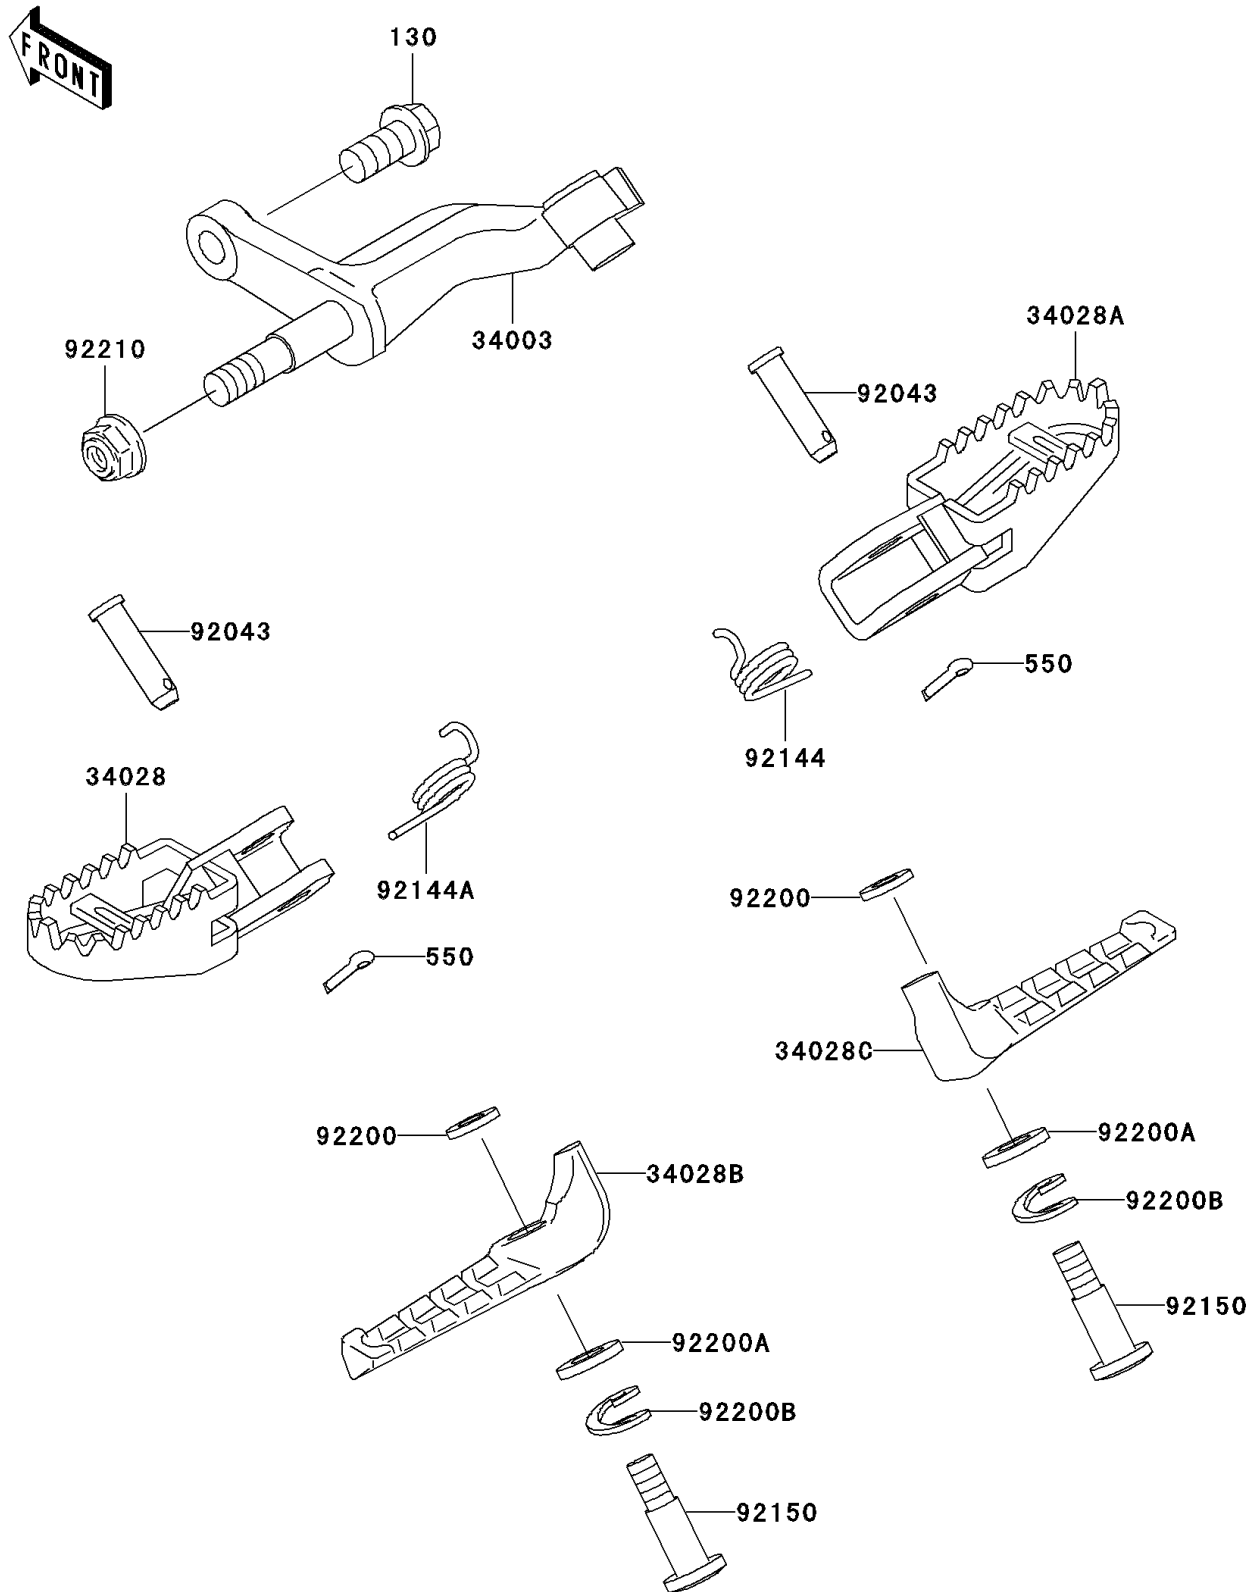

2006 KLX250S

PARTS DIAGRAM

Footrests

F2160

2006 KLX250S

PARTS LIST

Footrests

ITEM NAME

PART NUMBER

QUANTITY
