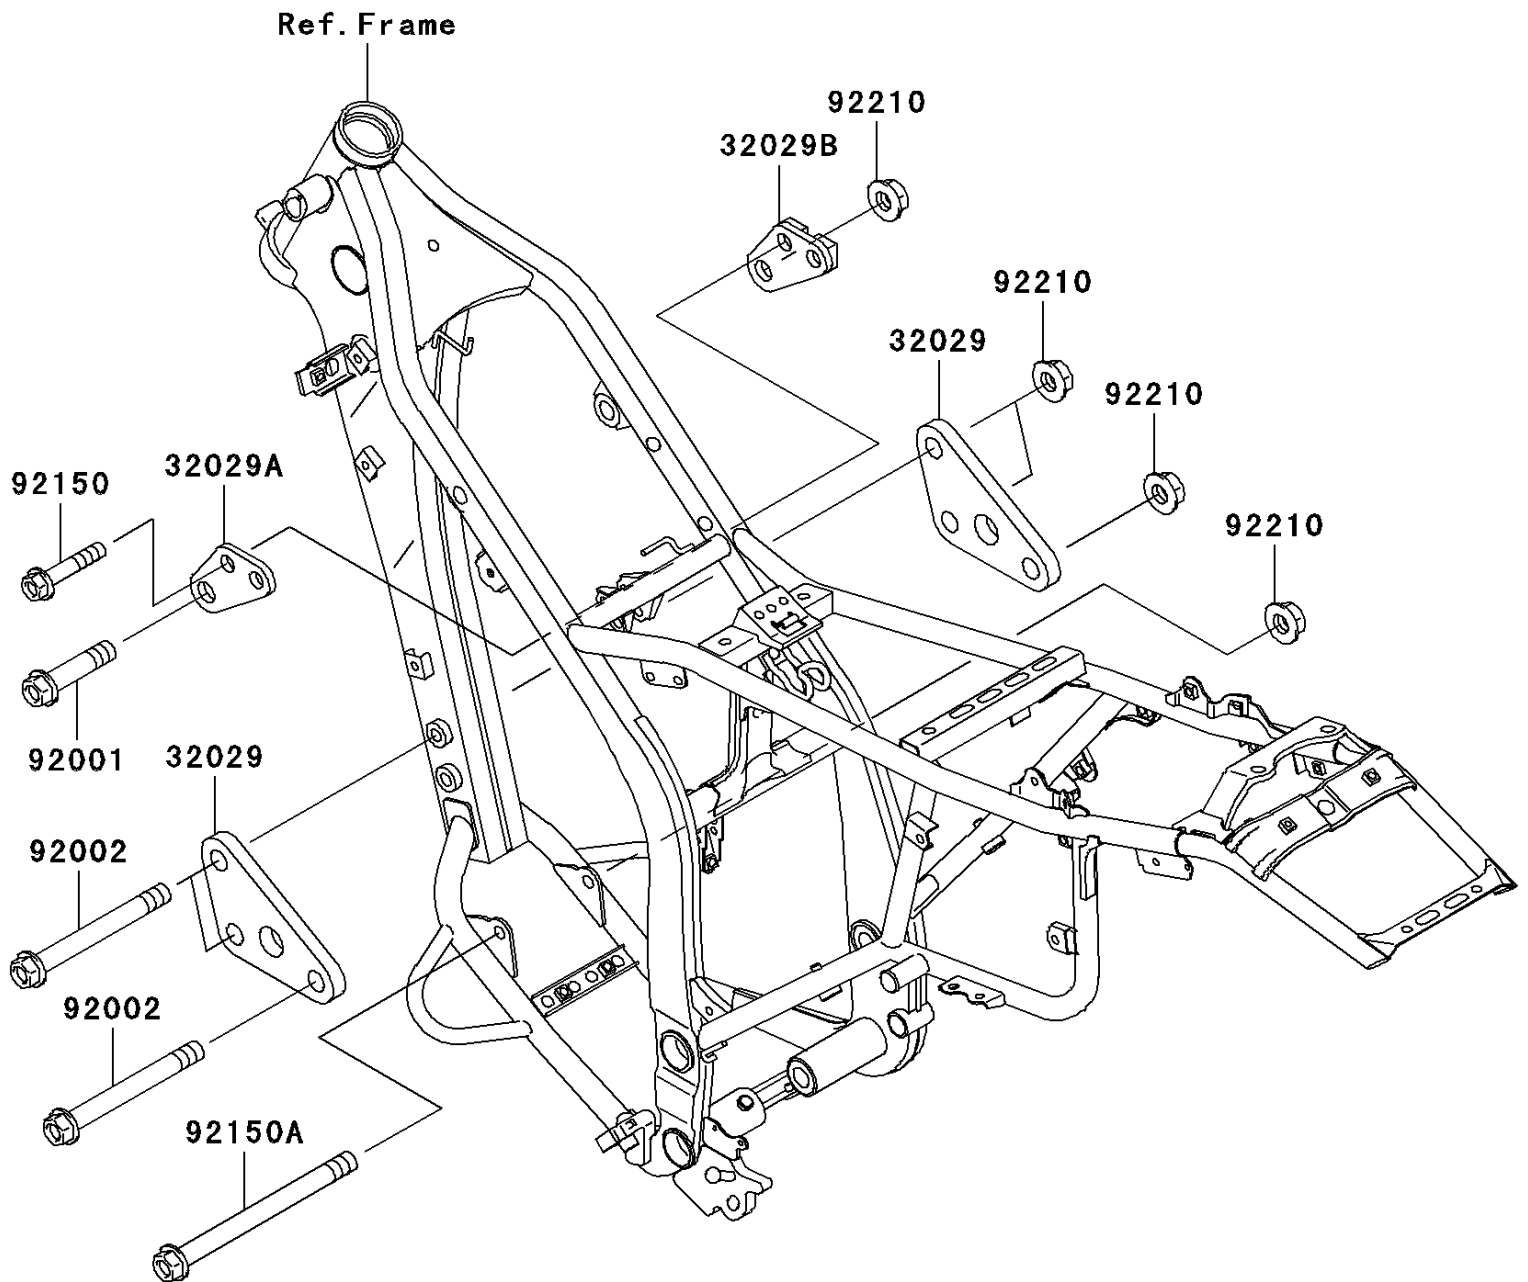

2006 KLX250S

PARTS DIAGRAM

Engine Mount

F2122

2006 KLX250S

PARTS LIST

Engine Mount

ITEM NAME

PART NUMBER

QUANTITY
