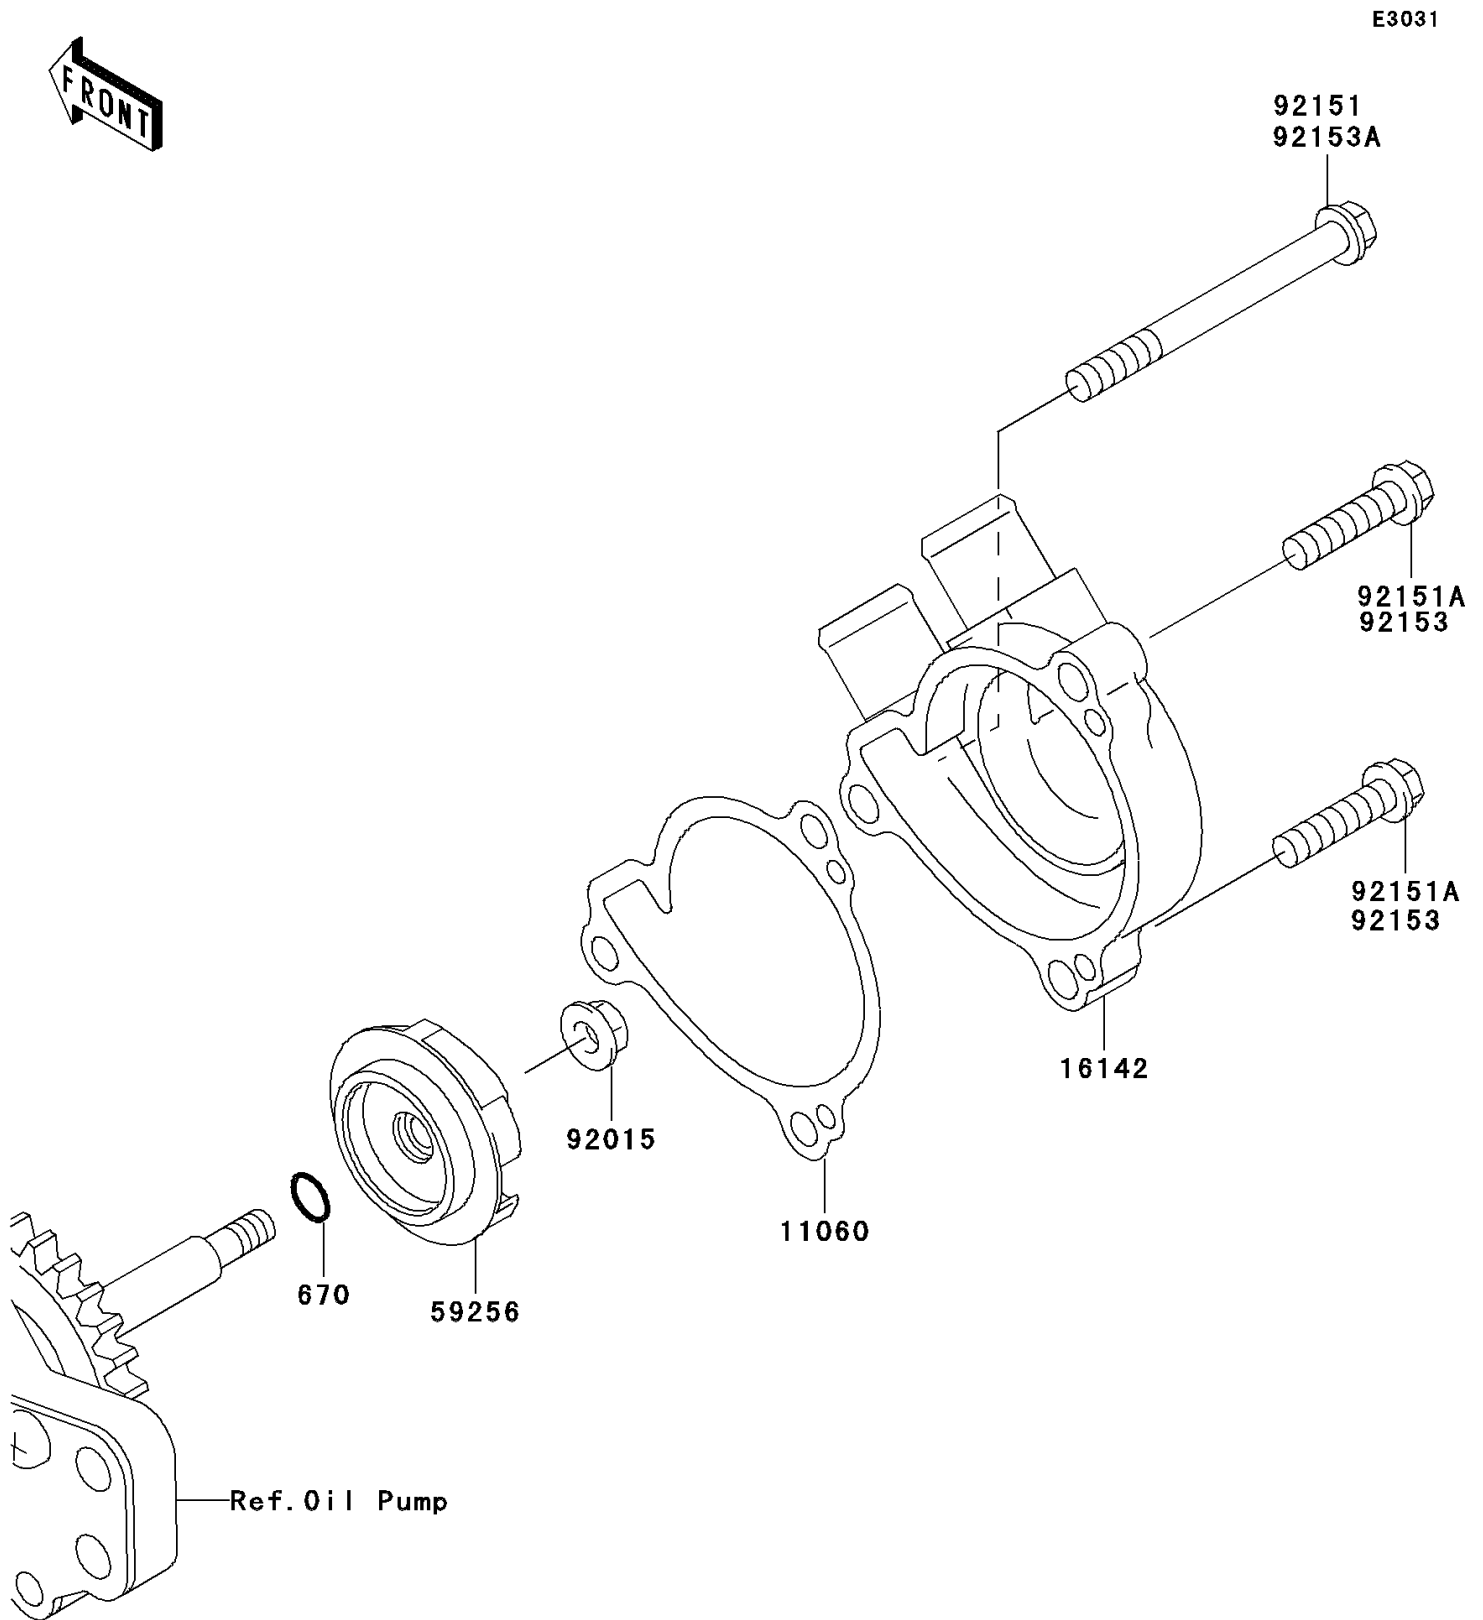

2006 KLX250S

PARTS DIAGRAM

Water Pump

2006 KLX250S

PARTS LIST

Water Pump

Kawasaki

Let the Good Times Roll®

ITEM NAME

PART NUMBER

QUANTITY
