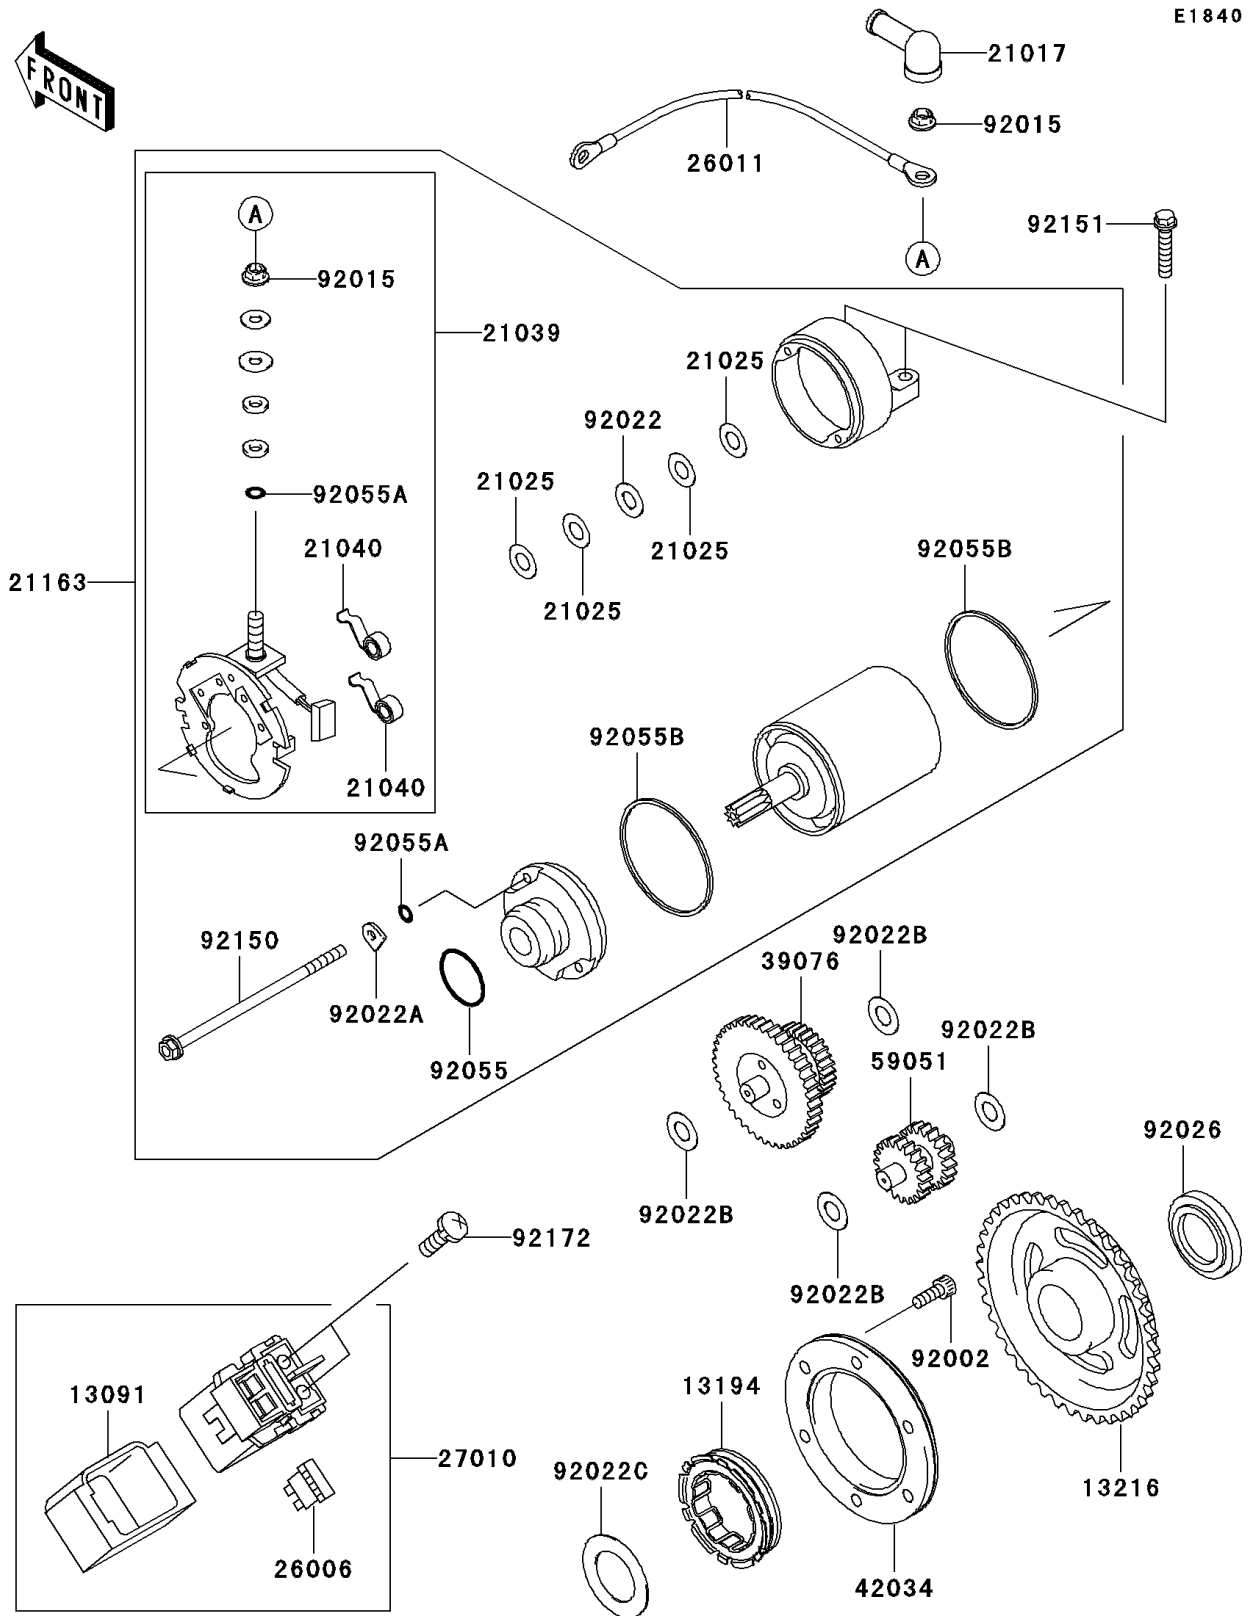

2006 KLX250S

PARTS DIAGRAM

Starter Motor

2006 KLX250S

PARTS LIST

Starter Motor

Kawasaki

Let the Good Times Roll®

ITEM NAME

PART NUMBER

QUANTITY
