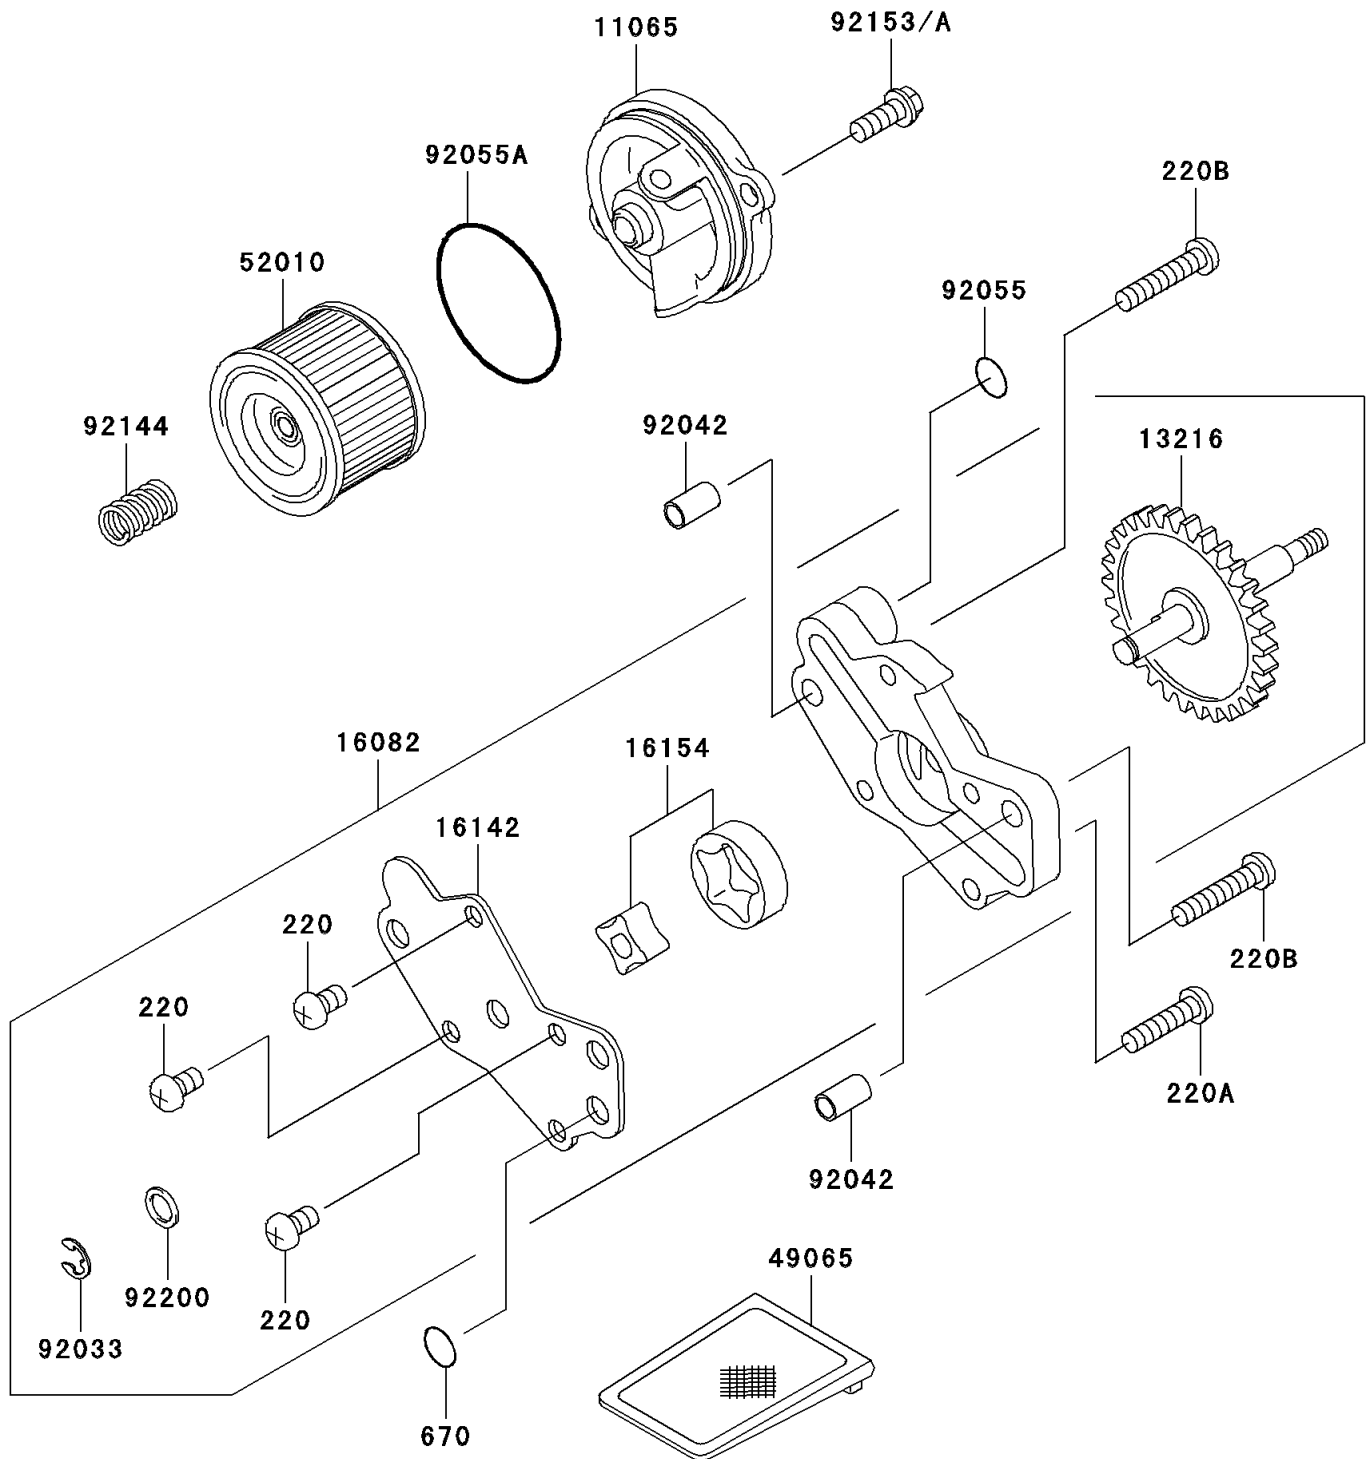

2007 KLX250S

PARTS DIAGRAM

Oil Pump

E1710

2007 KLX250S

PARTS LIST

Oil Pump

ITEM NAME

PART NUMBER

QUANTITY
