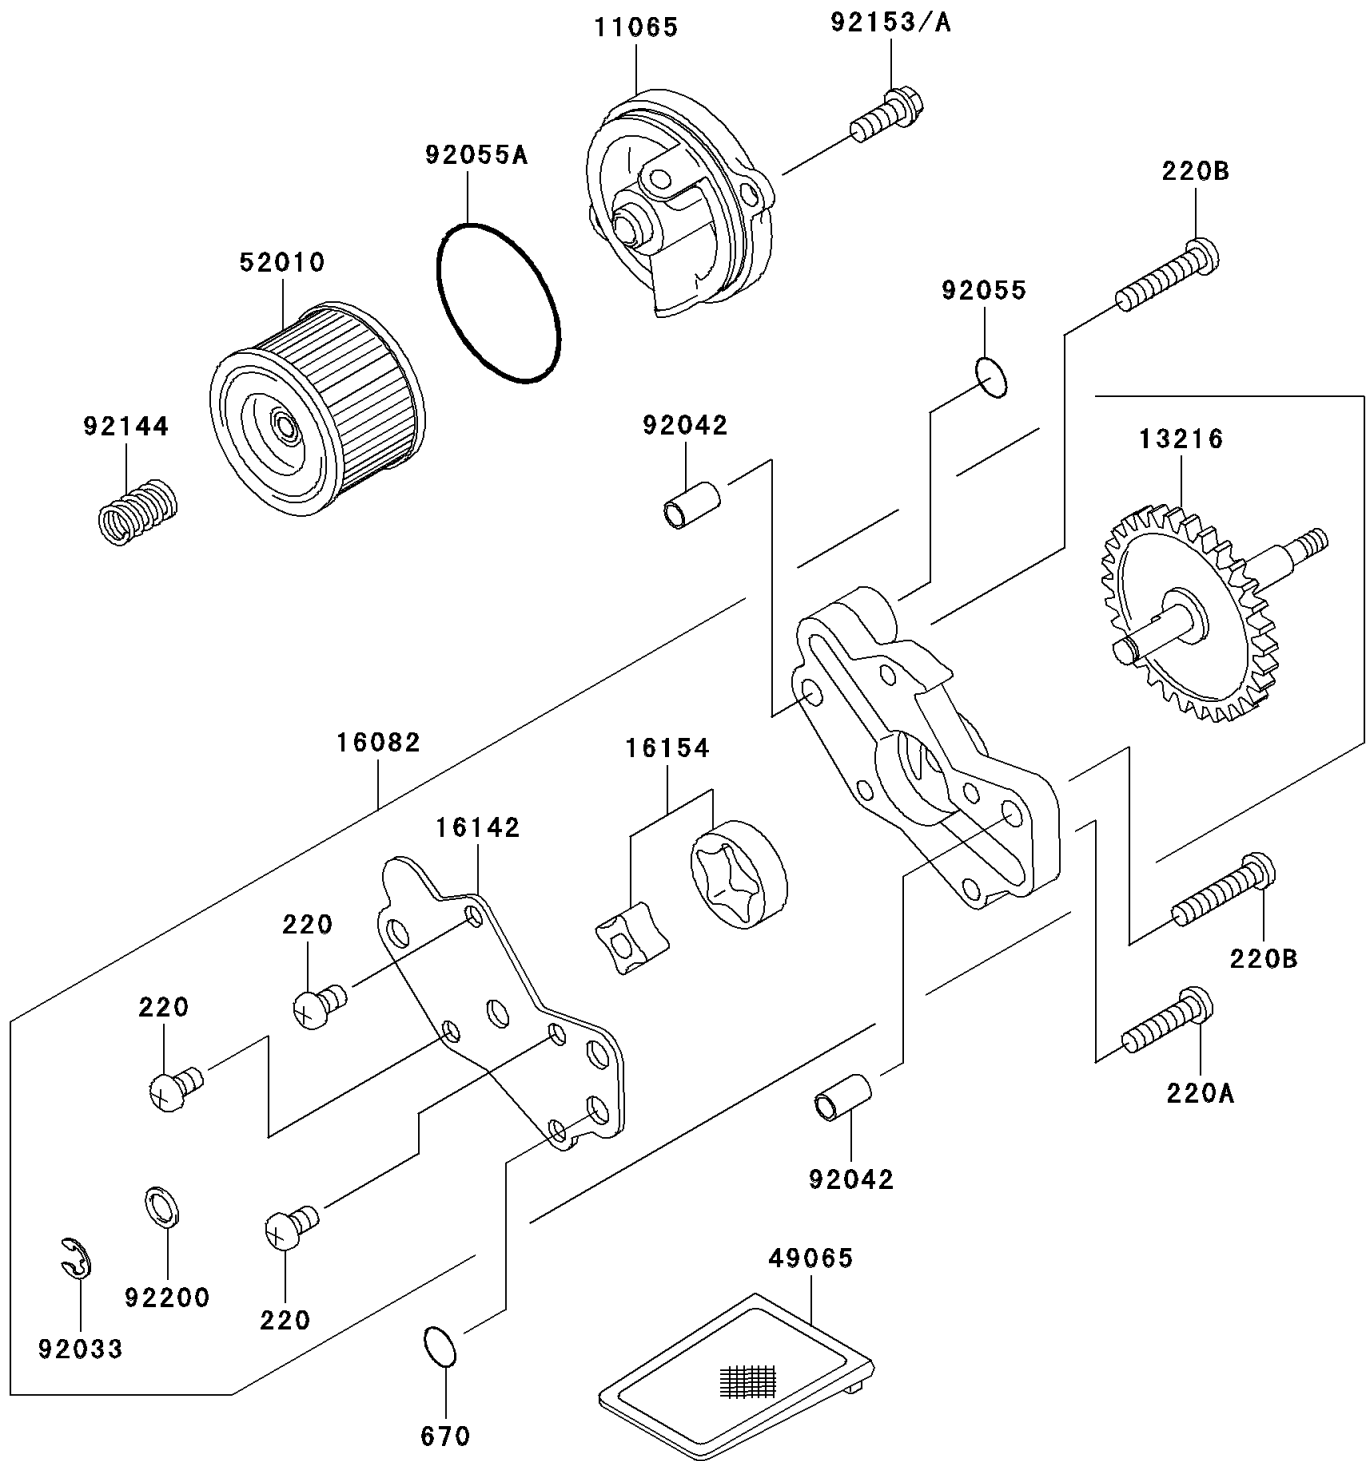

2006 KLX250S

PARTS DIAGRAM

Oil Pump

E1710

2006 KLX250S

PARTS LIST

Oil Pump

Kawasaki

Let the Good Times Roll®

ITEM NAME

PART NUMBER

QUANTITY
