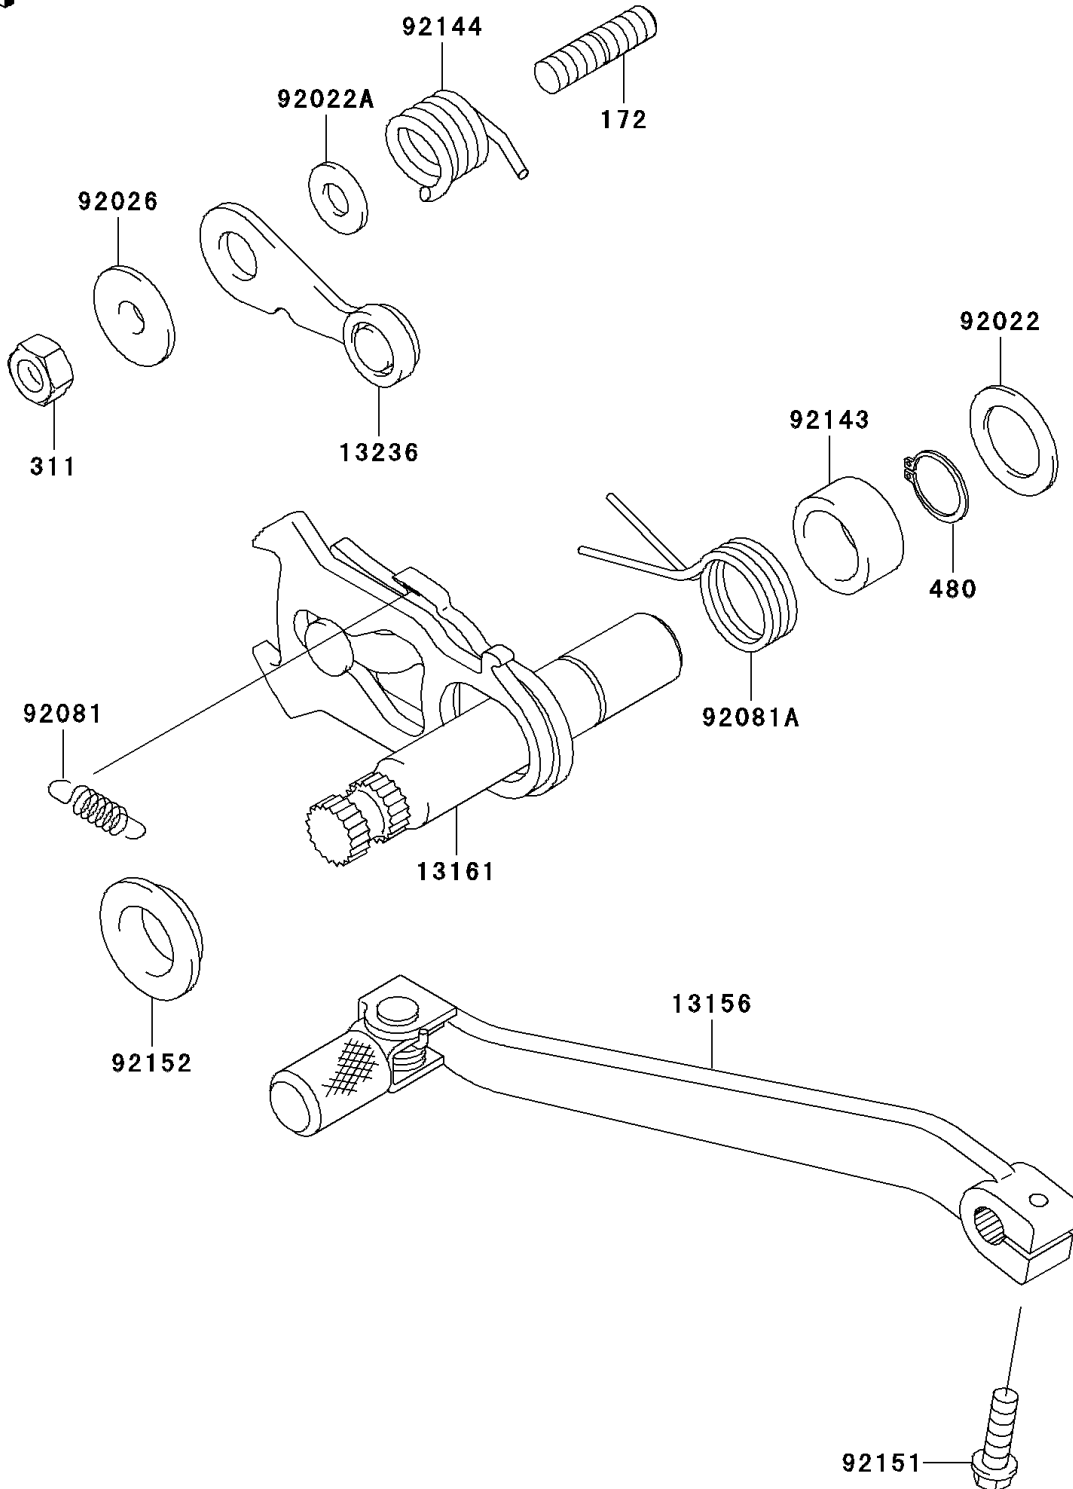

2006 KLX250S

PARTS DIAGRAM

Gear Change Mechanism

E1370

2006 KLX250S

PARTS LIST

Gear Change Mechanism

Kawasaki

Let the Good Times Roll®

ITEM NAME

PART NUMBER

QUANTITY
