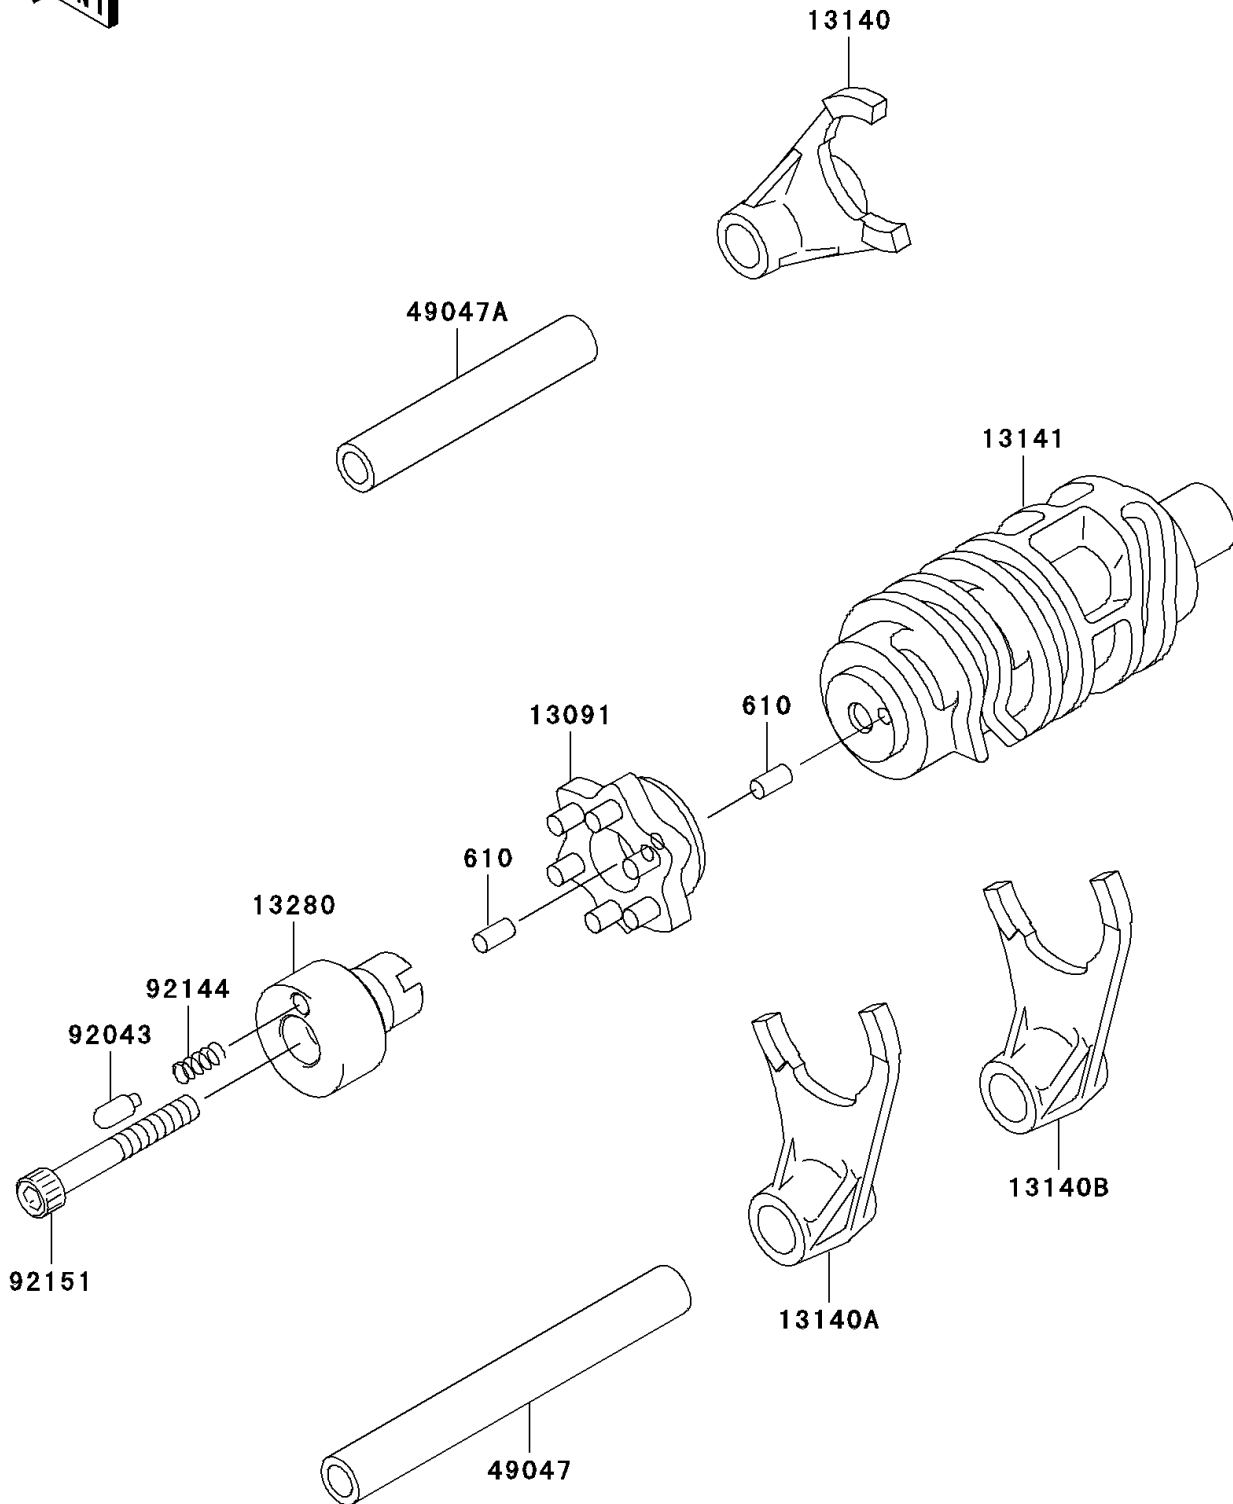

2006 KLX250S

PARTS DIAGRAM

Gear Change Drum/Shift Fork(s)

E1362

2006 KLX250S

PARTS LIST

Gear Change Drum/Shift Fork(s)

ITEM NAME

PART NUMBER

QUANTITY
