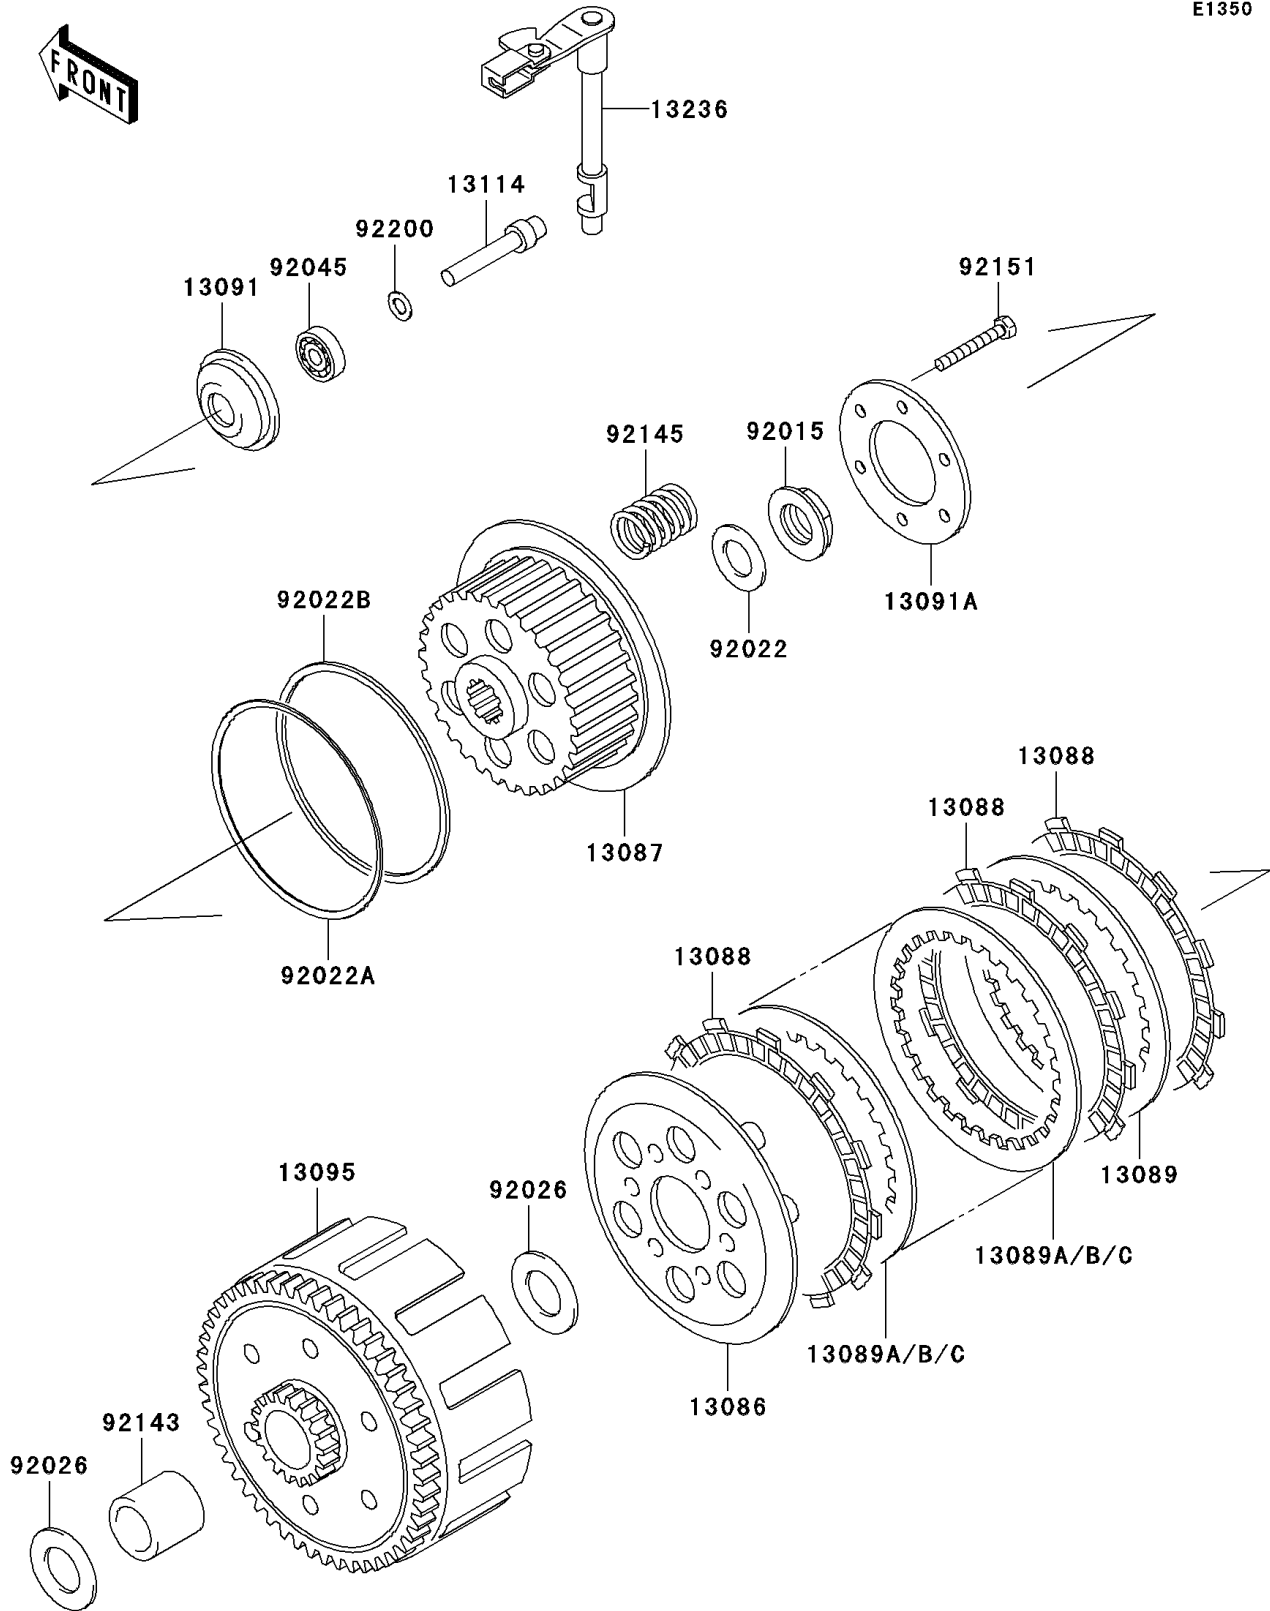

2007 KLX250S

PARTS DIAGRAM

Clutch

E1350

2007 KLX250S

PARTS LIST

Clutch

ITEM NAME

PART NUMBER

QUANTITY
