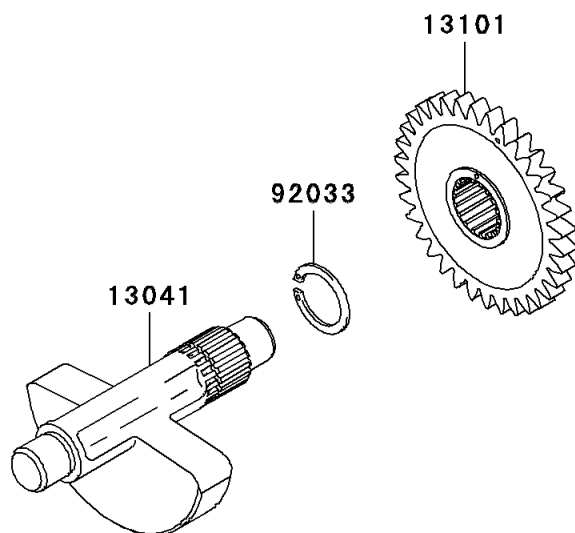

2007 KLX250S

PARTS DIAGRAM

Crankshaft

Kawasaki

Let the Good Times Roll®

E1321

2007 KLX250S

PARTS LIST

Crankshaft

ITEM NAME

PART NUMBER

QUANTITY
