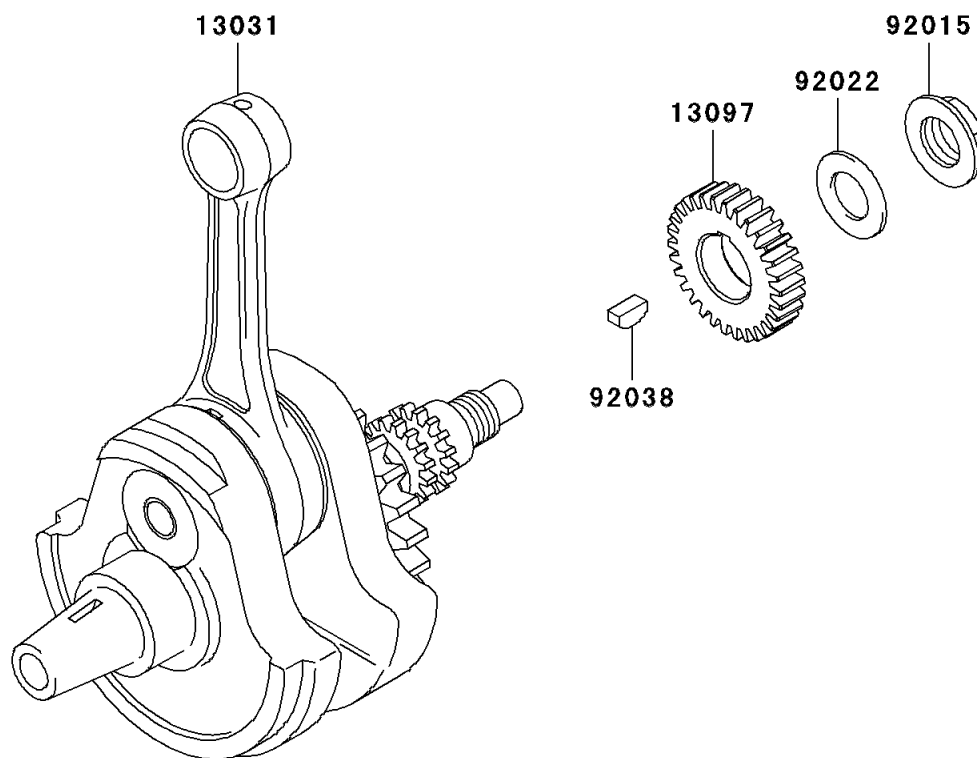

2006 KLX250S

PARTS DIAGRAM

Crankshaft

E1321

2006 KLX250S

PARTS LIST

Crankshaft

Kawasaki

Let the Good Times Roll®

ITEM NAME

PART NUMBER

QUANTITY
