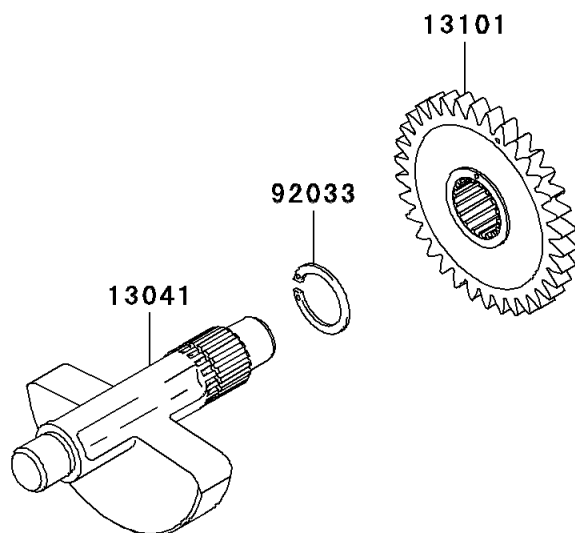

2006 KLX250S

PARTS DIAGRAM

Crankshaft

E1321

2006 KLX250S

PARTS LIST

Crankshaft

Kawasaki

Let the Good Times Roll®

ITEM NAME

PART NUMBER

QUANTITY
